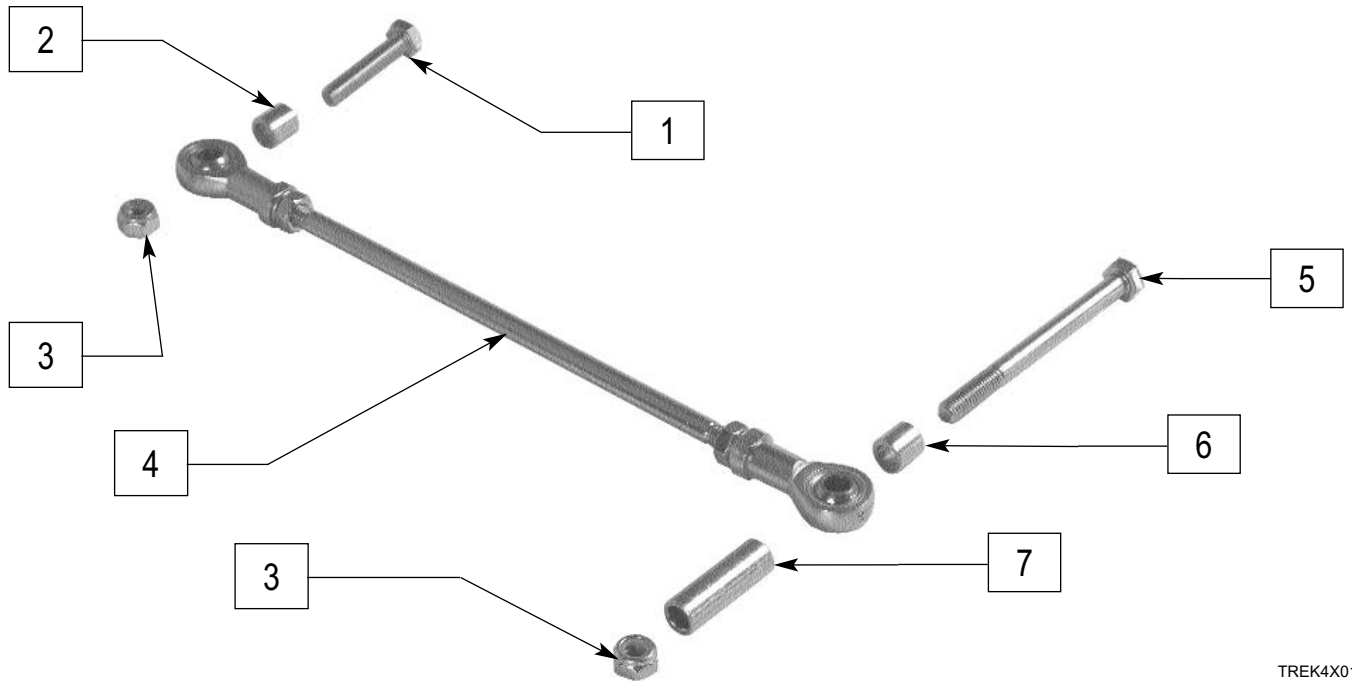

FRONT STEERING/TIEROD ASSEMBLY (GUARDIAN TREK 4)

TREK4X01

ITEM	NUMBER	DESCRIPTION	QTY
1-7	888974	G4 FRONT STEERING ASSEMBLY