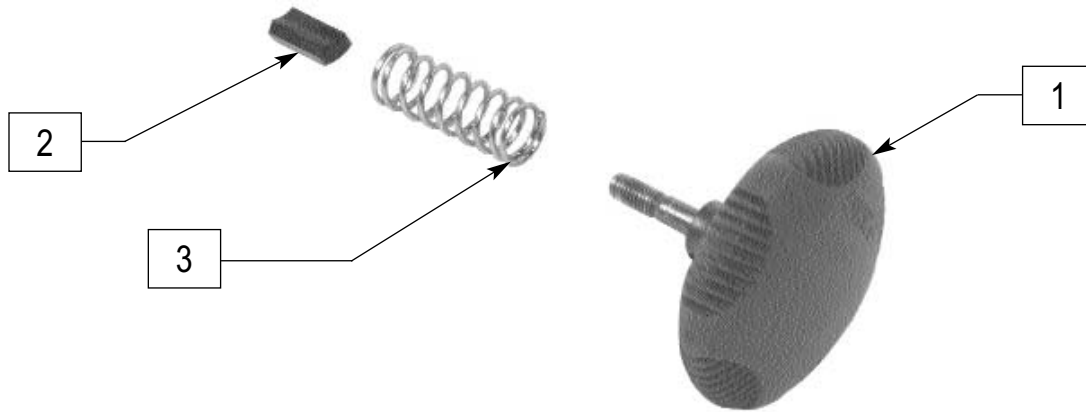

TILLER LOCKING KNOB ASSEMBLY (GUARDIAN TREK 3/TREK 4)

TREK0X15

ITEM	NUMBER	DESCRIPTION	QTY
1-3	888932	TILLER LOCKING KNOB ASSM	1