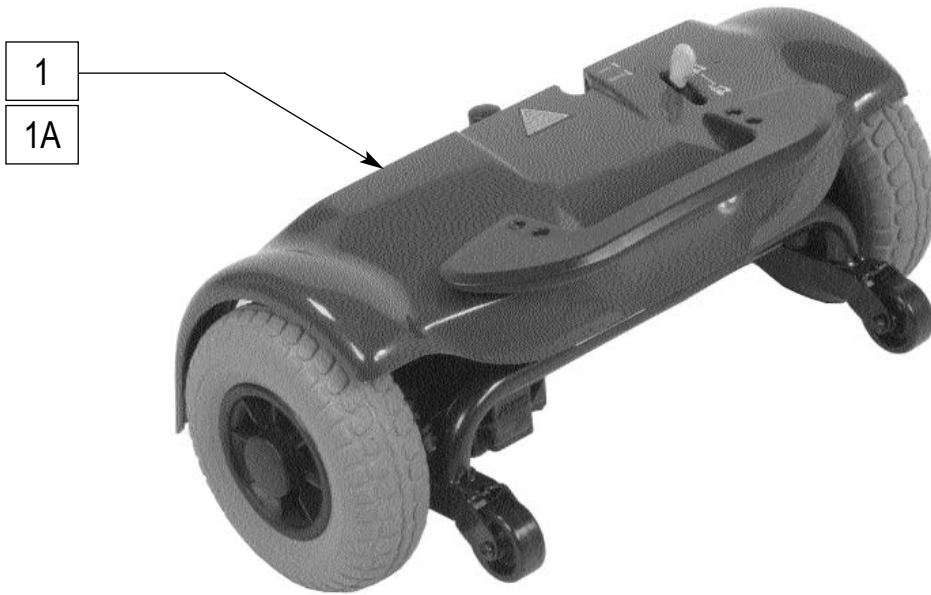

**TILLER/MIDBASE
(GUARDIAN TREK 3)**

TREK0X07

ITEM	NUMBER	DESCRIPTION	QTY
1	100417	TILLER MIDBASE ASSY RED	1

ITEM	NUMBER	DESCRIPTION	QTY
1A	100418	TILLER MIDBASE ASSY BLUE	1

* NOTE: TILLER/MIDBASE ASSEMBLY INCLUDES FRONT WHEEL/FORK, LOCKING KNOB, CLAMP ASSEMBLY FOR BASKET, AND KEYS.

**TILLER/MIDBASE
(GUARDIAN TREK 4)**
(Effective October 1 2004)

TREK4X03

ITEM	NUMBER	DESCRIPTION	QTY
1	100419	G4 TILLER AND BASE ASSM RED	1

ITEM	NUMBER	DESCRIPTION	QTY
1A	100420	G4 TILLER AND BASE ASSM BLUE	1

* NOTE: TILLER/MIDBASE ASSEMBLY INCLUDES FRONT WHEEL/FORK, LOCKING KNOB, CLAMP ASSEMBLY FOR BASKET, AND KEYS.

**REAR ASSEMBLY (TREK DRIVE PAK)
(GUARDIAN TREK 3/TREK 4)**

TREK0X04

ITEM	NUMBER	DESCRIPTION	QTY
1	492111	REAR ASSY DRIVE PAK RED	1