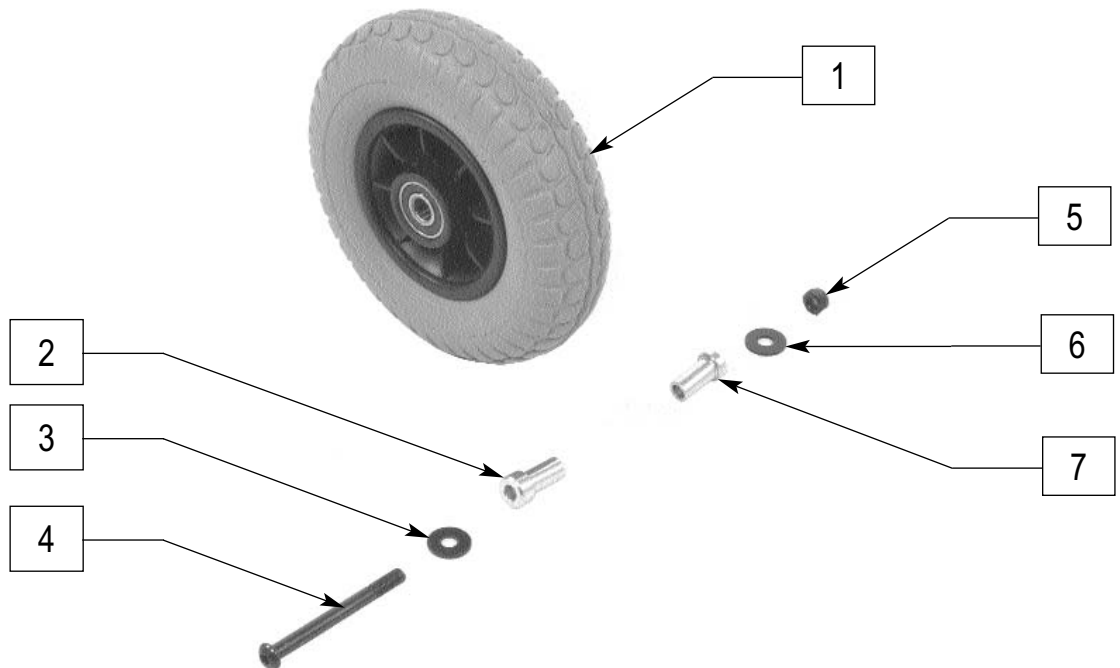

*NOTE: TO REPLACE INTERNAL BATTERIES ORDER QTY 2 OF BAT 12.

FRONT STEERING/TIEROD ASSEMBLY (GUARDIAN TREK 4)

TREK4X01

ITEM	NUMBER	DESCRIPTION	QTY
1-7	888974	G4 FRONT STEERING ASSEMBLY	

FRONT WHEEL ASSEMBLY (GUARDIAN TREK 3)