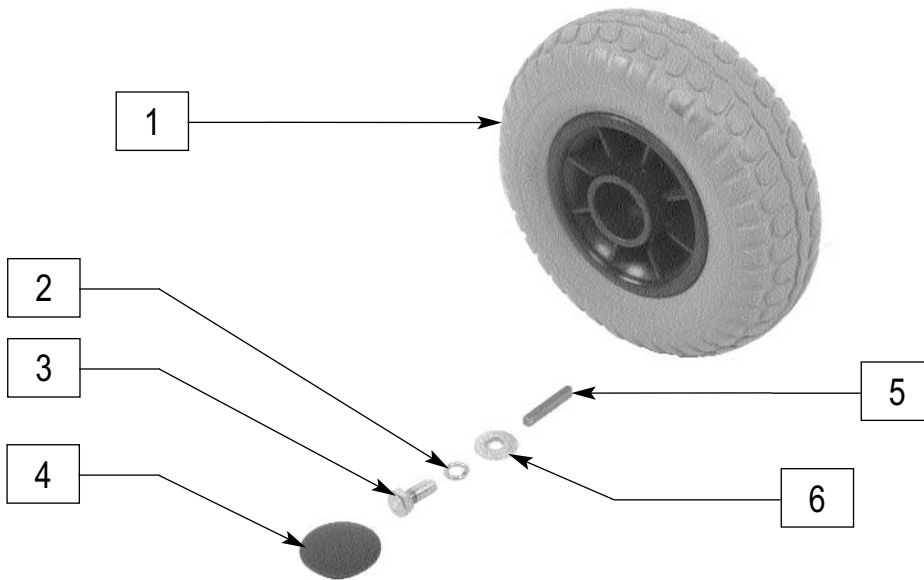

REAR WHEEL ASSEMBLY (GUARDIAN TREK 3/TREK 4)

TREK0X09

ITEM	NUMBER	DESCRIPTION	QTY
1	760001	GRDN TREK REAR TIRE/RIM	1

ITEM	NUMBER	DESCRIPTION	QTY
1-6	888927	GRDN TREK 3 REAR WHEEL ASSM	1

* NOTE: WHEN ORDERING REAR TIRE ASSEMBLIES, AS A PAIR, THEY MUST BE ORDERED AS A QUANTITY OF 2 (888927).