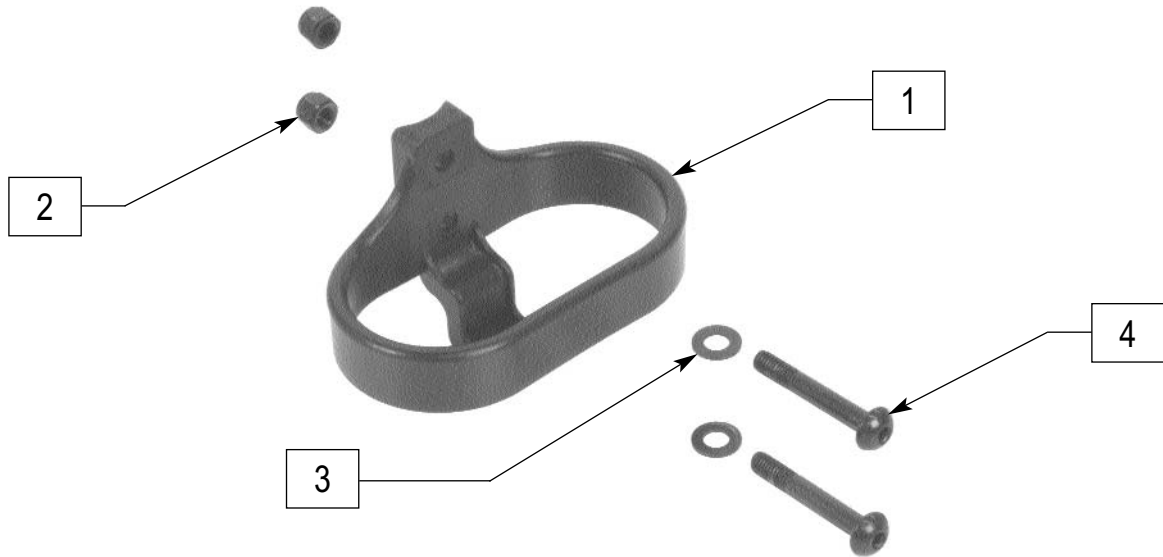

* NOTE: WHEN ORDERING REAR TIRE ASSEMBLIES, AS A PAIR, THEY MUST BE ORDERED AS A QUANTITY OF 2 (888927).

TILLER LOCKING ASSEMBLY/TOTE HANDLE (GUARDIAN TREK 3)

ITEM	NUMBER	DESCRIPTION	QTY
1-4	888872	TILLER LOCKING ASSM	1