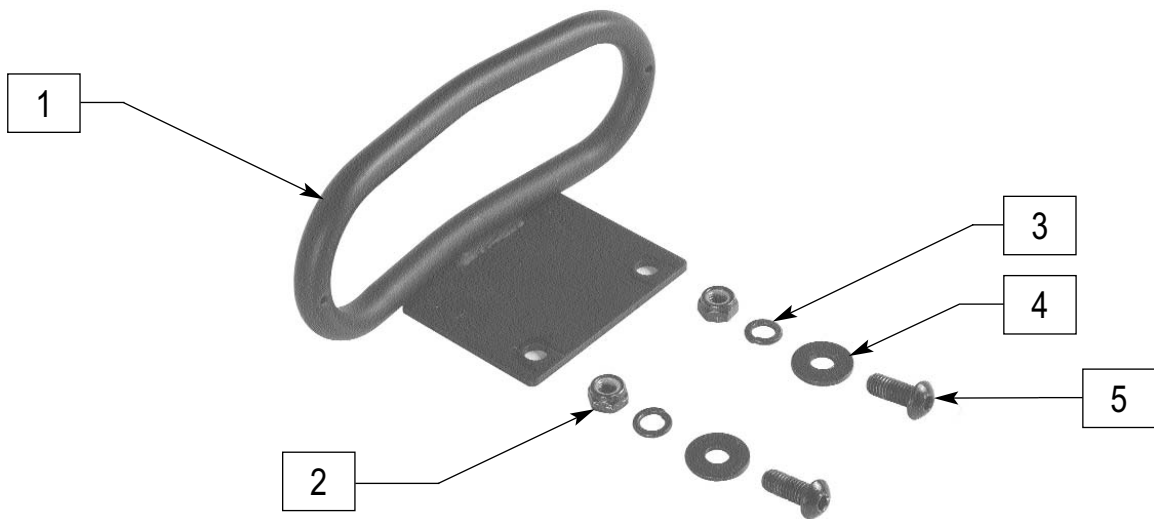

TOTE HANDLE/BUMPER (GUARDIAN TREK 4)

ITEM	NUMBER	DESCRIPTION	QTY
1-5	888975	G4 TOTE HNDL/FRONT BUMPER ASSM	1

TREK4X04