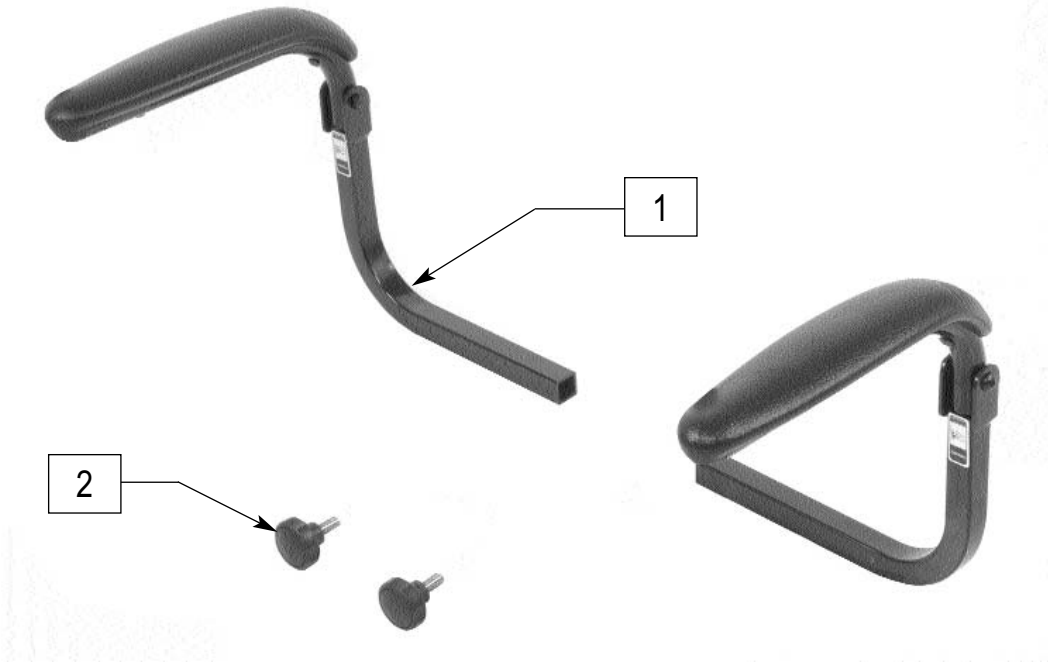

TREK0X08

ITEM	NUMBER	DESCRIPTION	QTY
1	888928	GRDN TREK FOLDING SEAT	1

SEATPOST AND PIN (GUARDIAN TREK 3/TREK 4)

TREK0X03

ITEM	NUMBER	DESCRIPTION	QTY
1	500347	GRDN TREK SEAT POST	1

ITEM	NUMBER	DESCRIPTION	QTY
2	330071	ADJUSTMENT PIN M8 x 52.5	1

FLIP-DOWN ARMREST W/KNOBS

(GUARDIAN TREK 3/TREK 4)

(Effective July 1 2004)

TREK0X05

ITEM	NUMBER	DESCRIPTION	QTY
1,2	888902	ARM SET W/KNOBS	

ITEM	NUMBER	DESCRIPTION	QTY
2	349049	KNOB M8 x 1.25 x 18	2

BATTERY PACK W/ CHARGER