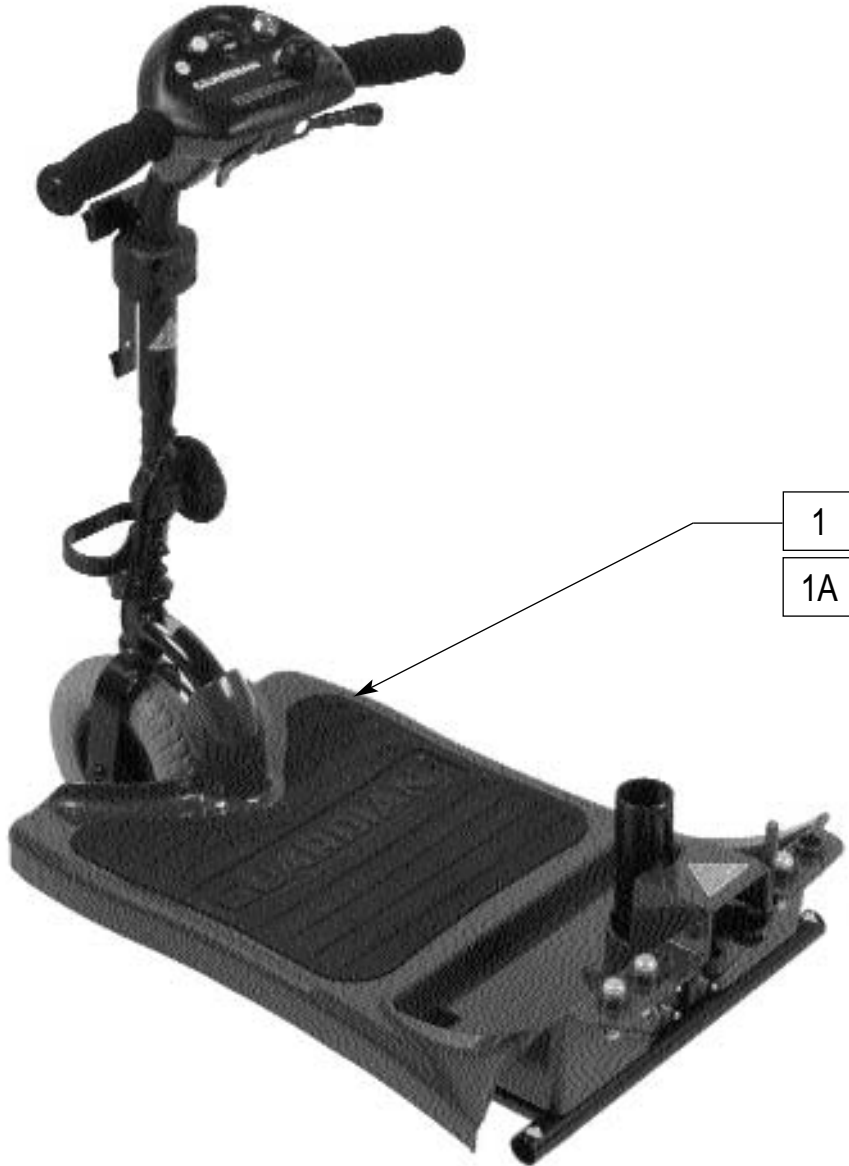

GUARDIAN TREK 3/TREK 4 PARTS SUPPLEMENT

JANUARY 2012

Guardian Trek

IN THIS SECTION

Tiller/Midbase (Trek 3).....	1.1	Front Wheel Assembly (Trek 3).....	1.6
Tiller/Midbase (Trek 4).....	1.2	Front Wheel Assembly (Trek 4).....	1.7
Rear Assembly (Trek Drive Pak).....	1.3	Rear Wheel Assembly (Trek 3&4).....	1.7
Tote Wheels (Trek 3&4).....	1.3	Tiller Locking Assembly/Tote Handle (Trek 3).....	1.8
Seat (Trek 3&4).....	1.4	Tote Handle/Bumper (Trek 4).....	1.8
Seat post w/Pin (Trek 3&4).....	1.4	Basket w/Mounting Hardware (Trek 3&4).....	1.9
Armrests w/Knobs (Trek 3&4).....	1.5	Tiller Locking Knob Assembly (Trek 3&4).....	1.9
Battery Pack w/Charger (Trek 3&4).....	1.5	Keys (Trek 3&4).....	1.9
Front Steering/Tierod Assembly (Trek 4).....	1.6		

**TILLER/MIDBASE
(GUARDIAN TREK 3)**

TREK0X07

ITEM	NUMBER	DESCRIPTION	QTY
1	100417	TILLER MIDBASE ASSY RED	1

ITEM	NUMBER	DESCRIPTION	QTY
1A	100418	TILLER MIDBASE ASSY BLUE	1

* NOTE: TILLER/MIDBASE ASSEMBLY INCLUDES FRONT WHEEL/FORK, LOCKING KNOB, CLAMP ASSEMBLY FOR BASKET, AND KEYS.

**TILLER/MIDBASE
(GUARDIAN TREK 4)**
(Effective October 1 2004)

TREK4X03

ITEM	NUMBER	DESCRIPTION	QTY
1	100419	G4 TILLER AND BASE ASSM RED	1

ITEM	NUMBER	DESCRIPTION	QTY
1A	100420	G4 TILLER AND BASE ASSM BLUE	1

* NOTE: TILLER/MIDBASE ASSEMBLY INCLUDES FRONT WHEEL/FORK, LOCKING KNOB, CLAMP ASSEMBLY FOR BASKET, AND KEYS.

**REAR ASSEMBLY (TREK DRIVE PAK)
(GUARDIAN TREK 3/TREK 4)**

TREK0X04

ITEM	NUMBER	DESCRIPTION	QTY
1	492111	REAR ASSY DRIVE PAK RED	1