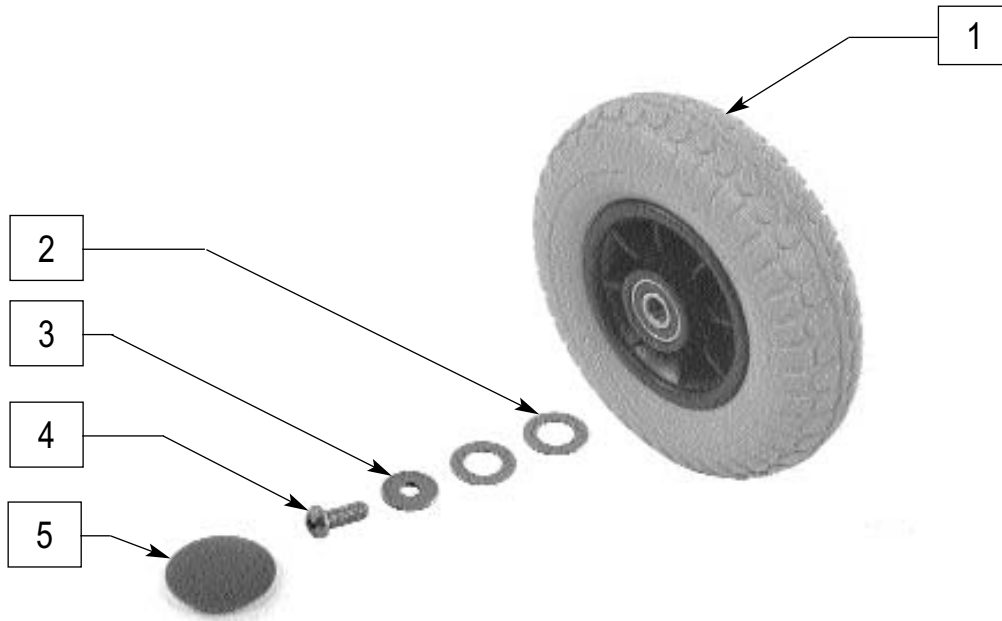

FRONT WHEEL ASSEMBLY (GUARDIAN TREK 4)

TREK4X02

ITEM	NUMBER	DESCRIPTION	QTY
1	780013	GRDN TREK 4 FRONT TIRE/RIM	1

ITEM	NUMBER	DESCRIPTION	QTY
1-5	888973	G4 FRONT WHEEL W/HARDWARE KIT