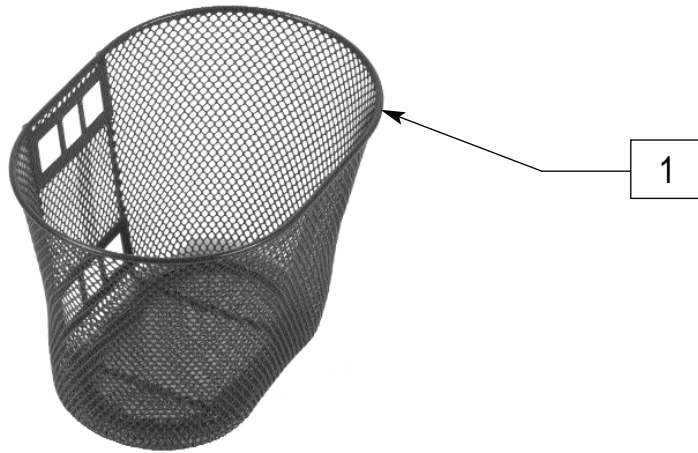

TREK0X16

TOTE HANDLE/BUMPER (GUARDIAN TREK 4)

ITEM	NUMBER	DESCRIPTION	QTY
1-5	888975	G4 TOTE HNDL/FRONT BUMPER ASSM	1

TREK4X04

BASKET W/MOUNTING HARDWARE (GUARDIAN TREK 3/TREK 4)

TREK0X11

ITEM	NUMBER	DESCRIPTION	QTY
4	888923	GRDN TREK 3 BASKET W/O HDWR	