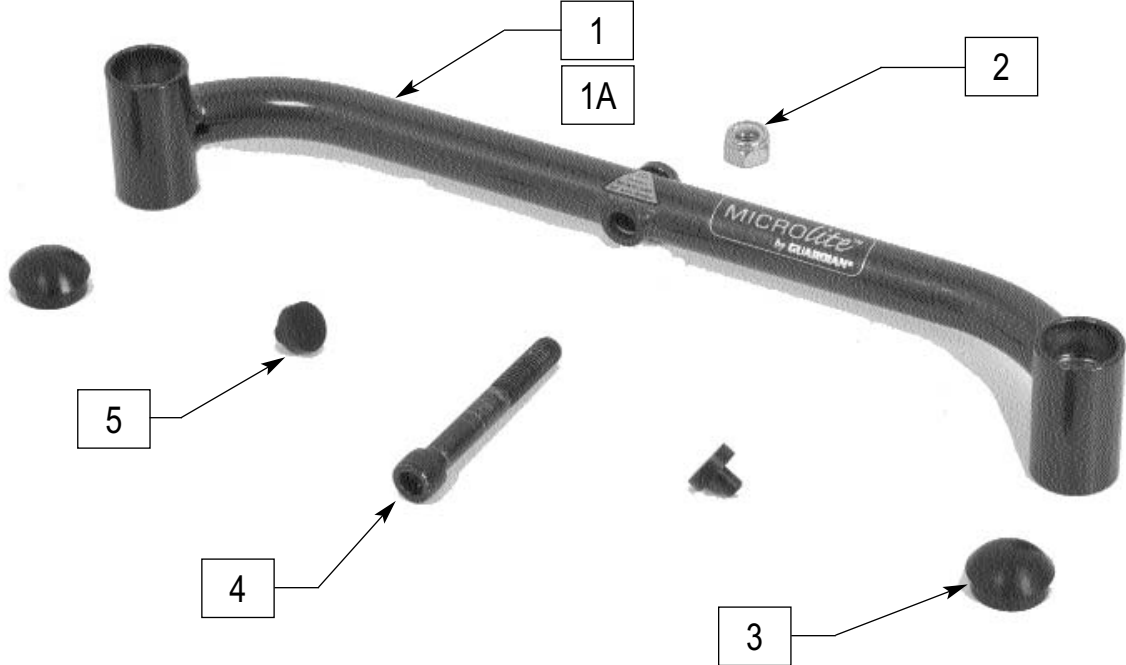

GUARDIAN MICROLITE RUBY/RUBY 11

IN THIS SECTION

Base Frame	1.1	Motors	1.8
Swing Arm.....	1.2	Seat (Ruby).....	1.9
Anti-Tip Wheels	1.2	Reclining Seat (Ruby11).....	1.10
Flip-Up Armrest	1.3	Rear Wheel	1.11
Fold Down Armrest	1.4	Controller	1.11
Battery and Battery Charger	1.5	Wiring Harness	1.12
Caster and Fork	1.6	Basket	1.12
Footrest	1.7		

BASE FRAME

ITEM	NUMBER	DESCRIPTION	QTY
1,2	547002	BASE FRAME RUBY	1
1A,2	547003	BASE FRAME RUBY 11	1

ITEM	NUMBER	DESCRIPTION	QTY
2	560372	BUMPER SET (6 PC)	1

SWING ARM

RUBY0X11

ITEM	NUMBER	DESCRIPTION	QTY
1-5	600282	SWING-ARM KIT	
1A-5	600283	SWING ARM KIT RUBY 11	

ITEM	NUMBER	DESCRIPTION	QTY
3,5	560373	BUMPER COVER KIT	1

ANTI-TIP WHEELS

RUBY0X21

ITEM	NUMBER	DESCRIPTION	QTY
1	880987	ANTI-TIP WHEEL ASSM	1

FLIP UP ARMRESTS

RUBY0X18

ITEM	NUMBER	DESCRIPTION	QTY
1,2	900018	FLIP-UP ARMREST KIT	1

ITEM	NUMBER	DESCRIPTION	QTY
2	349049	KNOB M8 x1.25x18	2

NOTE: INSTRUCTION SHEET IS AVAILABLE FOR SWITCHING TO LEFT SIDE CONTROL MOUNTING PLEASE CONTACT CUSTOMER SERVICE.

FLIP DOWN ARMRESTS

RUBY0X18

ITEM	NUMBER	DESCRIPTION	QTY
1,2	900019	FLIP-DOWN ARMREST	1