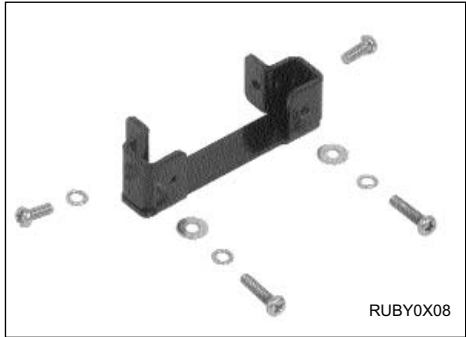

REAR WHEEL

RUBY0X05

ITEM	NUMBER	DESCRIPTION	QTY
1-5	888907	REAR WHEEL ASSM	2

CONTROLLER

RUBY0X03

ITEM	NUMBER	DESCRIPTION	QTY
1	910132	JOYSTICK RUBY	1

WIRING HARNESS

ITEM	NUMBER	DESCRIPTION	QTY
1	139254	MAIN WIRING HARNESS	1
1,2	139468	WIRING HARNESS KIT	

ITEM	NUMBER	DESCRIPTION	QTY
3	540149	BRACKET WIRING HARNESS RUBY	1

BASKET

ITEM	NUMBER	DESCRIPTION	QTY
1	888899	BASKET RUBY	1