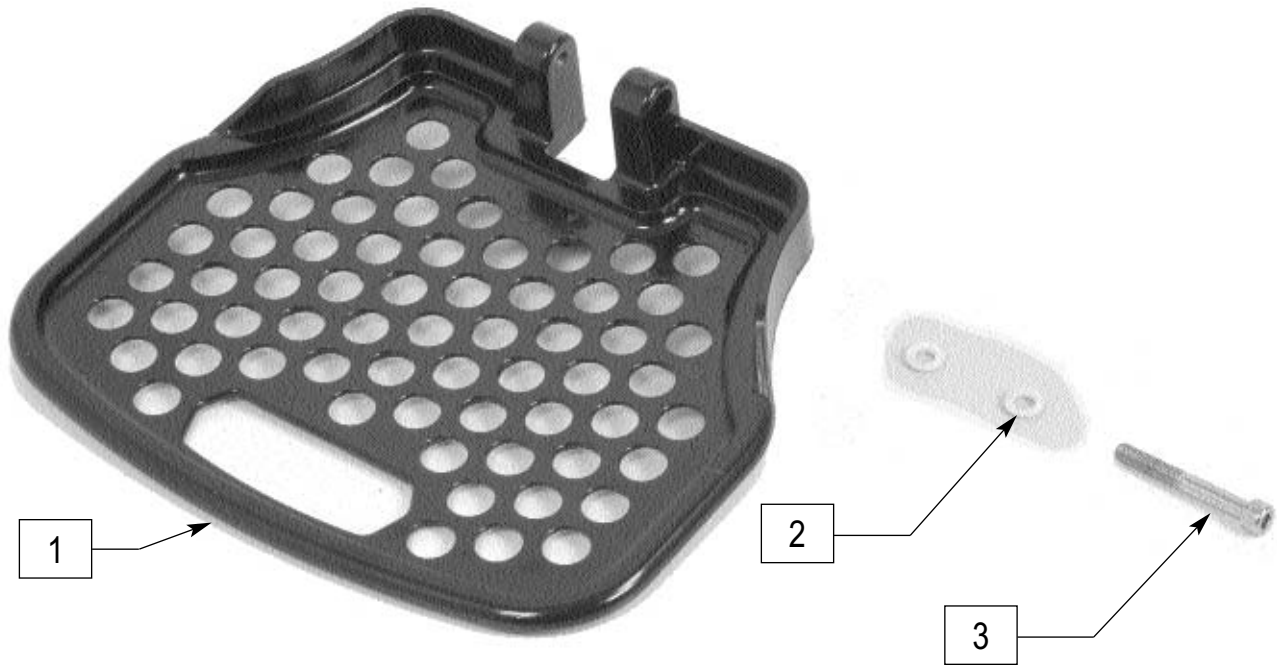

FOOTREST

RUBY0X04

ITEM	NUMBER	DESCRIPTION	QTY
1-3	900231	FOOTREST KIT	1