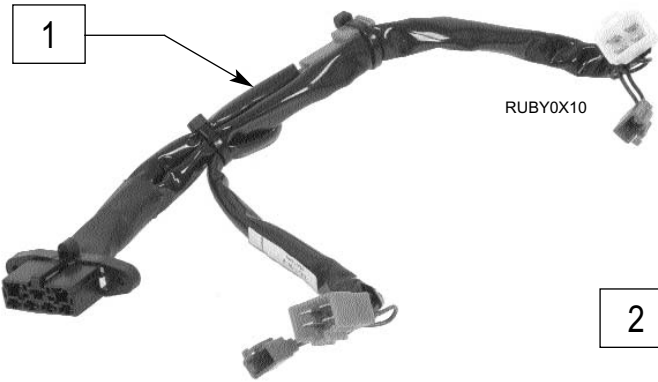

REAR WHEEL

RUBY0X05

ITEM	NUMBER	DESCRIPTION	QTY
1-5	888907	REAR WHEEL ASSM	2

CONTROLLER

RUBY0X03

ITEM	NUMBER	DESCRIPTION	QTY
1	910132	JOYSTICK RUBY	1

WIRING HARNESS

ITEM	NUMBER	DESCRIPTION	QTY
1	139254	MAIN WIRING HARNESS	1
1,2	139468	WIRING HARNESS KIT	

ITEM	NUMBER	DESCRIPTION	QTY
3	540149	BRACKET WIRING HARNESS RUBY	1

BASKET

ITEM	NUMBER	DESCRIPTION	QTY
1	888899	BASKET RUBY	1