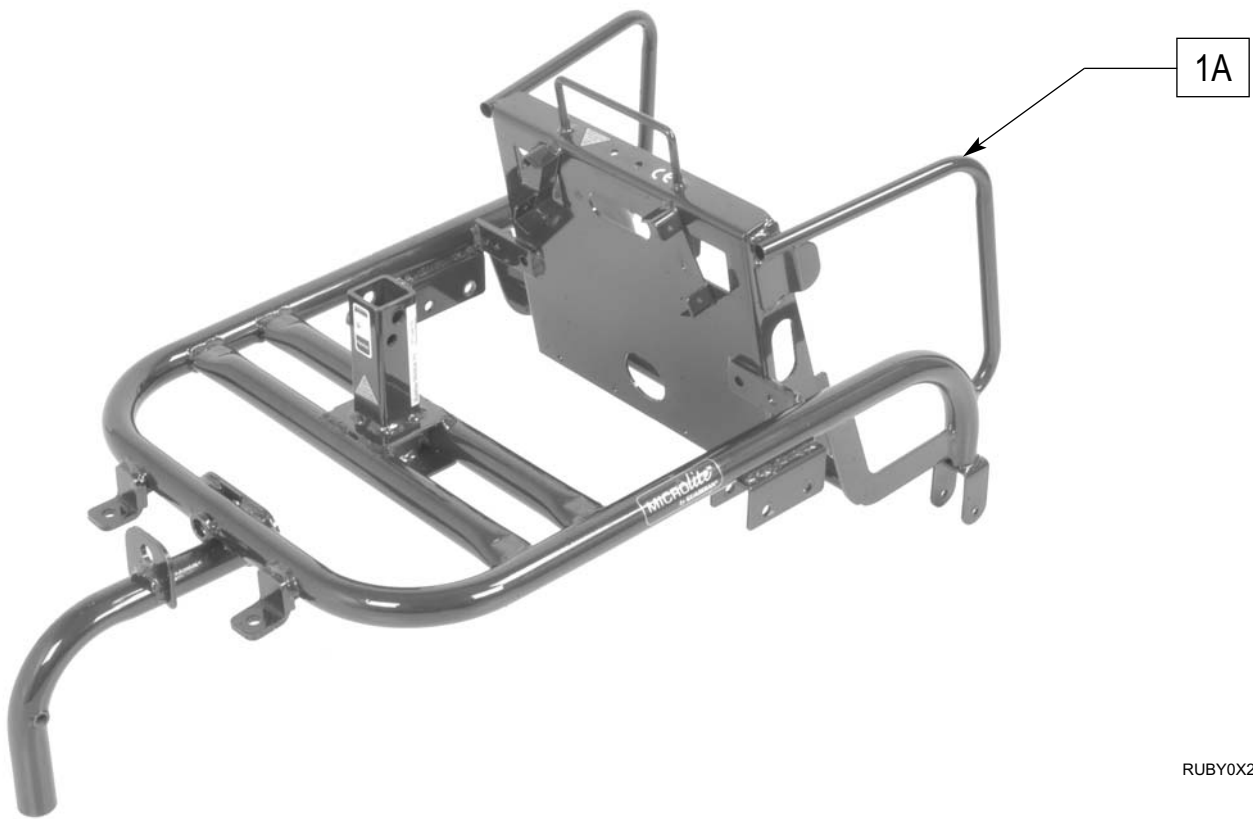

GUARDIAN MICROLITE RUBY/RUBY 11

IN THIS SECTION

Base Frame	1.1	Motors	1.8
Swing Arm.....	1.2	Seat (Ruby).....	1.9
Anti-Tip Wheels	1.2	Reclining Seat (Ruby11).....	1.10
Flip-Up Armrest	1.3	Rear Wheel	1.11
Fold Down Armrest	1.4	Controller	1.11
Battery and Battery Charger	1.5	Wiring Harness	1.12
Caster and Fork	1.6	Basket	1.12
Footrest	1.7		

BASE FRAME

ITEM	NUMBER	DESCRIPTION	QTY
1,2	547002	BASE FRAME RUBY	1
1A,2	547003	BASE FRAME RUBY 11	1

ITEM	NUMBER	DESCRIPTION	QTY
2	560372	BUMPER SET (6 PC)	1

SWING ARM

RUBY0X11

ITEM	NUMBER	DESCRIPTION	QTY
1-5	600282	SWING-ARM KIT	
1A-5	600283	SWING ARM KIT RUBY 11	

ITEM	NUMBER	DESCRIPTION	QTY
3,5	560373	BUMPER COVER KIT	1

ANTI-TIP WHEELS

RUBY0X21

ITEM	NUMBER	DESCRIPTION	QTY
1	880987	ANTI-TIP WHEEL ASSM	1

FLIP UP ARMRESTS

RUBY0X18

ITEM	NUMBER	DESCRIPTION	QTY
1,2	900018	FLIP-UP ARMREST KIT	1

ITEM	NUMBER	DESCRIPTION	QTY
2	349049	KNOB M8 x1.25x18	2

NOTE: INSTRUCTION SHEET IS AVAILABLE FOR SWITCHING TO LEFT SIDE CONTROL MOUNTING PLEASE CONTACT CUSTOMER SERVICE.

FLIP DOWN ARMRESTS

RUBY0X18

ITEM	NUMBER	DESCRIPTION	QTY
1,2	900019	FLIP-DOWN ARMREST	1