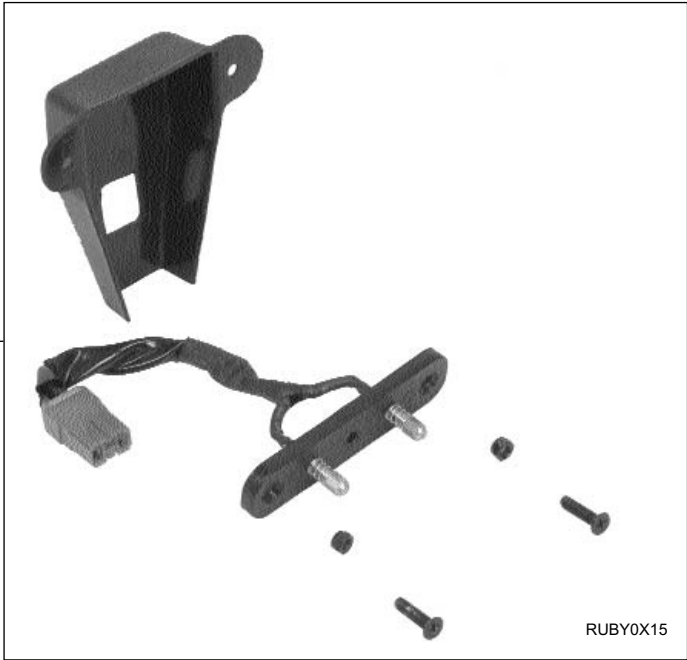

REAR WHEEL

RUBY0X05

ITEM	NUMBER	DESCRIPTION	QTY
1-5	888907	REAR WHEEL ASSM	2

CONTROLLER

RUBY0X03

ITEM	NUMBER	DESCRIPTION	QTY
1	910132	JOYSTICK RUBY	1

WIRING HARNESS

ITEM	NUMBER	DESCRIPTION	QTY
1	139254	MAIN WIRING HARNESS	1
1,2	139468	WIRING HARNESS KIT	

ITEM	NUMBER	DESCRIPTION	QTY
3	540149	BRACKET WIRING HARNESS RUBY	1

BASKET

ITEM	NUMBER	DESCRIPTION	QTY
1	888899	BASKET RUBY	1