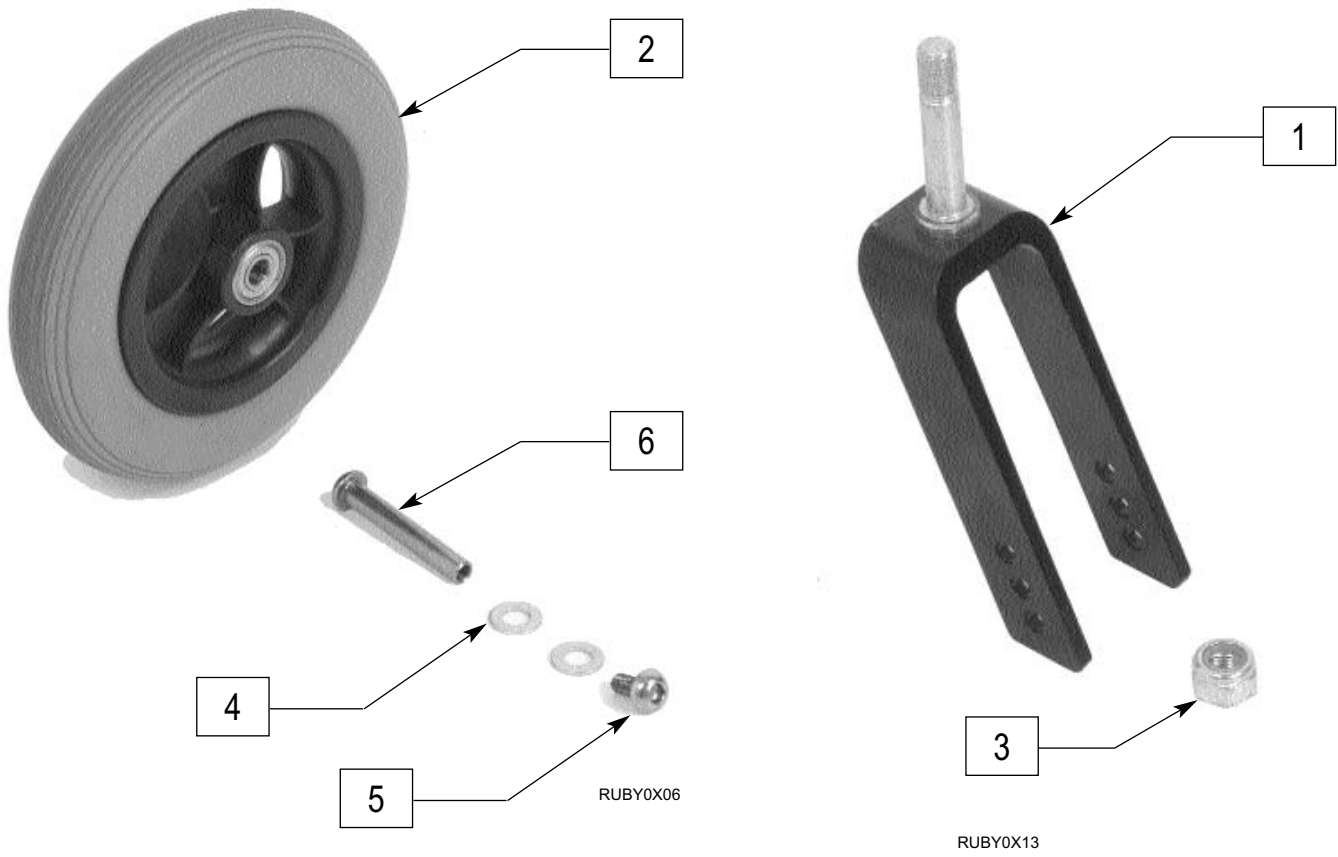

ITEM	NUMBER	DESCRIPTION	QTY
2	349049	KNOB M8 x1.25x18	2

NOTE: INSTRUCTION SHEET IS AVAILABLE FOR SWITCHING TO LEFT SIDE CONTROL MOUNTING PLEASE CONTACT CUSTOMER SERVICE.

FLIP DOWN ARMRESTS

RUBY0X18

ITEM	NUMBER	DESCRIPTION	QTY
1,2	900019	FLIP-DOWN ARMREST	1

ITEM	NUMBER	DESCRIPTION	QTY
2	349049	KNOB M8 x1.25x18	2

NOTE: INSTRUCTION SHEET IS AVAILABLE FOR SWITCHING TO LEFT SIDE CONTROL MOUNTING PLEASE CONTACT CUSTOMER SERVICE.

BATTERY AND BATTERY CHARGER

ITEM	NUMBER	DESCRIPTION	QTY
1	136517	BATTERY RUBY	1
1A	136518	BATTERY RUBY 11	1
2	901014	BATTERY HOLDER STRAP	

ITEM	NUMBER	DESCRIPTION	QTY
3.4	888901	OFF BOARD CHARGER AND CORD	
5	888912	BRACKET KIT	1
6	BAT12	BATTERY 12 VOLT	

NOTE: TO REPLACE INTERNAL BATTERIES ORDER QTY 2 OF BAT 12.

CASTER AND FORK

ITEM	NUMBER	DESCRIPTION	QTY
1-6	787232	FORK CASTER ASSEM	1