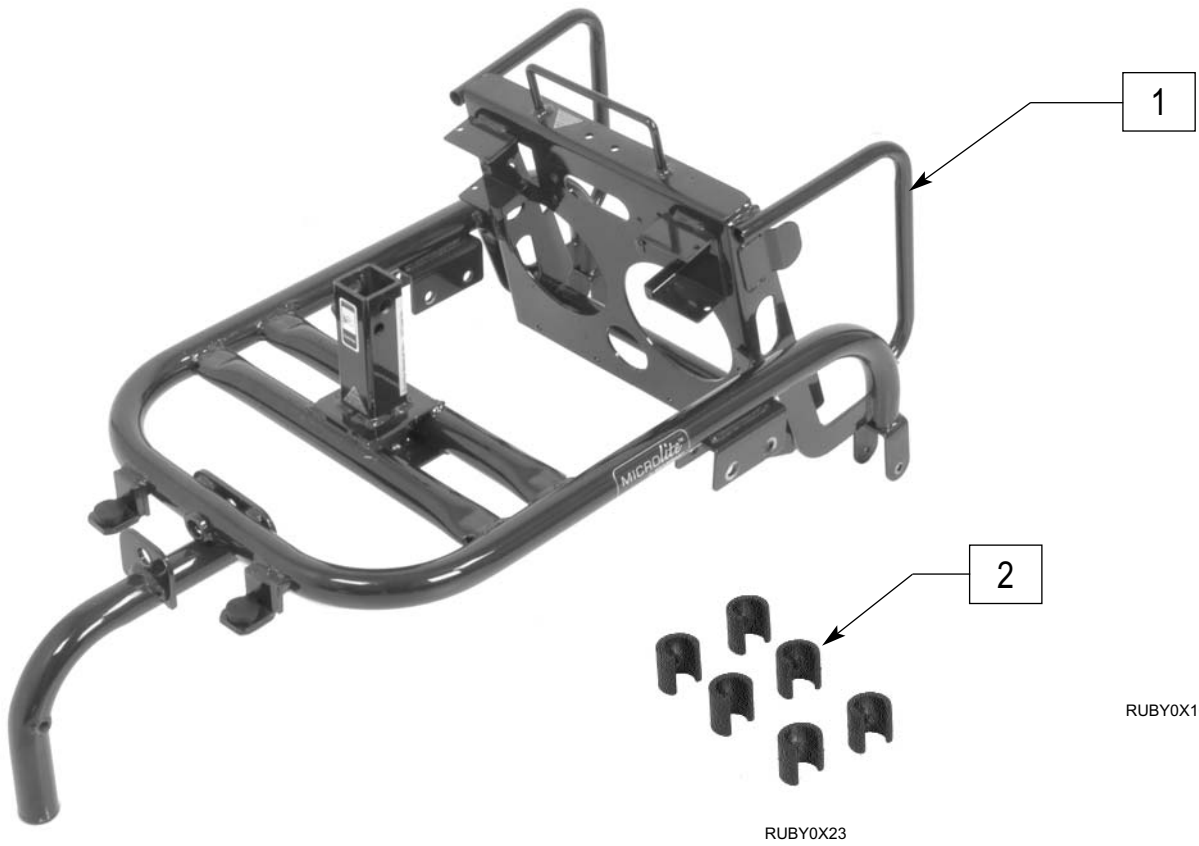

GUARDIAN MICROLITE RUBY/RUBY 11

IN THIS SECTION

Base Frame	1.1	Motors	1.8
Swing Arm.....	1.2	Seat (Ruby).....	1.9
Anti-Tip Wheels	1.2	Reclining Seat (Ruby11).....	1.10
Flip-Up Armrest	1.3	Rear Wheel	1.11
Fold Down Armrest	1.4	Controller	1.11
Battery and Battery Charger	1.5	Wiring Harness	1.12
Caster and Fork	1.6	Basket	1.12
Footrest	1.7		

BASE FRAME

ITEM	NUMBER	DESCRIPTION	QTY
1,2	547002	BASE FRAME RUBY	1
1A,2	547003	BASE FRAME RUBY 11	1

ITEM	NUMBER	DESCRIPTION	QTY
2	560372	BUMPER SET (6 PC)	1

SWING ARM

RUBY0X11

ITEM	NUMBER	DESCRIPTION	QTY
1-5	600282	SWING-ARM KIT	
1A-5	600283	SWING ARM KIT RUBY 11	

ITEM	NUMBER	DESCRIPTION	QTY
3,5	560373	BUMPER COVER KIT	1

ANTI-TIP WHEELS

RUBY0X21

ITEM	NUMBER	DESCRIPTION	QTY
1	880987	ANTI-TIP WHEEL ASSM	1

FLIP UP ARMRESTS

RUBY0X18

ITEM	NUMBER	DESCRIPTION	QTY
1,2	900018	FLIP-UP ARMREST KIT	1

ITEM	NUMBER	DESCRIPTION	QTY
2	349049	KNOB M8 x1.25x18	2

NOTE: INSTRUCTION SHEET IS AVAILABLE FOR SWITCHING TO LEFT SIDE CONTROL MOUNTING PLEASE CONTACT CUSTOMER SERVICE.

FLIP DOWN ARMRESTS

RUBY0X18

ITEM	NUMBER	DESCRIPTION	QTY
1,2	900019	FLIP-DOWN ARMREST	1