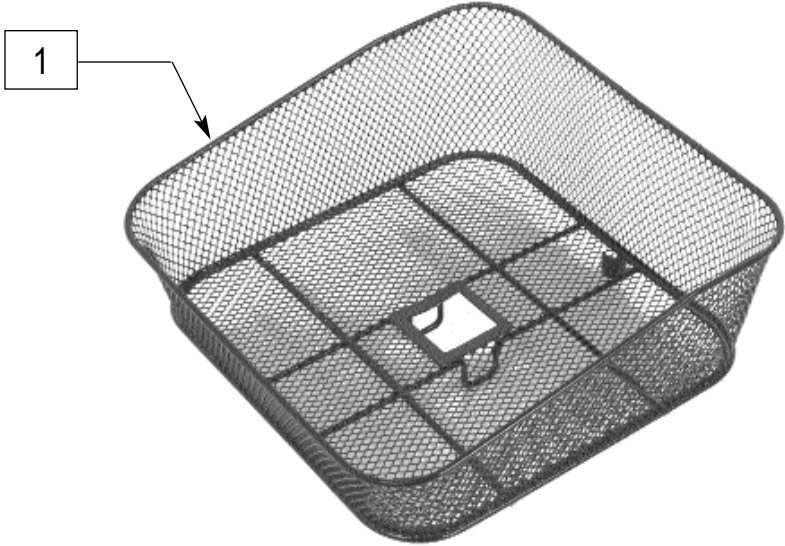

REAR WHEEL

RUBY0X05

ITEM	NUMBER	DESCRIPTION	QTY
1-5	888907	REAR WHEEL ASSM	2

CONTROLLER

RUBY0X03

ITEM	NUMBER	DESCRIPTION	QTY
1	910132	JOYSTICK RUBY	1

WIRING HARNESS

ITEM	NUMBER	DESCRIPTION	QTY
1	139254	MAIN WIRING HARNESS	1
1,2	139468	WIRING HARNESS KIT	

ITEM	NUMBER	DESCRIPTION	QTY
3	540149	BRACKET WIRING HARNESS RUBY	1

BASKET

ITEM	NUMBER	DESCRIPTION	QTY
1	888899	BASKET RUBY	1