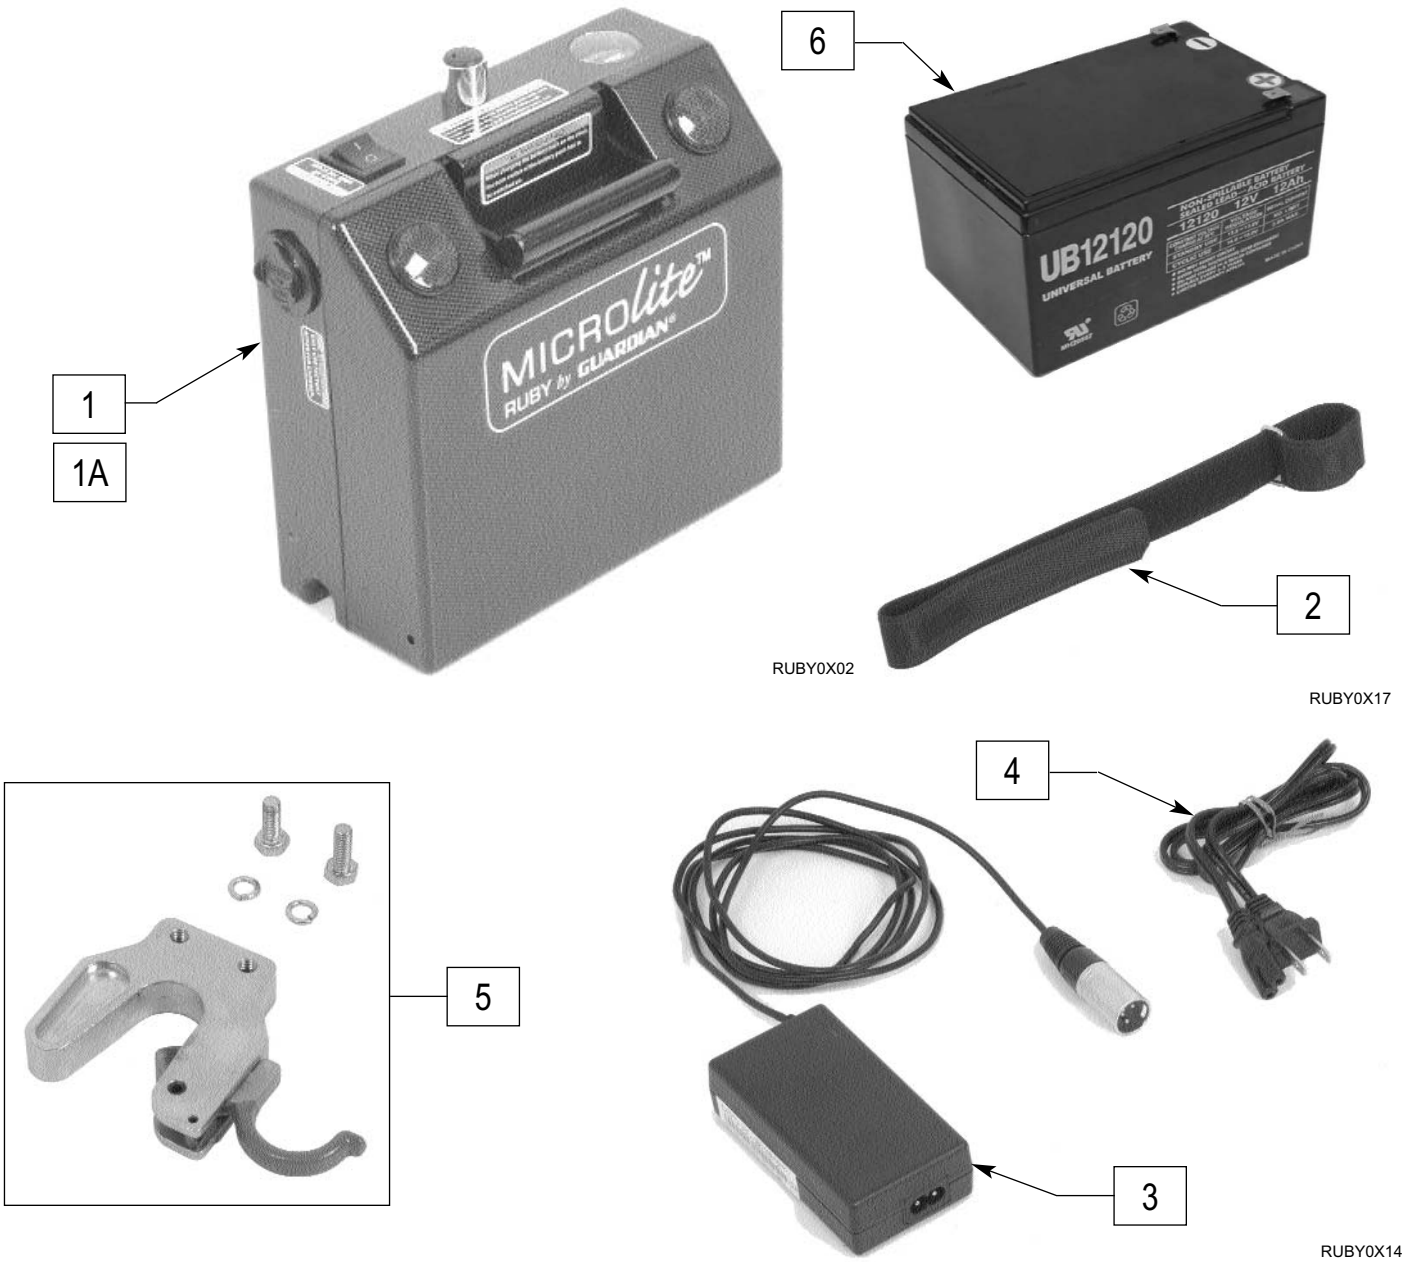

ITEM	NUMBER	DESCRIPTION	QTY
2	349049	KNOB M8 x1.25x18	2

NOTE: INSTRUCTION SHEET IS AVAILABLE FOR SWITCHING TO LEFT SIDE CONTROL MOUNTING PLEASE CONTACT CUSTOMER SERVICE.

FLIP DOWN ARMRESTS

RUBY0X18

ITEM	NUMBER	DESCRIPTION	QTY
1,2	900019	FLIP-DOWN ARMREST	1

ITEM	NUMBER	DESCRIPTION	QTY
2	349049	KNOB M8 x1.25x18	2

NOTE: INSTRUCTION SHEET IS AVAILABLE FOR SWITCHING TO LEFT SIDE CONTROL MOUNTING PLEASE CONTACT CUSTOMER SERVICE.

BATTERY AND BATTERY CHARGER

ITEM	NUMBER	DESCRIPTION	QTY
1	136517	BATTERY RUBY	1
1A	136518	BATTERY RUBY 11	1
2	901014	BATTERY HOLDER STRAP	