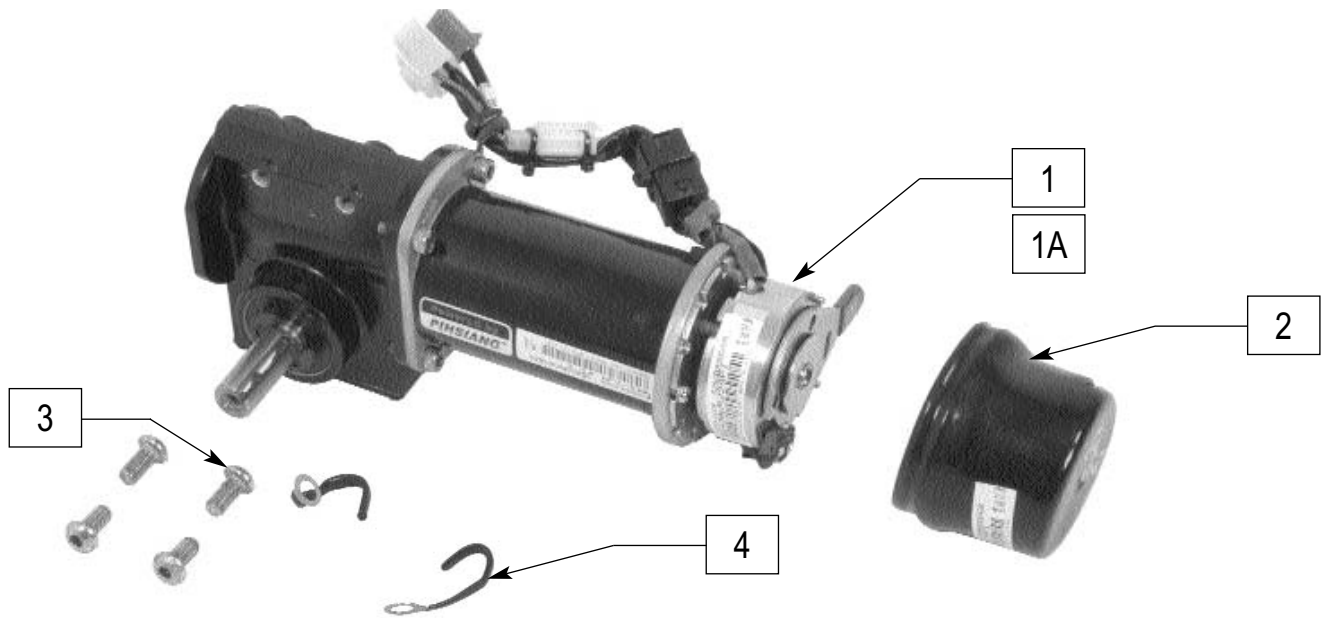

ITEM	NUMBER	DESCRIPTION	QTY
2	349049	KNOB M8 x1.25x18	2

NOTE: INSTRUCTION SHEET IS AVAILABLE FOR SWITCHING TO LEFT SIDE CONTROL MOUNTING PLEASE CONTACT CUSTOMER SERVICE.

BATTERY AND BATTERY CHARGER

ITEM	NUMBER	DESCRIPTION	QTY
1	136517	BATTERY RUBY	1
1A	136518	BATTERY RUBY 11	1
2	901014	BATTERY HOLDER STRAP	

ITEM	NUMBER	DESCRIPTION	QTY
3.4	888901	OFF BOARD CHARGER AND CORD	
5	888912	BRACKET KIT	1
6	BAT12	BATTERY 12 VOLT	

NOTE: TO REPLACE INTERNAL BATTERIES ORDER QTY 2 OF BAT 12.

CASTER AND FORK

ITEM	NUMBER	DESCRIPTION	QTY
1-6	787232	FORK CASTER ASSEM	1

FOOTREST

RUBY0X04

ITEM	NUMBER	DESCRIPTION	QTY
1-3	900231	FOOTREST KIT	1

MOTORS

RUBY0X20

ITEM	NUMBER	DESCRIPTION	QTY
1-4	499704	MOTOR RUBY RIGHT	2
1A-4	499705	MOTOR RUBY LEFT	2

ITEM	NUMBER	DESCRIPTION	QTY
2	490015	MOTOR COVER	2