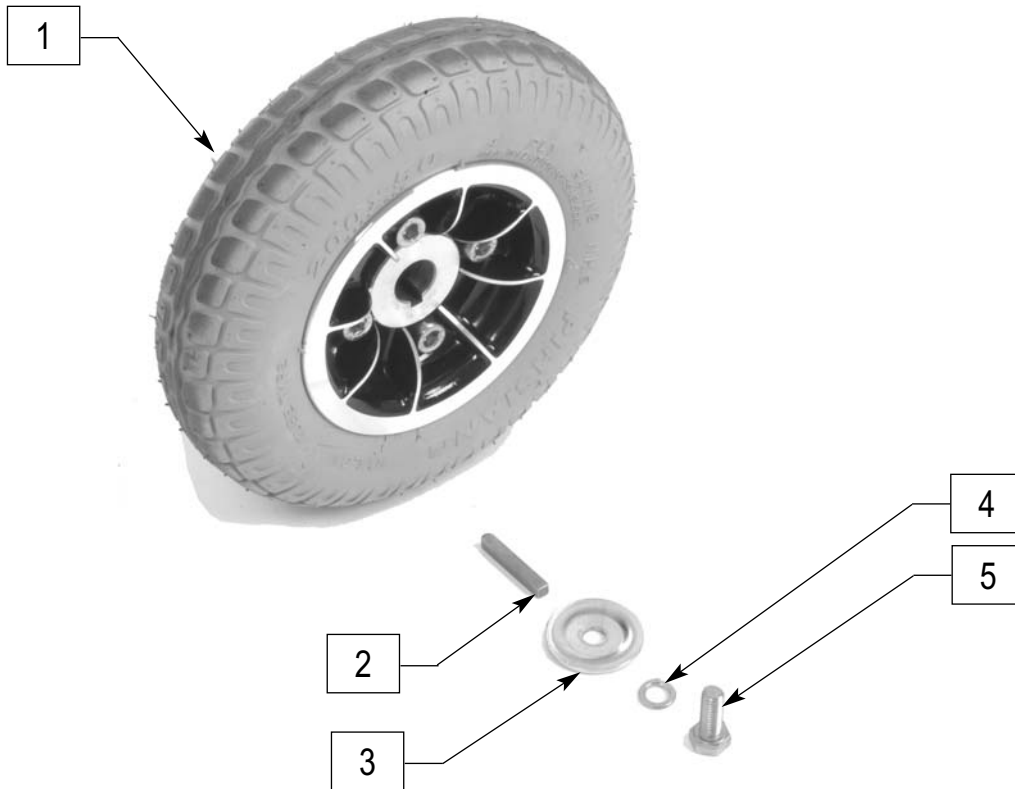

RECLINING SEAT (RUBY 11)

RUBY0X19

ITEM	NUMBER	DESCRIPTION	QTY
1	702678	FOLDING SEAT	1
2	883355	HEADREST	1
3	540139	SEAT FRAME	1
8	505386	ADJUSTMENT POST	1

ITEM	NUMBER	DESCRIPTION	QTY
10	888904	ADJUSTMENT LEVER	2
9	888906	CONNECTING PIN	1
8-10	880105	SEAT POST KIT	
1-10	880129	SEAT KIT RUBY 11	

REAR WHEEL

RUBY0X05

ITEM	NUMBER	DESCRIPTION	QTY
1-5	888907	REAR WHEEL ASSM	2

CONTROLLER

RUBY0X03

ITEM	NUMBER	DESCRIPTION	QTY
1	910132	JOYSTICK RUBY	1

WIRING HARNESS

ITEM	NUMBER	DESCRIPTION	QTY
1	139254	MAIN WIRING HARNESS	1
1,2	139468	WIRING HARNESS KIT	