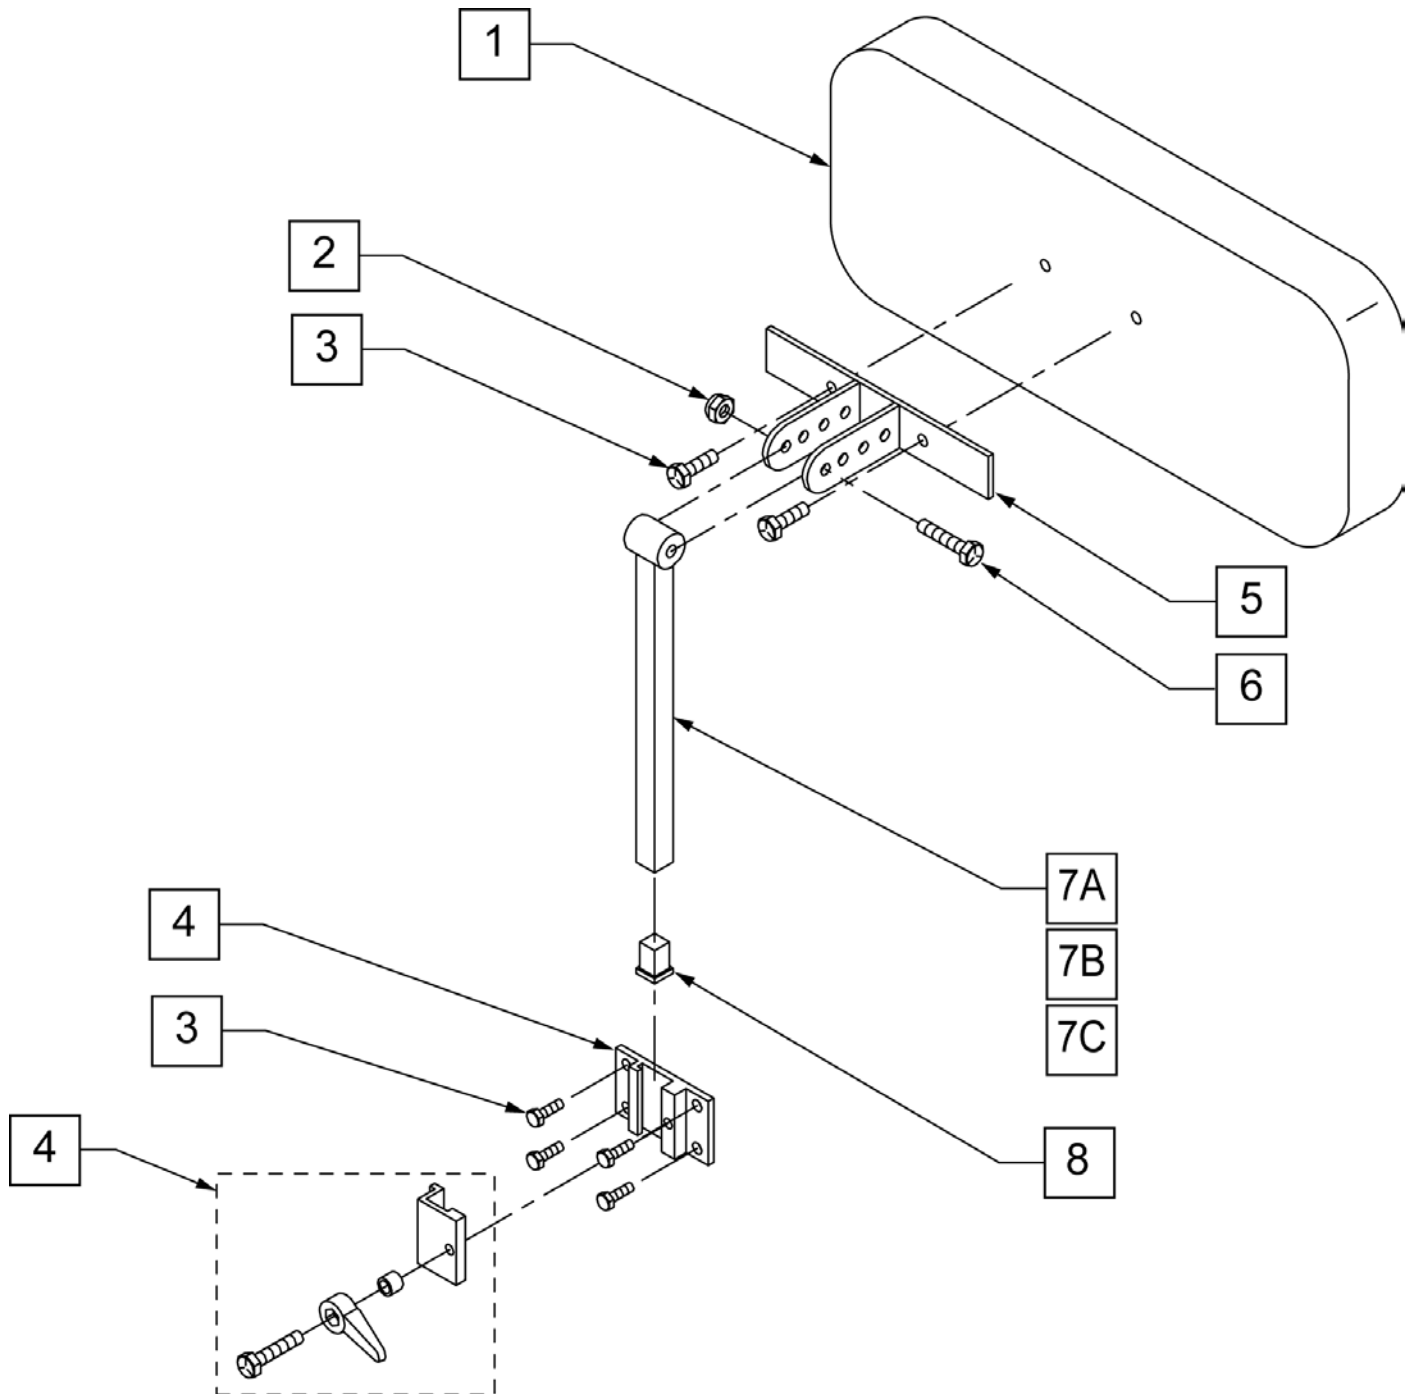

NOTE: WHEN ORDERING HEADPADS, PLEASE PROVIDE SIZE AND UPHOLSTERY CHOICE.

Pos.	Item Number	Description
1	450099-QUS	FULL WIDTH HEAD EXT PAD ONLY
2	2301	1/4-20 NYLON INSERT LOCK NUT
3	221105-QU	1/4-20 x 3/4 HEX C/S 6
4	452257-QU	HEADREST MOUNTING CLAMP
5	112435	MOUNT BRACKET
6	226301	1/4-20 x 1 1/2 HEX C/S
7A	36142	6" EXT ONLY - STRAIGHT
7B	36144	9" EXT ONLY - STRAIGHT
7C	112434	12" EXT ONLY - STRAIGHT
8	112436	1/2" SQUARE PLUG BUTTON
2-6,7C,8	112458	FULL WIDTH HEAD EXT BRKT 12"
2-8	450298-QU	FULL WIDTH HEAD EXT BRKT 6"
2-6,7B,8	450299-QU	FULL WIDTH HEAD EXT BRKT 9"