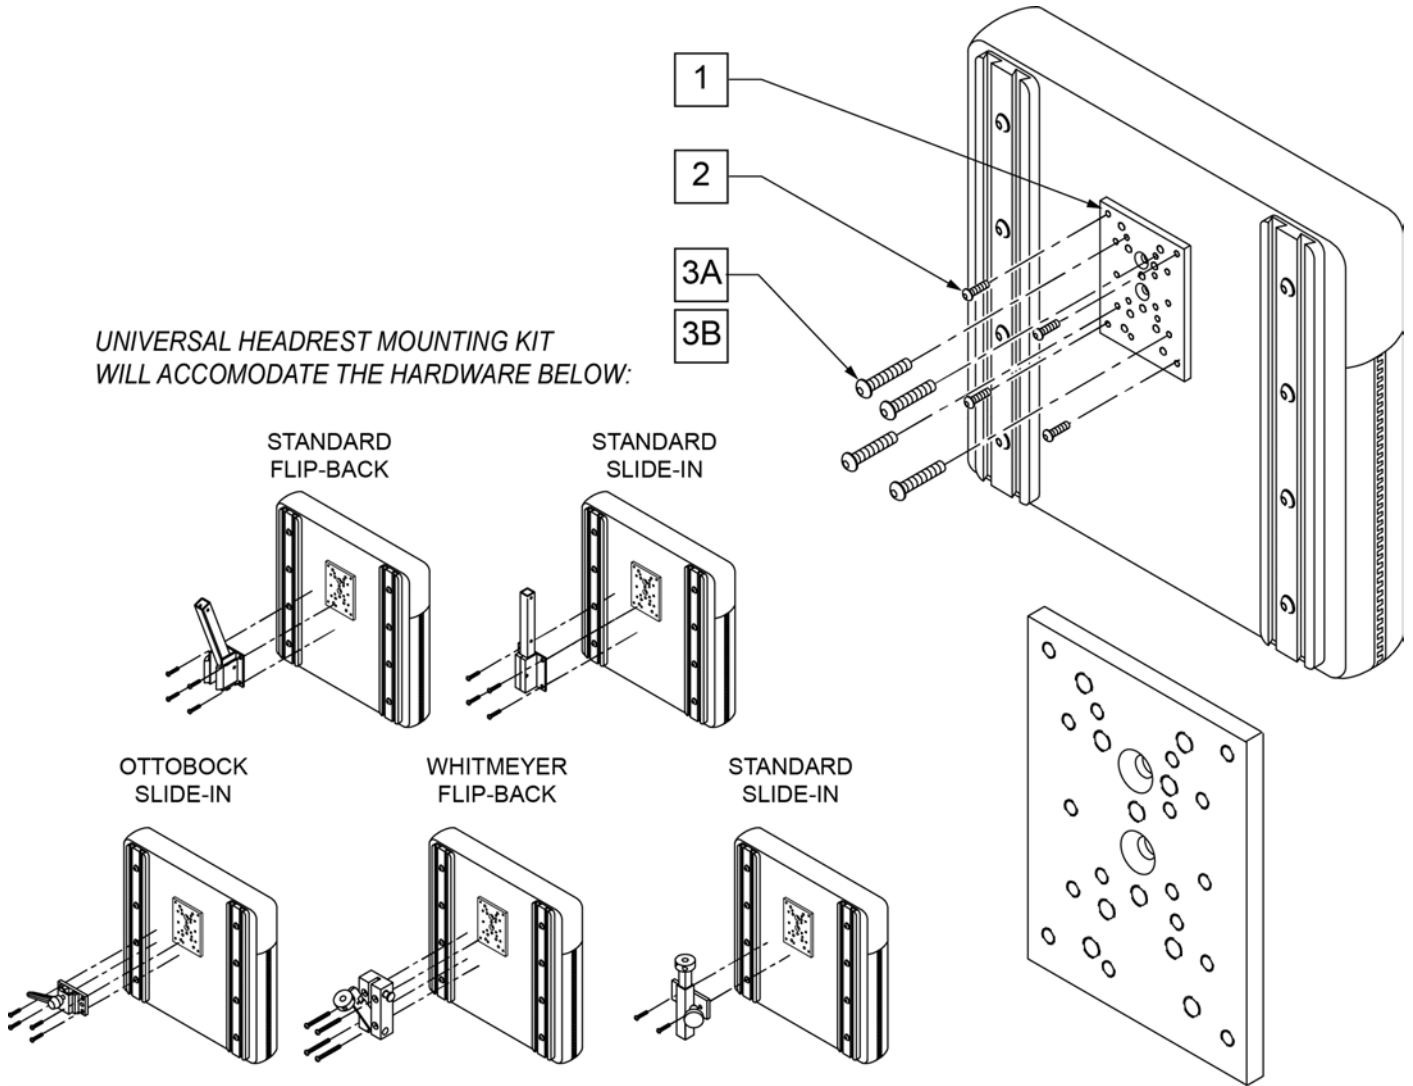

UNIVERSAL HEADREST MOUNTING KIT
WILL ACCOMODATE THE HARDWARE BELOW:

Pos.	Item Number	Description
1	XM2025	MNTNG PLATE/PEDIAT.HEAD REST
2	107022	10-32 x 5/8 BH C/S BLK
3A	221094	1/4-28 x 7/16 BH C/S BLK
3B	479034	1/4-28 x 1 1/2 LG FHCS
1,2	112520	HEADREST MOUNTING KIT W/HDWR
1,2,3A	112521	HEADREST MNT KIT W/HDWR OTTO
1,2,3B	112522	HEADREST MNT KIT W/HDWR WHIT