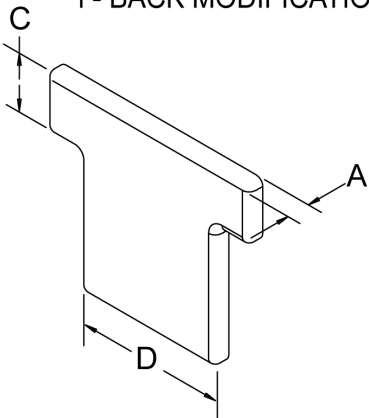

STANDARD PLANAR

CONTOUR MODIFICATION

BIANGULAR MODIFICATION

PELVIC / LUMBAR MODIFICATION

I - BACK MODIFICATION

T - BACK MODIFICATION

GRID BACK MODIFICATION

**NOTE:** MUST PROVIDE CONVENTIONAL ORDER FORM. DIMENSION "A" IS EQUAL TO FOAM THICKNESS.

BRACKET MEASUREMENTS

	1. 450990	2. 450992	3. 450997	4. 450994	6. 450998
"A"	6.5"	6.5"	6.5"	6.5"	6.5"
"B"	4.5"	1.8"	6.5"	1.9"	3.9"
"C"	N/A	1.5"	N/A	3.8"	1.6"
"D"	N/A	2.5"	N/A	2.5"	2.5"

Pos.	Item Number	Description
1	450990	SEAT-TO-BACK BRACKET 90° CV 1
2	450992	SEAT-TO-BACK BRACKET 1 1/2" 1 ADJUSTMENT CV
3	450997	SEAT-TO-BACK BRKT 90° 1 EXTENDED CV
4	450994	SEAT-TO-BACK BRACKET 3 1/2" 1 ADJUSTMENT CV
5	450999	BIANGULAR PLATE CV 0°
5	450981	BIANGULAR PLATE CV 2°
5	450982	BIANGULAR PLATE CV 4° 1
5	450983	BIANGULAR PLATE CV 6°
5	450984	BIANGULAR PLATE CV 8°
5	450985	BIANGULAR PLATE CV 12°
5	450986	BIANGULAR PLATE CV 14°
5	450987	BIANGULAR PLATE CV 16° 1
5	450988	BIANGULAR PLATE CV 18°
6	450998	1.5 BK ADJ TOP PLATE 3" SL0T CV 1
7,8	450976	MOUNTING HARDWARE CV (4 BOLTS) 1
7	221105-QU	1/4-20 x 3/4 HEX CS 4
8	261300	3/16 WASHER FLAT 4
1,7,8	450730	ST/BK BRKT 90° W/HARDWARE CV
2,7,8	450732	ST/BK BRKT 1 1/2 ADJ W/HDWR CV