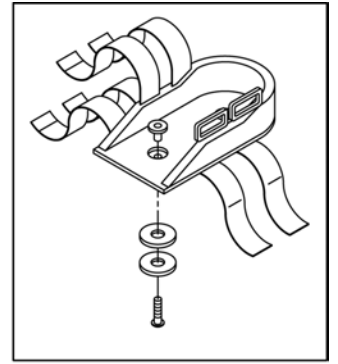

MEASURING GUIDE

SHOE HOLDERS			
SIZE	"A" HEEL WIDTH	"B" TOE WIDTH	"C" LENGTH
SMALL	2.5"	2.5"	5.5"
MEDIUM	3.75"	3.5"	8"
LARGE	4.5"	3.5"	10.25"
X-LARGE	5.75"	3.75"	11"

Pos.	Item Number	Description	Remarks	Pos.	Item Number	Description	Remarks
1	450431-QU	SHOE STRAP FRONT SMALL		7	450433-QU	SHOE STRAP REAR MEDIUM LOOP	
1	450434-QU	SHOE STRAP FRONT MEDIUM		7	450436-QU	SHOE STRAP REAR LARGE LOOP	
1	450437-QU	SHOE STRAP FRONT LARGE		7	450439-QU	SHOE STRAP REAR X-LARGE LOOP	
1	450440-QU	SHOE STRAP FRONT X-LARGE		8	450432-QU	SHOE STRAP BOTTOM SMALL HOOK	
2	112579	SHOE HOLDER W/O STRAPS SMALL		8	450435-QU	SHOE STRAP BOTTOM MEDIUM HOOK	
2	451135-QU	SHOE HOLDER W/O STRAPS MED		8	450438-QU	SHOE STRAP BOTTOM LARGE HOOK	
2	451137-QU	SHOE HOLDER W/O STRAPS X-LG		8	450441-QU	SHOE STRAP BTTM X-LARGE HOOK	
3	455001-QU	10-32 x 9/32 T-NUT FLAT		1-8	112569	SHOE HOLDER SMALL (PR)	PAIR
4	455034-QU	1/4 x 1 RUBBER WASHER		1-8	450491-QU	SHOE HOLDER MEDIUM (PR)	PAIR
5	455037-QU	1/4 x 1 FLAT WASHER		1-8	450492-QU	SHOE HOLDER LARGE (PR)	PAIR
6	455013-QU	10-32 x 1/2 ALLEN BH SCREW		1-8	450493-QU	SHOE HOLDER X-LARGE (PR)	PAIR
7	450430-QU	SHOE STRAP REAR SMALL LOOP