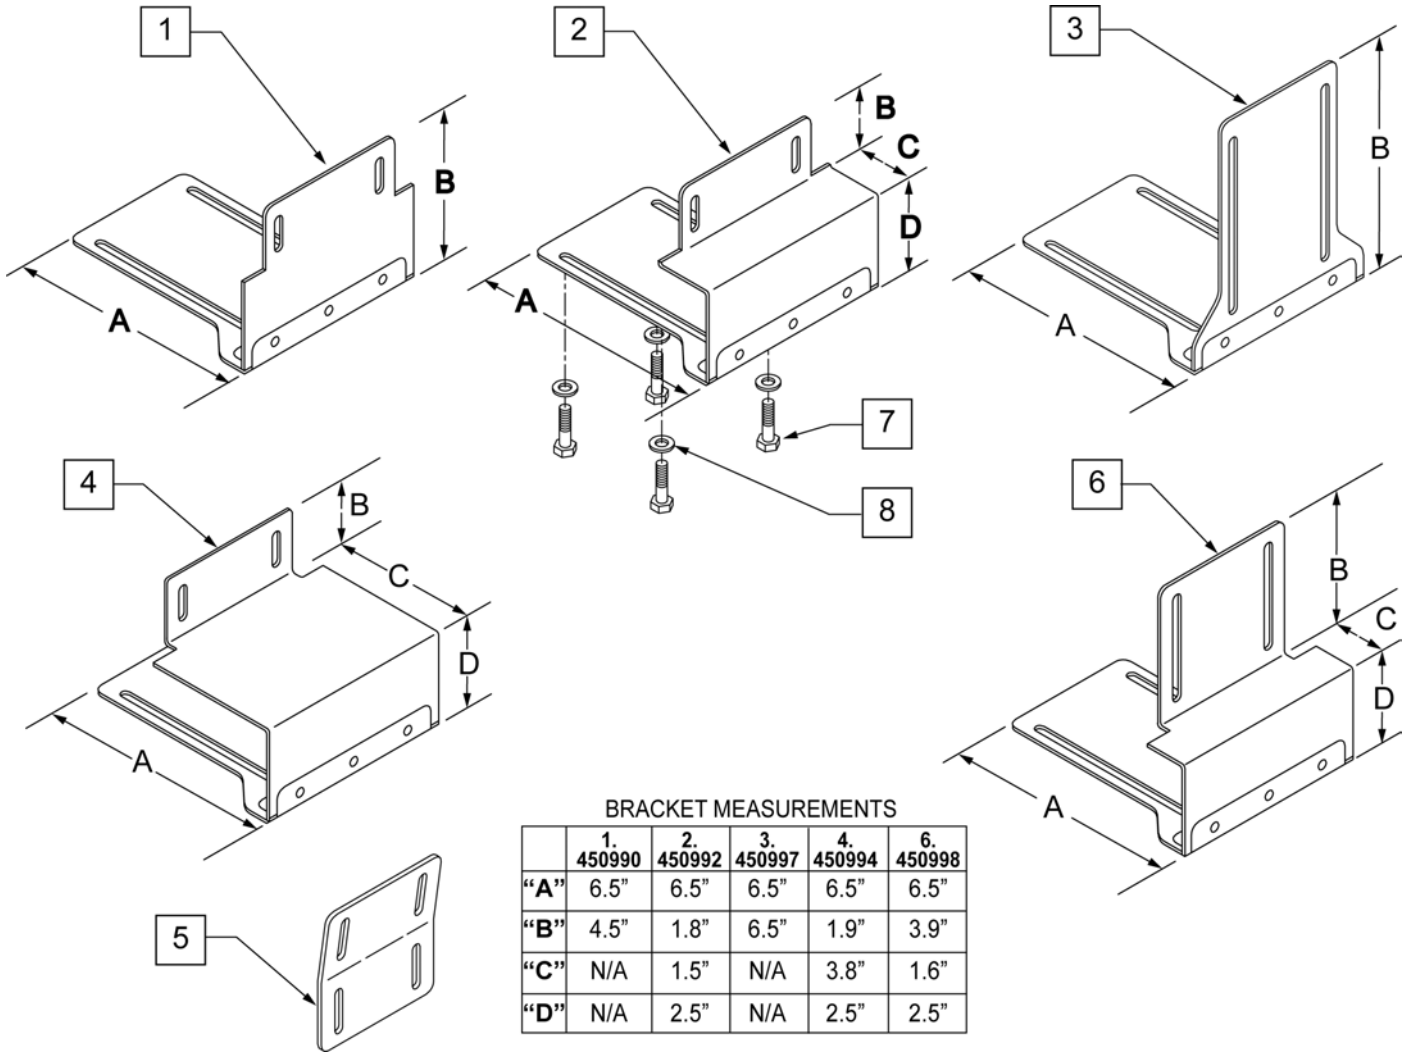

BRACKET MEASUREMENTS

	1. 450990	2. 450992	3. 450997	4. 450994	6. 450998
"A"	6.5"	6.5"	6.5"	6.5"	6.5"
"B"	4.5"	1.8"	6.5"	1.9"	3.9"
"C"	N/A	1.5"	N/A	3.8"	1.6"
"D"	N/A	2.5"	N/A	2.5"	2.5"

Pos.	Item Number	Description
1	450990	SEAT-TO-BACK BRACKET 90° CV 1
2	450992	SEAT-TO-BACK BRACKET 1 1/2" 1 ADJUSTMENT CV
3	450997	SEAT-TO-BACK BRKT 90° 1 EXTENDED CV
4	450994	SEAT-TO-BACK BRACKET 3 1/2" 1 ADJUSTMENT CV
5	450999	BIANGULAR PLATE CV 0°
5	450981	BIANGULAR PLATE CV 2°
5	450982	BIANGULAR PLATE CV 4° 1
5	450983	BIANGULAR PLATE CV 6°
5	450984	BIANGULAR PLATE CV 8°
5	450985	BIANGULAR PLATE CV 12°
5	450986	BIANGULAR PLATE CV 14°
5	450987	BIANGULAR PLATE CV 16° 1
5	450988	BIANGULAR PLATE CV 18°
6	450998	1.5 BK ADJ TOP PLATE 3" SL0T CV 1
7,8	450976	MOUNTING HARDWARE CV (4 BOLTS) 1
7	221105-QU	1/4-20 x 3/4 HEX CS 4
8	261300	3/16 WASHER FLAT 4
1,7,8	450730	ST/BK BRKT 90° W/HARDWARE CV
2,7,8	450732	ST/BK BRKT 1 1/2 ADJ W/HDWR CV