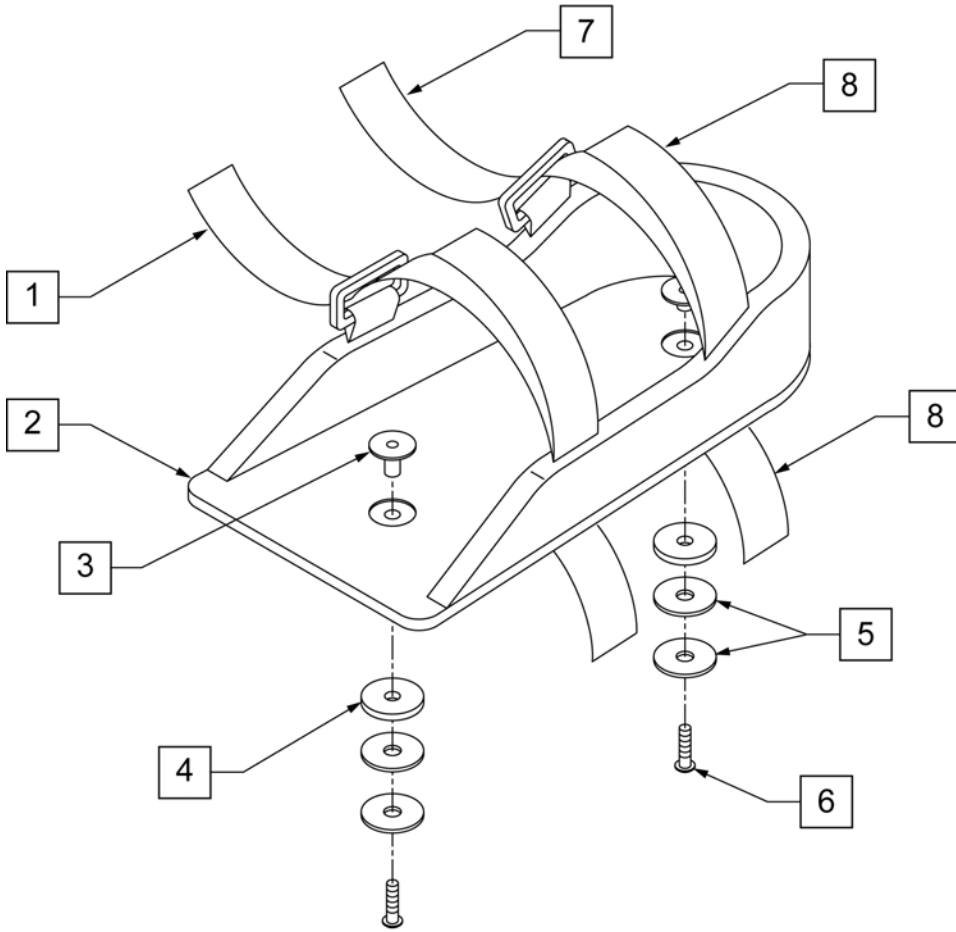

MEASURING GUIDE

SHOE HOLDERS			
SIZE	"A" HEEL WIDTH	"B" TOE WIDTH	"C" LENGTH
SMALL	2.5"	2.5"	5.5"
MEDIUM	3.75"	3.5"	8"
LARGE	4.5"	3.5"	10.25"
X-LARGE	5.75"	3.75"	11"

Pos.	Item Number	Description	Remarks	Pos.	Item Number	Description	Remarks
1	450431-QU	SHOE STRAP FRONT SMALL		7	450433-QU	SHOE STRAP REAR MEDIUM LOOP	
1	450434-QU	SHOE STRAP FRONT MEDIUM		7	450436-QU	SHOE STRAP REAR LARGE LOOP	
1	450437-QU	SHOE STRAP FRONT LARGE		7	450439-QU	SHOE STRAP REAR X-LARGE LOOP	
1	450440-QU	SHOE STRAP FRONT X-LARGE		8	450432-QU	SHOE STRAP BOTTOM SMALL HOOK	
2	112579	SHOE HOLDER W/O STRAPS SMALL		8	450435-QU	SHOE STRAP BOTTOM MEDIUM HOOK	
2	451135-QU	SHOE HOLDER W/O STRAPS MED		8	450438-QU	SHOE STRAP BOTTOM LARGE HOOK	
2	451137-QU	SHOE HOLDER W/O STRAPS X-LG		8	450441-QU	SHOE STRAP BTTM X-LARGE HOOK	
3	455001-QU	10-32 x 9/32 T-NUT FLAT		1-8	112569	SHOE HOLDER SMALL (PR)	PAIR
4	455034-QU	1/4 x 1 RUBBER WASHER		1-8	450491-QU	SHOE HOLDER MEDIUM (PR)	PAIR
5	455037-QU	1/4 x 1 FLAT WASHER		1-8	450492-QU	SHOE HOLDER LARGE (PR)	PAIR
6	455013-QU	10-32 x 1/2 ALLEN BH SCREW		1-8	450493-QU	SHOE HOLDER X-LARGE (PR)	PAIR
7	450430-QU	SHOE STRAP REAR SMALL LOOP