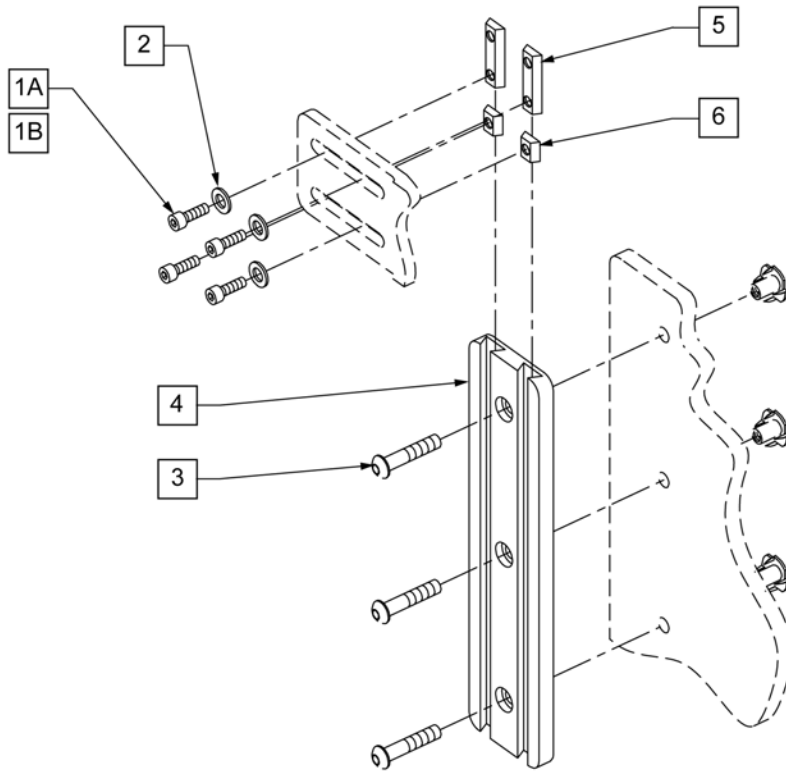

Pos.	Item Number	Description	Pos.	Item Number	Description
1A	221090	1/4-28 x 3/8 BH C/S BLK	4	550129	HDWR MOUNTING CHANNEL 24"
1B	221094	1/4-28 x 7/16 BH C/S BLK	5	112525	1/4-28 CHANNEL NUT-2 HOLE
2	106943	WASHER FLAT AN 1/4 ROHS	6	481106-QU	1/4-28 CHANNEL NUT
3	226106	1/4-20 x 3/4 BH C/S BLK	1A,2,5	341212	1/4-28 x 7/16 SCREWCHANNEL NUT
4	550116	HDWR MOUNTING CHANNEL 8"	1B,2,5	341216	1/4-28 x 7/16 SCRW W/2H CHANL NUT
4	550118	HDWR MOUNTING CHANNEL 10"	1A,2,6	341210	1/4-28 x 3/8 SCREW W/CHANL NUT
4	550120	HDWR MOUNTING CHANNEL 12"	1B,2,6	341212	1/4-28 x 7/16 SCREW W/CHANL NUT
4	550122	HDWR MOUNTING CHANNEL 14"	3,4	881405	MNTG CHANNEL W/ HDWR 8"
4	550124	HDWR MOUNTING CHANNEL 16"	3,4	881406	MNTG CHANNEL W/ HDWR 10"
4	550126	HDWR MOUNTING CHANNEL 18"	3,4	881407	MNTG CHANNEL W/ HDWR 12"
4	550127	HDWR MOUNTING CHANNEL 20"	3,4	881408	MNTG CHANNEL W/ HDWR 14"
4	550128	HDWR MOUNTING CHANNEL 22"	3,4	881409	MNTG CHANNEL W/ HDWR 16"