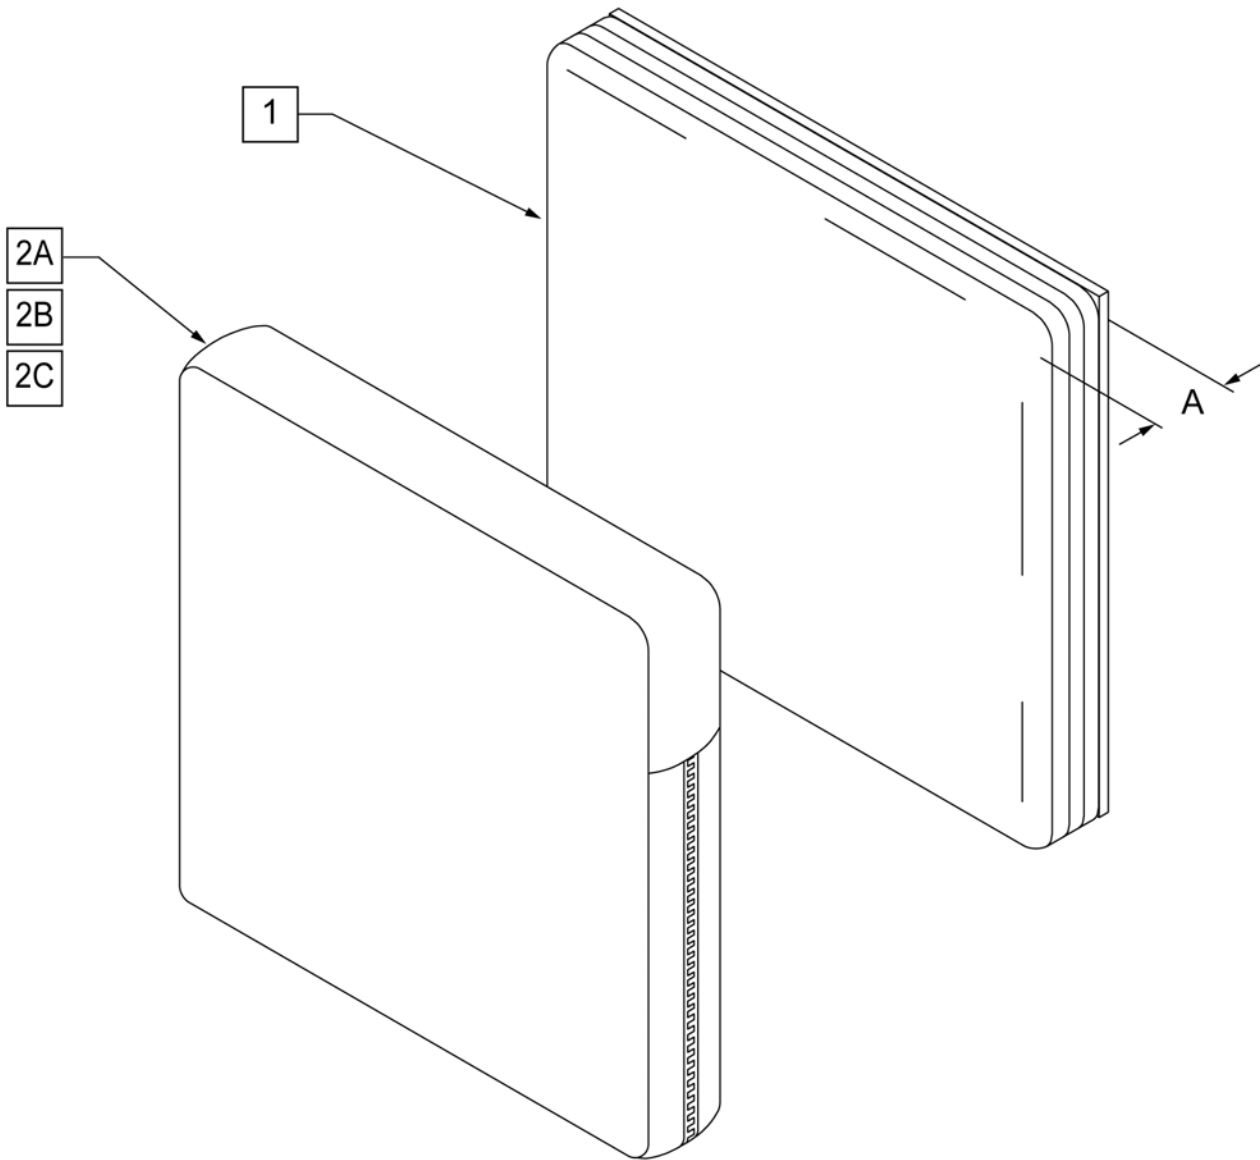

NOTE: MUST PROVIDE CONVENTIONAL ORDER FORM.

Item 1: (MUST PROVIDE ORDER FORM) BACK FABRICATED WITH 9-PLY BIRCHWOOD ORDER WITH SPECIFIED FOAM, UPHOLSTERY AND ATTACHING HARDWARE

Pos.	Description
1	See Note
2A	UPHOLSTERY (SPECIFY COLOR AND MATERIAL)
2B	UPHOLSTERY W/ ZIPPER (SPECIFY COLOR AND MATERIAL)
2C	UPHOLSTERY W/ REMOVABLE ZIPPER (SPECIFY COLOR AND MATERIAL)