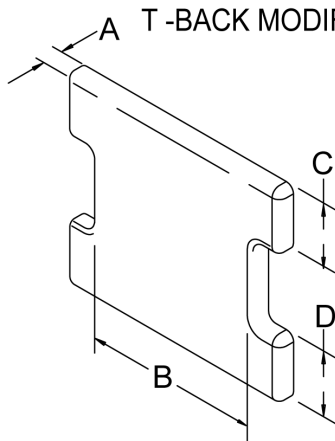

STANDARD PLANAR

CONTOUR MODIFICATION

BIANGULAR MODIFICATION

PELVIC / LUMBAR MODIFICATION

I - BACK MODIFICATION

T - BACK MODIFICATION

GRID BACK MODIFICATION

**NOTE:** MUST PROVIDE CONVENTIONAL ORDER FORM. DIMENSION "A" IS EQUAL TO FOAM THICKNESS.

BRACKET MEASUREMENTS

	1. 450990	2. 450992	3. 450997	4. 450994	6. 450998
"A"	6.5"	6.5"	6.5"	6.5"	6.5"
"B"	4.5"	1.8"	6.5"	1.9"	3.9"
"C"	N/A	1.5"	N/A	3.8"	1.6"
"D"	N/A	2.5"	N/A	2.5"	2.5"

Pos.	Item Number	Description
1	450990	SEAT-TO-BACK BRACKET 90° CV 1
2	450992	SEAT-TO-BACK BRACKET 1 1/2" 1 ADJUSTMENT CV
3	450997	SEAT-TO-BACK BRKT 90° 1 EXTENDED CV
4	450994	SEAT-TO-BACK BRACKET 3 1/2" 1 ADJUSTMENT CV
5	450999	BIANGULAR PLATE CV 0°
5	450981	BIANGULAR PLATE CV 2°
5	450982	BIANGULAR PLATE CV 4° 1
5	450983	BIANGULAR PLATE CV 6°
5	450984	BIANGULAR PLATE CV 8°
5	450985	BIANGULAR PLATE CV 12°
5	450986	BIANGULAR PLATE CV 14°
5	450987	BIANGULAR PLATE CV 16° 1
5	450988	BIANGULAR PLATE CV 18°
6	450998	1.5 BK ADJ TOP PLATE 3" SL0T CV 1
7,8	450976	MOUNTING HARDWARE CV (4 BOLTS) 1
7	221105-QU	1/4-20 x 3/4 HEX CS 4
8	261300	3/16 WASHER FLAT 4
1,7,8	450730	ST/BK BRKT 90° W/HARDWARE CV
2,7,8	450732	ST/BK BRKT 1 1/2 ADJ W/HDWR CV