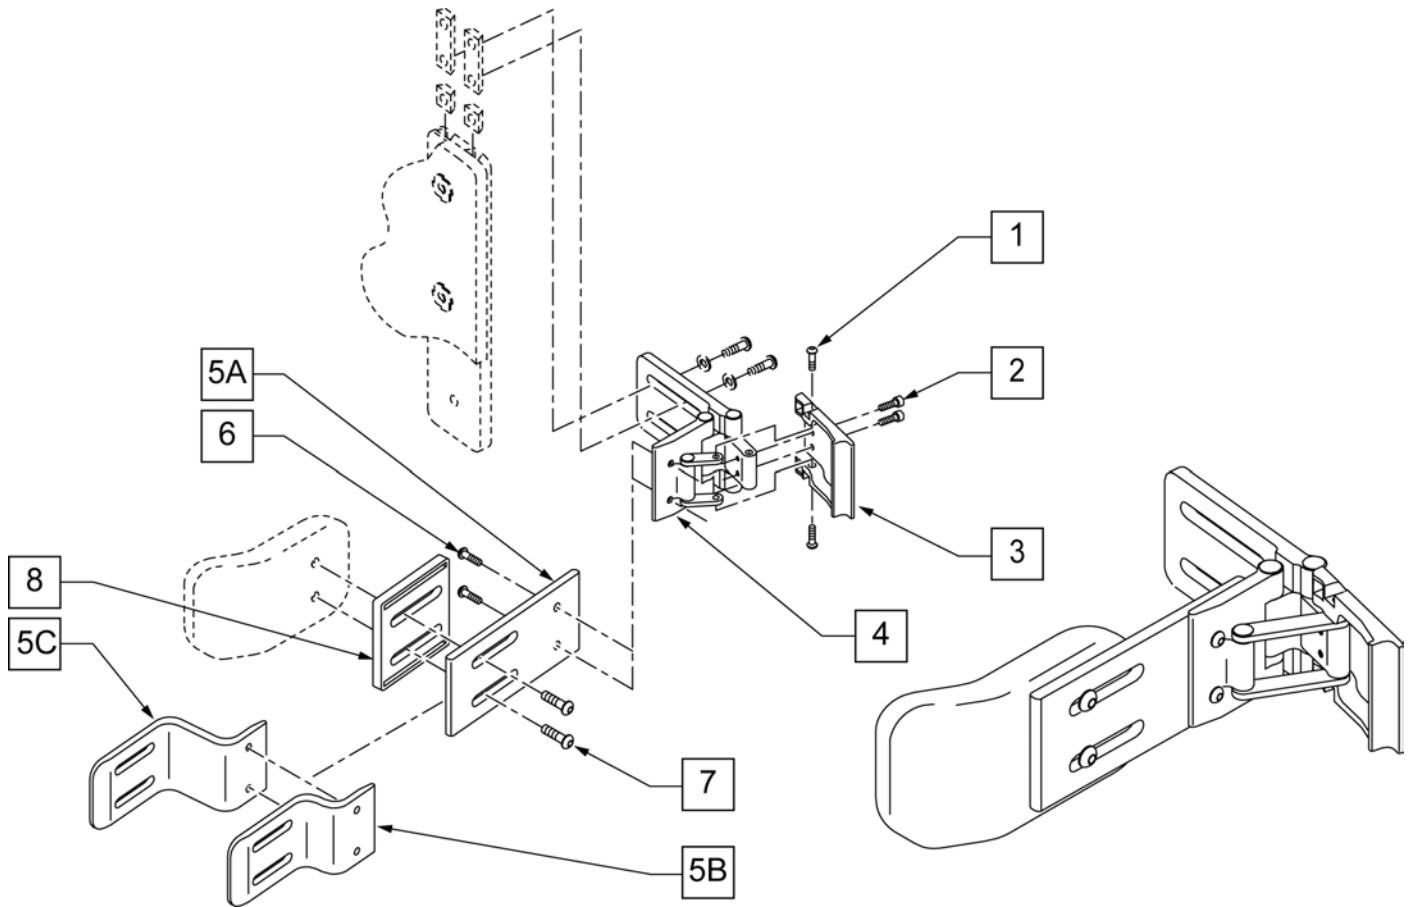

Pos.	Item Number	Description	Remarks
1	230042	#6-40 x 3/8 BH C/S BLK	
2	230145	#8-36 x 3/4 SOC C/S BLK	
3	562769	S/A LATERAL HANDLE	
4	881440	S/A LAT SUPPRT ASSM R	RIGHT
4	881441	S/A LAT SUPPRT ASSM L	LEFT
5A	554053	PAD BRACKET STRAIGHT	
5B	554055	PAD BRACKET 1" OFFSET	
5C	554057	PAD BRACKET 2" OFFSET	
6	226069-QU	1/4-20 x 1/2 BH C/S BLK	
7	226023	10-32 x 7/16 BH C/S BLK"	
8	112590	BRACKET SPACER 1/4" 1-4	
1-4,5A-8	881452	SWING-AWAY LATERAL W/ STRAIGHT BRKT R	RIGHT
1-4,5A-8	881453	SWING-AWAY LATERAL W/ STRAIGHT BRKT L	LEFT
1-4,5B-8	881454	SWING-AWAY LATERAL W/ 1" OFFSET BRKT R	RIGHT
1-4,5B-8	881455	SWING-AWAY LATERAL W/ 1" OFFSET BRKT L	LEFT
1-4,5C-8	881456	SWING-AWAY LATERAL W/ 2" OFFSET BRKT R	RIGHT
1-4,5C-8	881457	SWING-AWAY LATERAL W/ 2" OFFSET BRKT L	LEFT
1-4,5A-8	920004	S/A LTRL W/STRT BRKT (PR)	PAIR
1-4,5B-8	920005	S/A LTRL W/1" OFFSET BRKT (PR)	PAIR
1-4,5C-8	920006	S/A LTRL W/2" OFFSET BRKT (PR)	PAIR