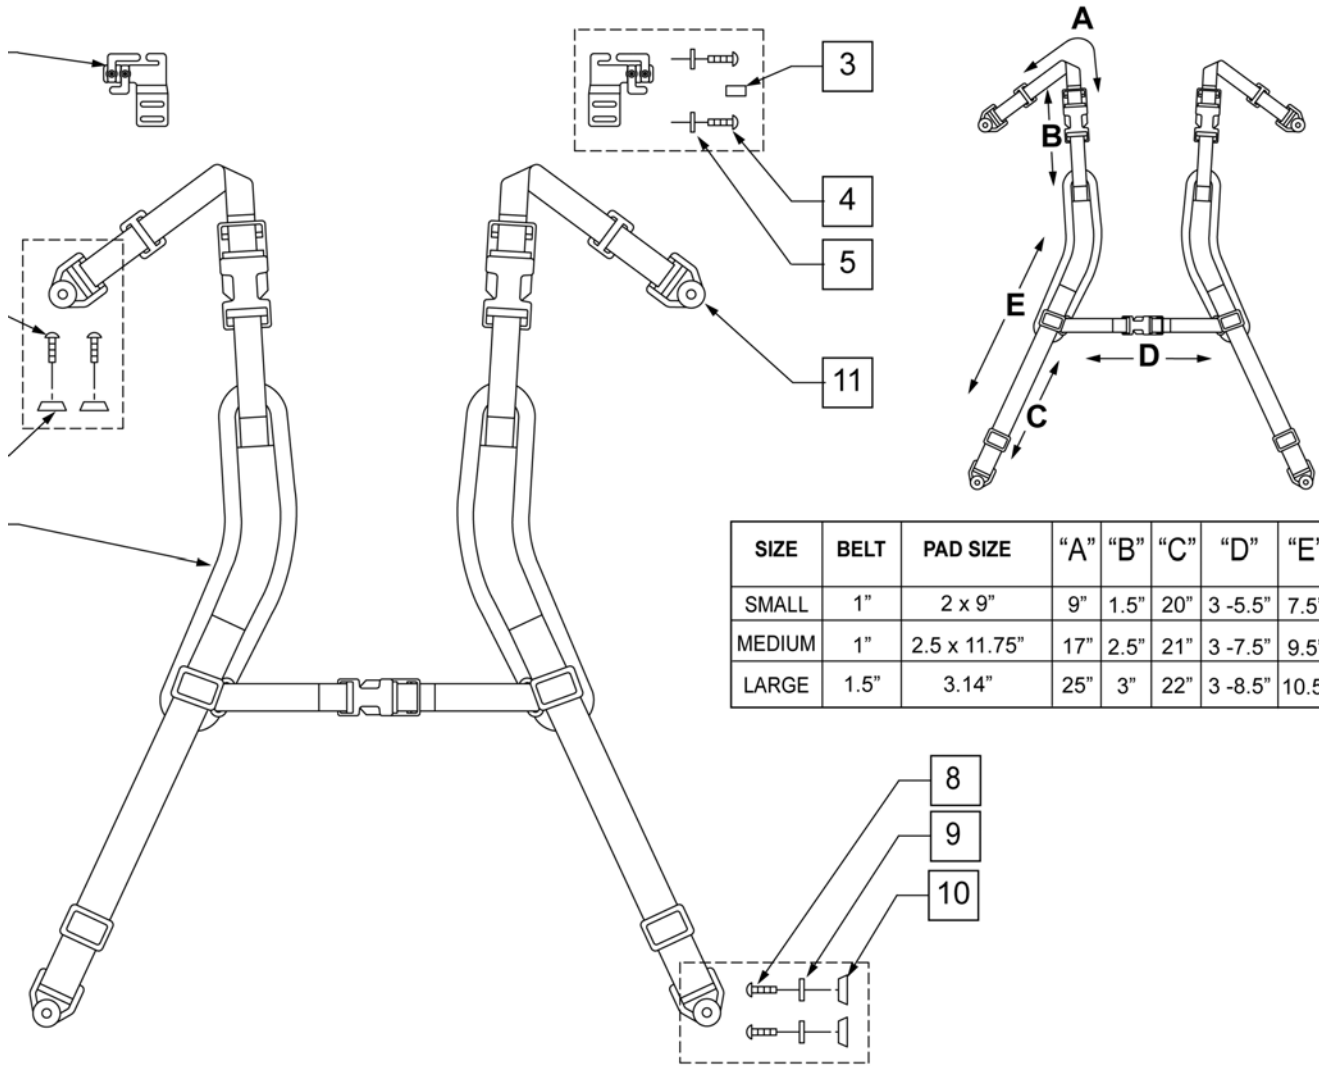

SHOULDER HARNESS

[10/2011]

SIZE	BELT	PAD SIZE	"A"	"B"	"C"	"D"	"E"
SMALL	1"	2 x 9"	9"	1.5"	20"	3-5.5"	7.5"
MEDIUM	1"	2.5 x 11.75"	17"	2.5"	21"	3-7.5"	9.5"
LARGE	1.5"	3.14"	25"	3"	22"	3-8.5"	10.5"

Pos.	Item Number	Description	Remarks
2	476210	SHOULDER HARNESS GUIDE ASSM R	RIGHT
2	476211	SHOULDER HARNESS GUIDE ASSM L	LEFT
6	468903	10-32 x .50 BHCS W/PATCH	
7	455001-QU	10-32 x 3/8 T-NUT FLANGED	
8	221094	1/4-28 x 7/16 BH C/S BLK	
9	106943	WASHER FLAT AN 1/4 ROHS	
10	481106-QU	1/4-28 CHANNEL NUT	
11	451116-QU	PLASTIC WEBBING GROMMET	
2-5	112517	SHLDR HARNESS GUIDE KT ASSM (PR)	PAIR
1A,6-11	112472	SHOULDER HARNESS SMALL	
1B,6-11	4550401-QU	SHOULDER HARNESS MEDIUM	
1C,6-11	450402-QU	SHOULDER HARNESS LARGE