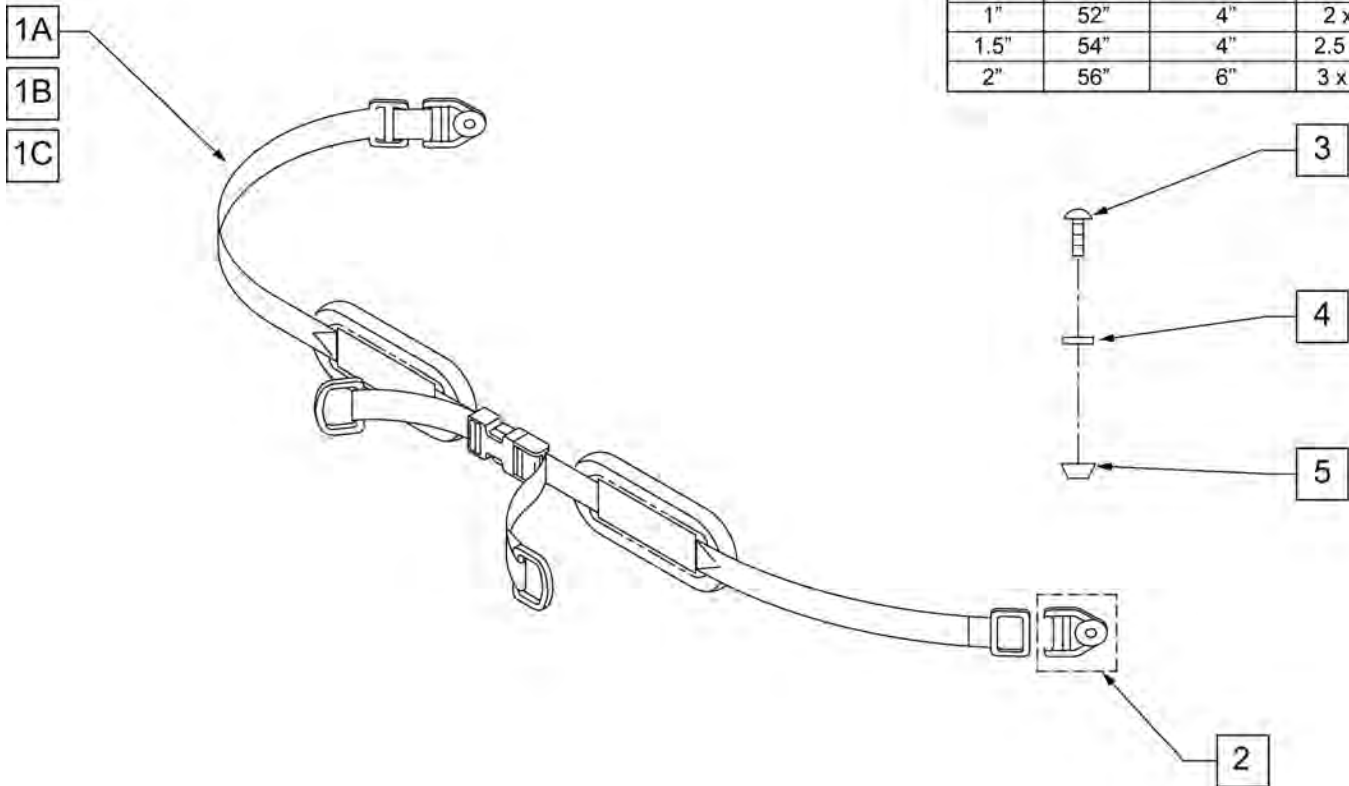

BELT WIDTH	BELT LENGTH	ADJUSTMENT RANGE	PAD SIZE
1"	52"	4"	2 x 6"
1.5"	54"	4"	2.5 x 6"
2"	56"	6"	3 x 10"

Pos.	Item Number	Description
2	451116-QU	PLASTIC WEBBING GROMMET
3	221090	1/4-28 x 3/8 BH C/S BLK
4	106943	WASHER FLAT AN 1/4 ROHS
5	481106-QU	1/4-28 CHANNEL NUT
1-5	450420-QU	BELT 1" DUAL ADJ SQZ BKL PAD AC
1B,2-5	450421-QU	BELT 1.5" DL ADJ SQZ BKL PAD AC
1C,2-5	112484	BELT 2" DL ADJ SQZ BKL PAD AC