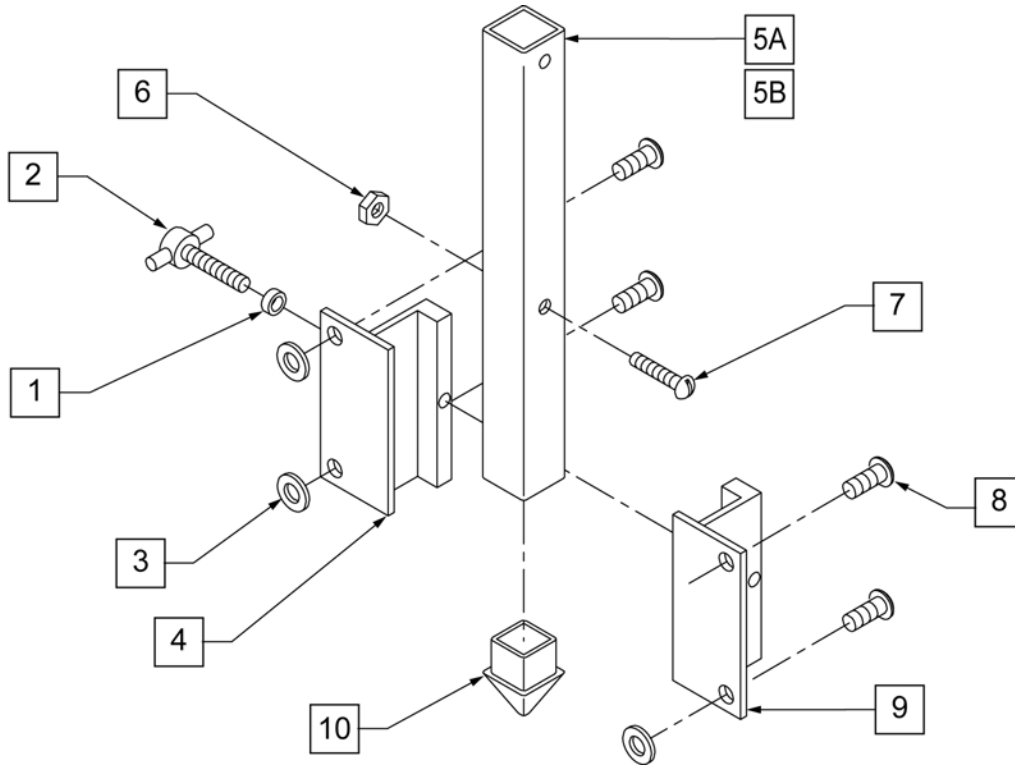

Pos.	Item Number	Description
1	455040-QU	#10 PLASTIC SPACER
2	112511	10-24 x 1 THUMB SCREW
3	455039-QU	#10 PLASTIC WASHER BLACK
4	450125-QU	HDRST SLIDE BRACKET THREADED
5A	450135-QU	HEADREST VERTICAL POST SHORT
5B	450136-QU	HEADREST VERTICAL POST LONG
6	455020-QU	10-32 PLASTIC NUT
7	455019-QU	10-32 x 7/8 PLASTIC SLOT HD SCREW
8	226020	10-32 x 5/8 BH C/S BLK
9	112444	HDRST SLIDE BRKT NON-THREADED
10	450120-QU	HDRST VERT POST PLUG
5A-7	112442	HDRST VERT PST SHRT SLIDE ASSM
5B,6,7,10	112443	HDRST VERT PST LONG SLIDE ASSM
1,2,4,9	450168-QU	HDRST SLIDE BRKT ASSM
1-10	450570-QU	MNT HDWR SLIDE ASSM SHORT
1-4,5B,6-10	450571-QU	MNT HDWR SLIDE ASSM LONG