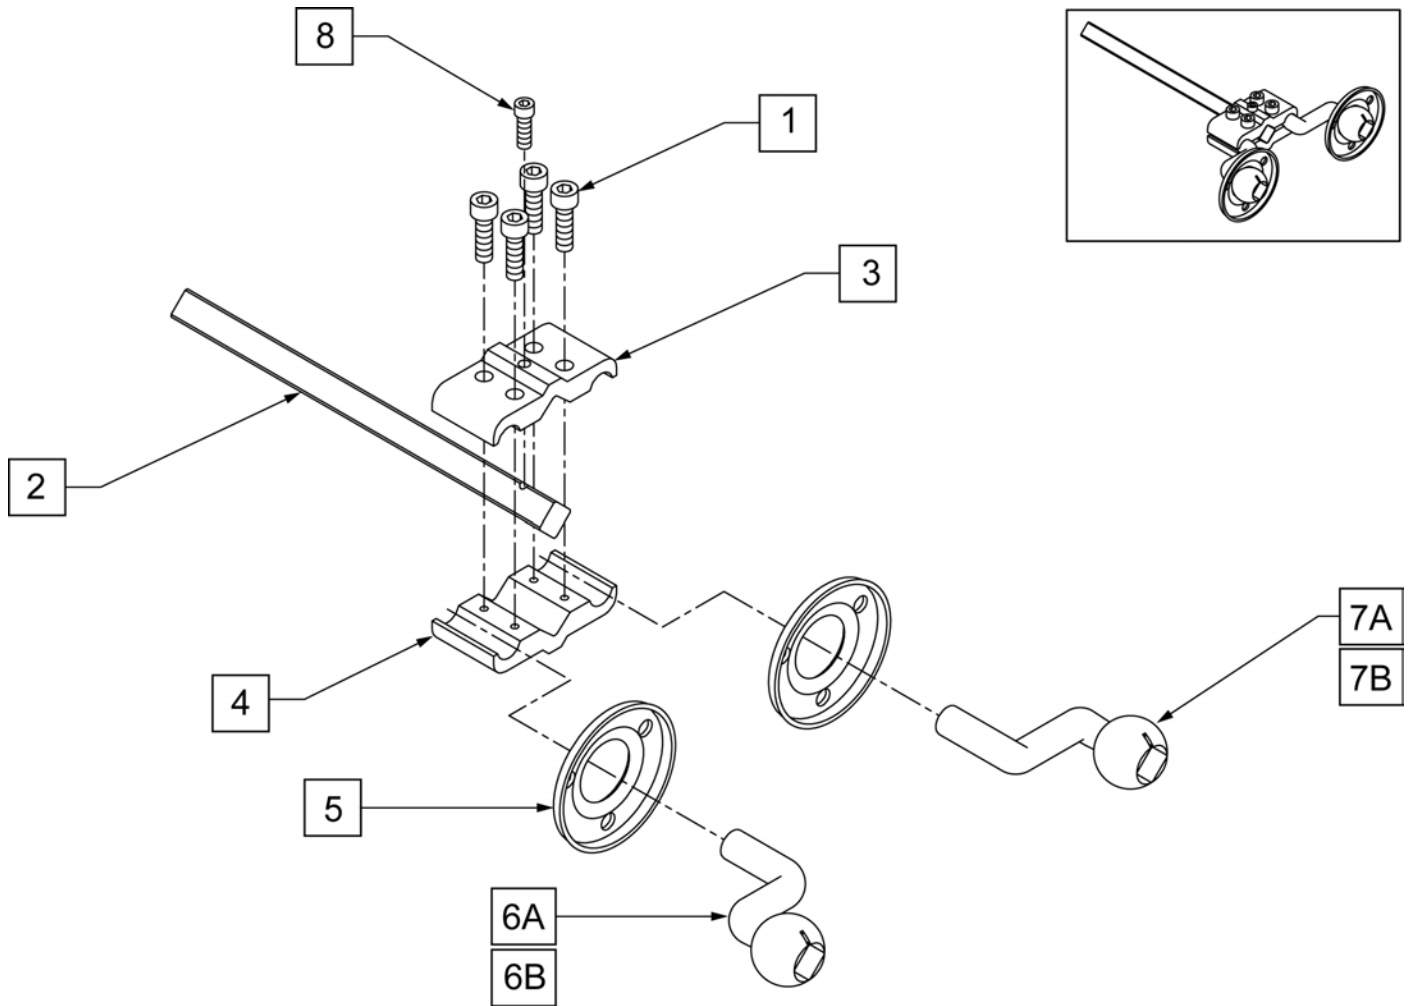

Pos.	Item Number	Description
1	455017-QU	10-24 x 3/4 ALLEN SOC HD SCW
2	112453	SQUARE ADJ BAR W/HOLE
3	112446	TRI-CLAMP NON-THREADED
4	112447	TRI-CLAMP THREADED
5	450112-QU	HDRST LOCKING RING 7/8"
6A	112450	OCCIPITAL ADJ ROD L W/BALL SML
6B	112448	OCCIPITAL ADJ ROD W/BALL L STD
7A	112451	OCCIPITAL ADJ ROD R W/BALL SML
7B	112449	OCCIPITAL ADJ ROD W/BALL R STD
8	112432	6-32 x 1/2 SOC C/S BLK
1-5,6B,7B,8	450142	OCCIPITAL MNT HDWR ASSM
1-8	450143	OCCIPITAL MNT HDWR ASSM JNR