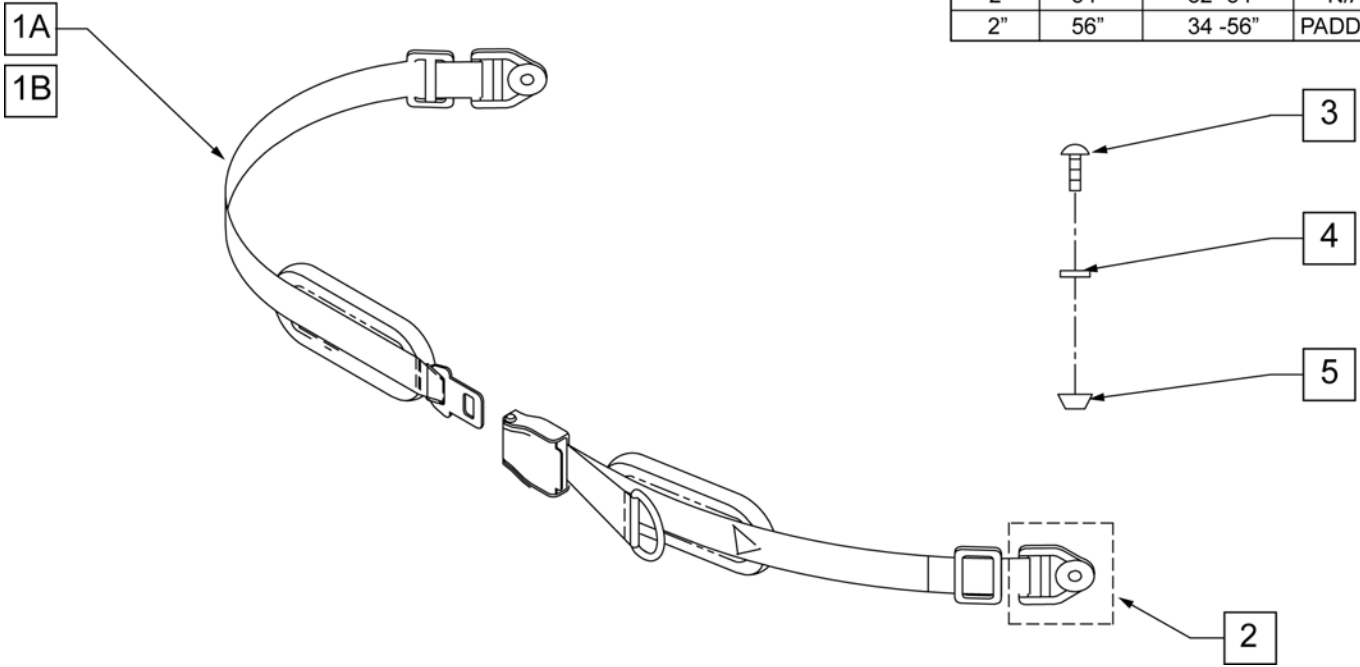

BELT WIDTH	BELT LENGTH	ADJUSTMENT RANGE	PAD SIZE
2"	52"	30 -52"	N/A
*2"	54"	32 -54"	N/A
2"	56"	34 -56"	PADDED

Pos.	Item Number	Description
1A	112480	BELT 2" AIRCRAFT BKL
1B	112481	BELT 2" AIRCRAFT BKL W/QUAD LP
2	451116-QU	PLASTIC WEBBING GROMMET
3	221090	1/4-28 x 3/8 BH C/S BLK
4	106943	WASHER FLAT AN 1/4 ROHS
5	481106-QU	1/4-28 CHANNEL NUT
1-5	112480	BELT 2" AIRCRAFT BKL W/HDWR
1B,2-5	112481	BELT 2" AIRCRAFT BKL W/QUAD LP
1C,2-5	112485	BELT 2" AIRCRAFT BKL PAD CZ
3-5	341212	1/4 -28 x 7/16 SCW/CHANNEL NUT