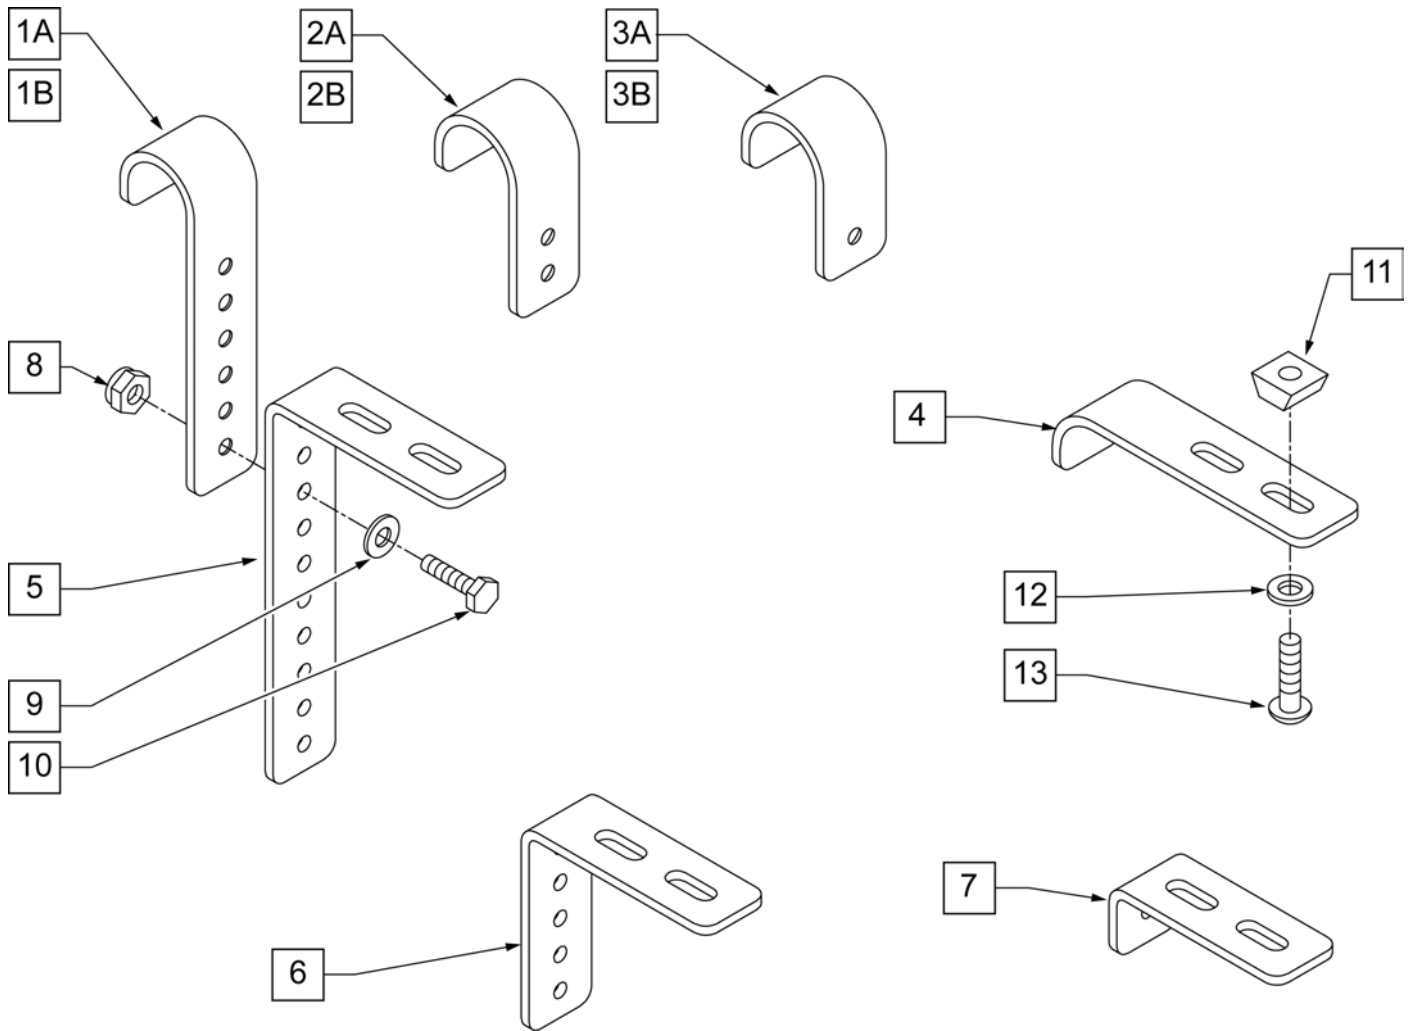

Pos.	Item Number	Description
1A	450640	J-HOOK 6-HOLE 7/8" D BLK
1B	450643	J-HOOK 6-HOLE 1" D BLK
2A	450646	J-HOOK 2-HOLE 7/8" D BLK
2B	450649	J-HOOK 2-HOLE 1" D BLK
3A	450655	J-HOOK 1-HOLE 7/8" D BLK
3B	450652	J-HOOK 1-HOLE 1" BLK
4	450669	FLAT SEAT HOOK BLK
5	HDW6110	ADJ BRACKET 10-HOLE 3.5"
6	HDW6150	ADJ BRACKET 5-HOLE 1.5"
7	HDW6120	ADJ BRACKET 1-HOLE
8	2301	1/4-20 NYLON INSERT LOCK NUT
9	106943	WASHER FLAT AN 1/4 ROHS
10	221105	1/4-20 x 3/4 HEX C/S
11	481106-QU	1/4-28 CHANNEL NUT
12	106943	WASHER FLAT AN 1/4 ROHS
13	221094	1/4-28 x 7/16 BH C/S
11-13	341212	1/4 -28 x 7/16 SCW CHANNEL NUT