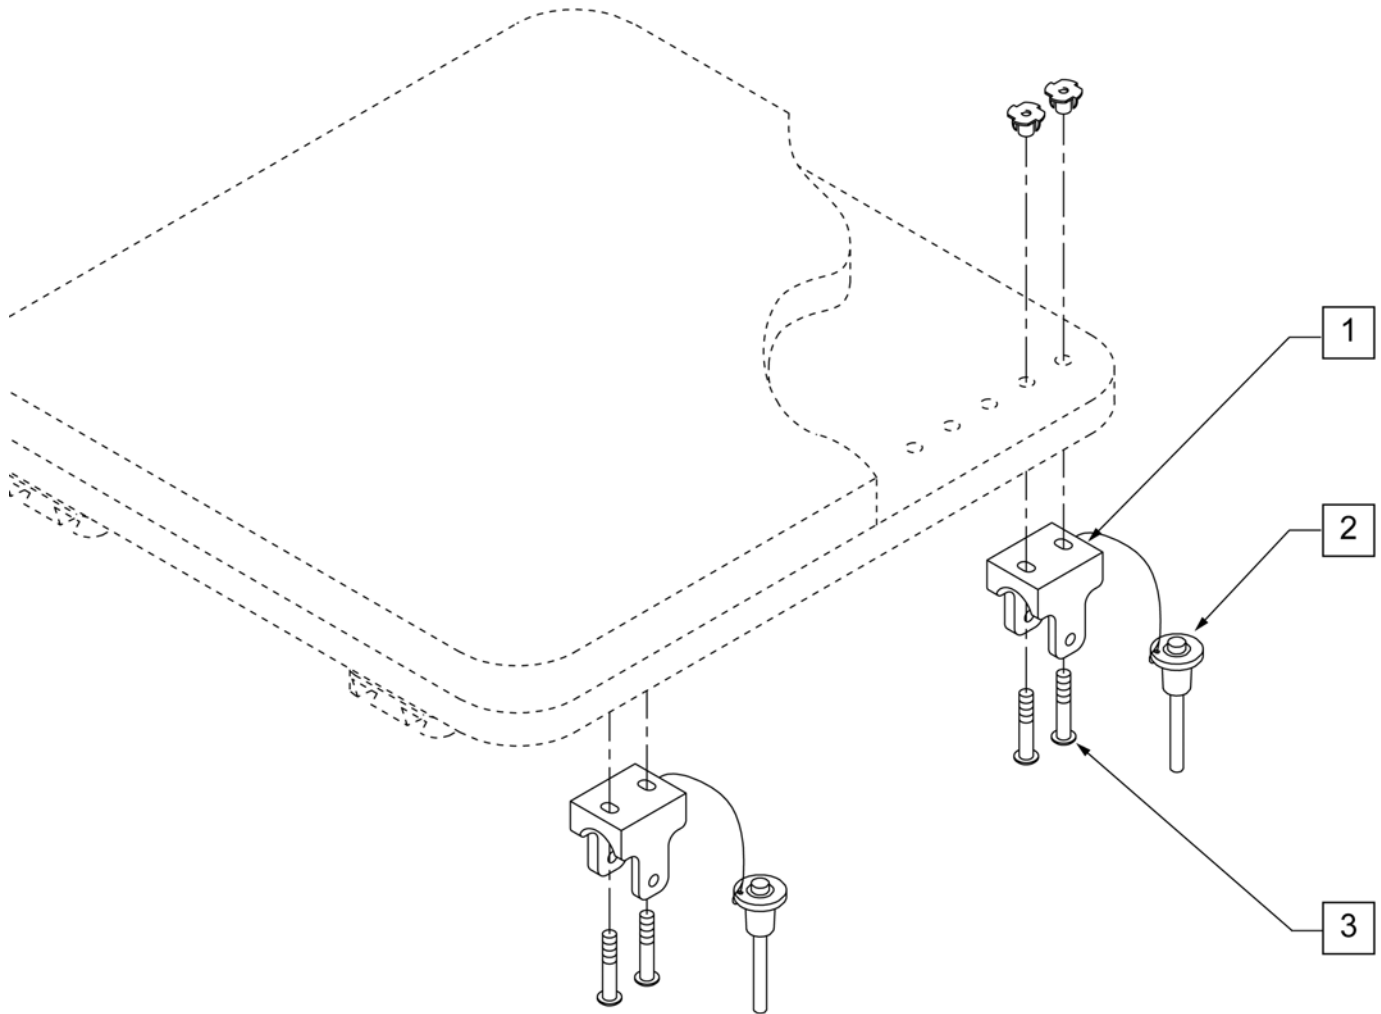

Pos.	Item Number	Description
1	562609	BRACKET SEAT QTS/BACK Z2
2	349020	STROLLER HANDLE RELEASE PIN
3	226101	1/4-20 x 3/4 BH C/S
1-3	920350	Q2 DEPTH ADJ BACK HDWR KIT
1-3*	920591	Q2 DPTH ADJ BCK HDWR KIT TRNST