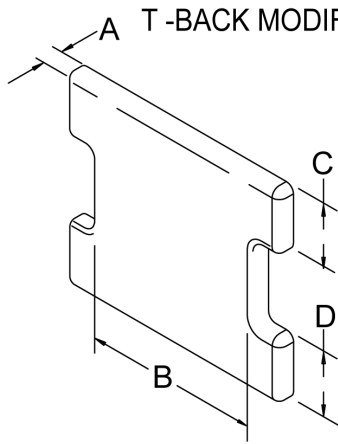

NOTE: MUST PROVIDE CONVENTIONAL ORDER FORM.