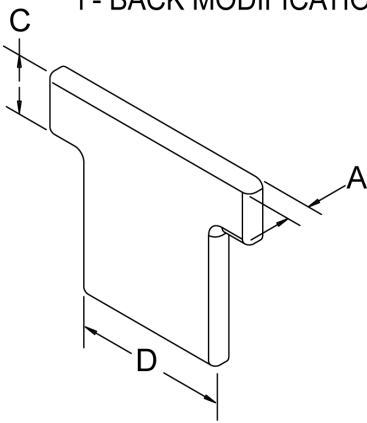

STANDARD PLANAR

CONTOUR MODIFICATION

BIANGULAR MODIFICATION

PELVIC / LUMBAR MODIFICATION

I - BACK MODIFICATION

T - BACK MODIFICATION

GRID BACK MODIFICATION

**NOTE:** MUST PROVIDE CONVENTIONAL ORDER FORM.

Pos.	Item Number	Description	Pos.	Item Number	Description
1A	221090	1/4-28 x 3/8 BH C/S BLK	4	550129	HDWR MOUNTING CHANNEL 24"
1B	221094	1/4-28 x 7/16 BH C/S BLK	5	112525	1/4-28 CHANNEL NUT-2 HOLE
2	106943	WASHER FLAT AN 1/4 ROHS	6	481106-QU	1/4-28 CHANNEL NUT
3	226106	1/4-20 x 3/4 BH C/S BLK	1A,2,5	341212	1/4-28 x 7/16 SCREWCHANNEL NUT
4	550116	HDWR MOUNTING CHANNEL 8"	1B,2,5	341216	1/4-28 x 7/16 SCRW W/2H CHANL NUT
4	550118	HDWR MOUNTING CHANNEL 10"	1A,2,6	341210	1/4-28 x 3/8 SCREW W/CHANL NUT
4	550120	HDWR MOUNTING CHANNEL 12"	1B,2,6	341212	1/4-28 x 7/16 SCREW W/CHANL NUT
4	550122	HDWR MOUNTING CHANNEL 14"	3,4	881405	MNTG CHANNEL W/ HDWR 8"
4	550124	HDWR MOUNTING CHANNEL 16"	3,4	881406	MNTG CHANNEL W/ HDWR 10"
4	550126	HDWR MOUNTING CHANNEL 18"	3,4	881407	MNTG CHANNEL W/ HDWR 12"
4	550127	HDWR MOUNTING CHANNEL 20"	3,4	881408	MNTG CHANNEL W/ HDWR 14"
4	550128	HDWR MOUNTING CHANNEL 22"	3,4	881409	MNTG CHANNEL W/ HDWR 16"