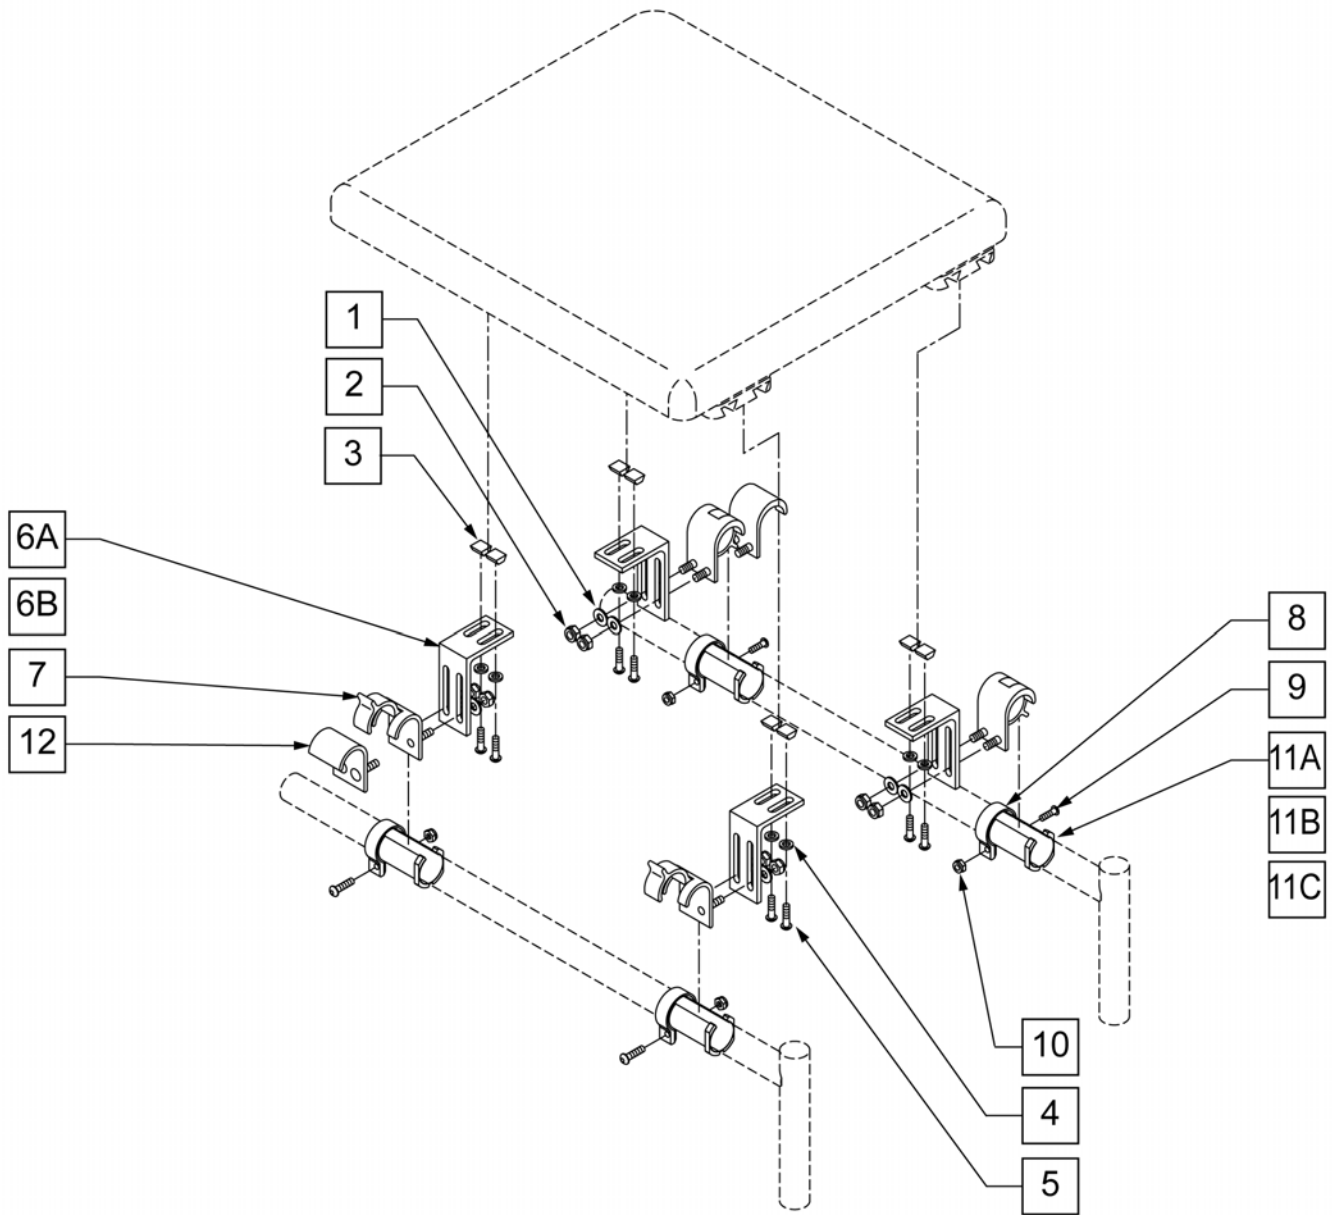

Pos.	Item Number	Description
1	455031-QU	#10 AN WASHER .032 SS
2	106935	NUT NYLOCK THIN 1/4-28 ROHS
3	481106-QU	1/4-28 CHANNEL NUT
4	106943	WASHER FLAT AN 1/4 ROHS
5	221090	1/4-28 x 3/8 BH C/S BLK
6A	450053	BRACKET 1" DOUBLE SLOT 90°
6B	450054	BRACKET 3" DOUBLE SLOT 90°
7	112516	ADJ SNAPTITE ASSM 1 1/8"
8	474113	SNAPTITE RECEIVER COLLAR CLAMP
9	226024-QU	10-32 x 7/8 BH C/S BLK
10	200101-QU	10-32 NYLOCK NUT THIN
11A	474110	SNAPTITE RECEIVER 3/4"
11B	112514	SNAPTITE RECEIVER 7/8"
11C	112515	SNAPTITE RECEIVER 1"