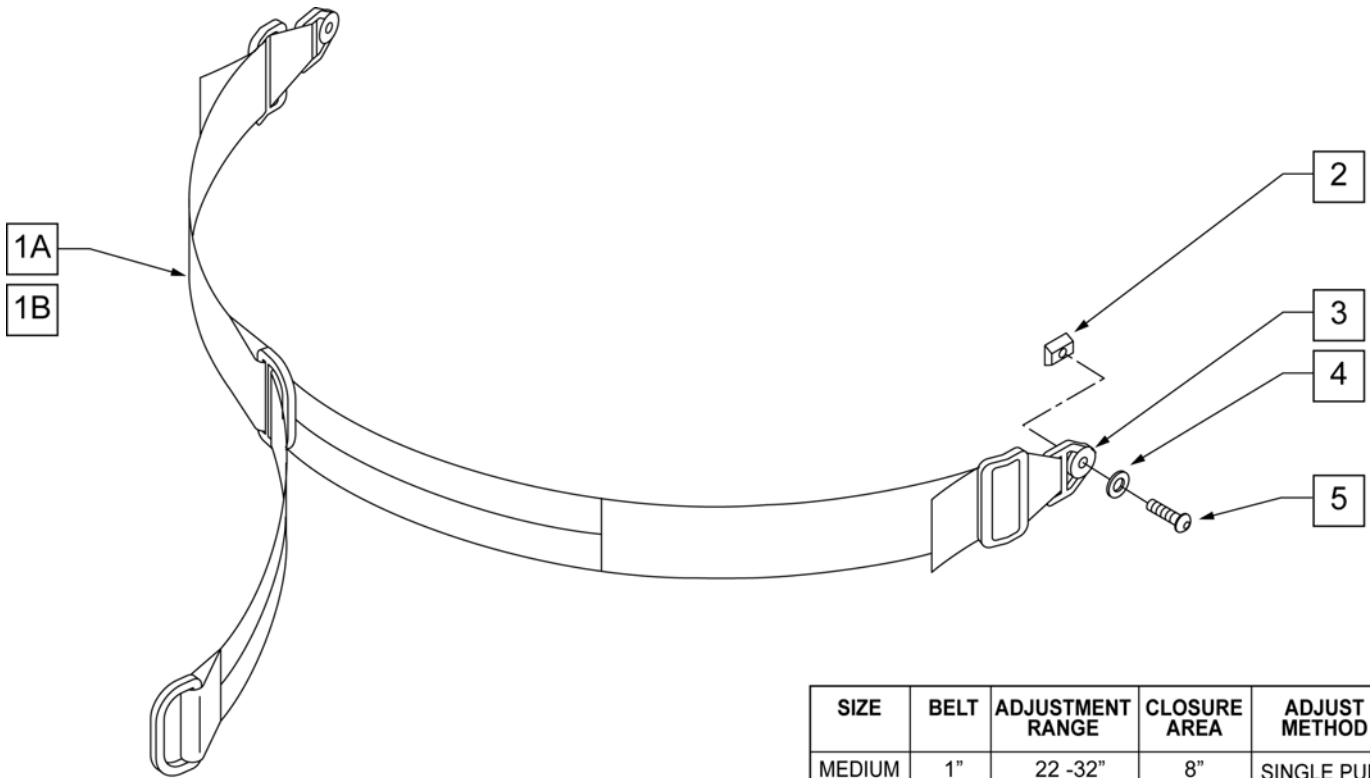

SIZE	BELT	ADJUSTMENT RANGE	CLOSURE AREA	ADJUST METHOD
MEDIUM	1"	22 -32"	8"	SINGLE PULL
LARGE	1"	26 -40"	8"	SINGLE PULL

Pos.	Item Number	Description
1A	112475	BELT 2" W/VELCRO® 34" AC
1B	112476	BELT 2" W/VELCRO® 40" AC
2	481106-QU	1/4-28 CHANNEL NUT
3	112525	PLASTIC WEBBING GROMMET
4	106943	WASHER FLAT AN 1/4 ROHS
5	221090	1/4-28 x 3/8 BH C/S BLK
1A-5	112475	BELT 2" W/VELCRO® 34" AC
1B,2-5	112476	BELT 2" W/VELCRO® 40" AC
3-5	341212	1/4 -28 x 7/16 SCREW/CHANNEL NUT