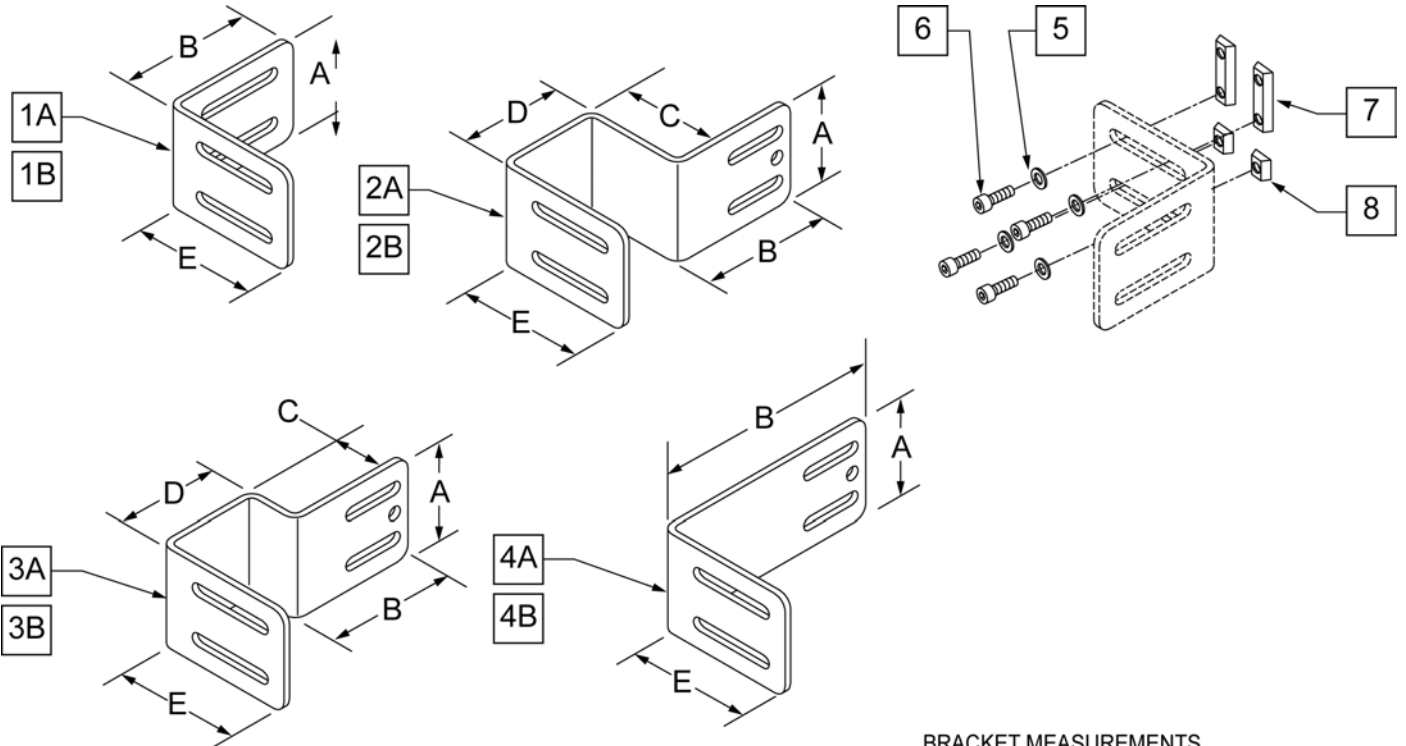

BRACKET MEASUREMENTS

	1A. 450585	1B. 450588	2A. 450591	2B. 450594	3A. 450597	3B. 450600	4A. 450609	4B. 450612
"A"	2"	2"	2"	2"	2"	2"	2"	2"
"B"	2.8"	3.8"	2.8"	2.8"	2.8"	2.8"	4.6"	5.6"
"C"	N/A	N/A	2"	2"	1"	1"	N/A	N/A
"D"	N/A	N/A	1.9"	2.9"	1.9"	2.9"	N/A	N/A
"E"	2.9"	2.9"	2.9"	2.9"	2.5"	2.9"	2.9"	2.9"

Pos.	Item Number	Description
1A	450585	ANGLE BRACKET 1" BLK
1B	450588	ANGLE BRACKET 2" BLK
2A	450591	2" OFFSET BRACKET 1.7" BLK
2B	450594	2" OFFSET BRACKET 2.7" BLK
3A	450597	1" OFFSET BRKT 1.7" BLK
3B	450600	1" OFFSET BRKT 1.7" BLK
4A	450609	L BRACKET 1.7" BLK
4B	450612	L BRACKET 2.7" BLK
5	106943	WASHER FLAT AN 1/4 ROHS
6	221090	1/4-28 x 3/8 BH C/S BLK
7	112525	1/4-28 CHANNEL NUT -2 HOLE
8	481106-QU	1/4-28 CHANNEL NUT