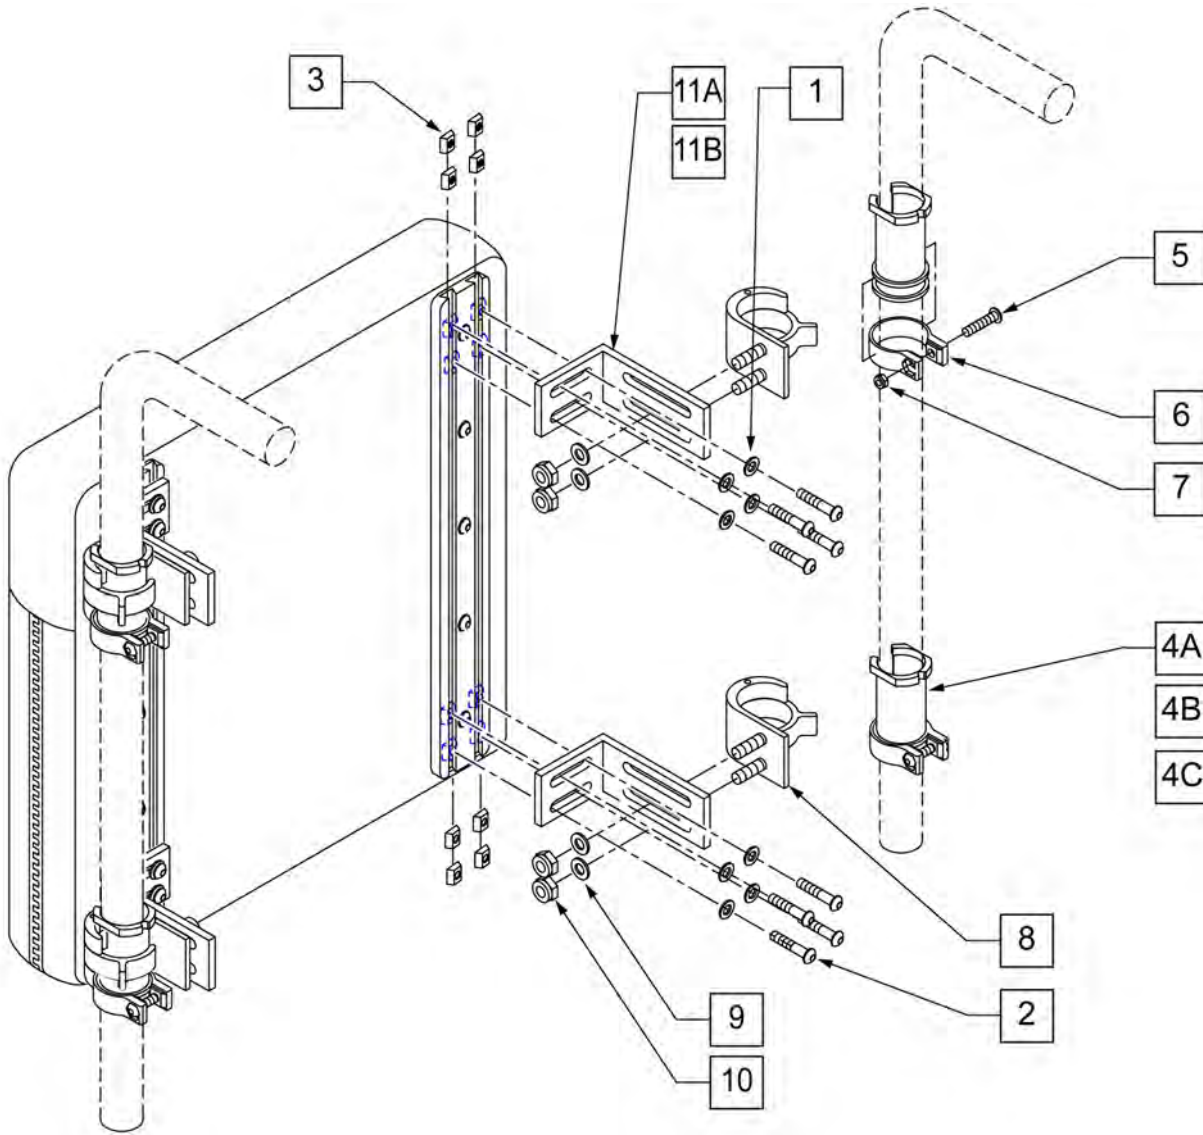

Pos.	Item Number	Description	Pos.	Item Number	Description
1	106943	WASHER FLAT AN 1/4 ROHS	9	455031-QU	#10 AN WASHER .032 SS
2	221090	1/4-28 x 3/8 BH C/S BLK	10	106935	NUT NYLOCK THIN 1/4-28 ROHS
3	481106-QU	1/4-28 CHANNEL NUT	11A	450053-QU	BRACKET 1" DOUBLE SLOT 90°
4A	474110	SNAPTITE RECEIVER 3/4"	11B	450054-QU	BRACKET 3" DOUBLE SLOT 90°
4B	112514	SNAPTITE RECEIVER 7/8"	1-11A	921433	SNAPTITE SEAT/HDWR 3/4"-1" BRKT
4C	112515	SNAPTITE RECEIVER 1"	1-3,4B,5-11A	921434	SNAPTITE SEAT/HDWR 7/8"-1" BRKT
5	226024-QU	10-32 x 7/8 BH C/S BLK	1-3,4C,5-11A	921435	SNAPTITE SEAT/HDWR 1"-1" BRKT
6	474113	SNAPTITE REC COLLR CLAMP	1-10,11B	921436	SNAPTITE SEAT/HDWR 3/4"-3" BRKT
7	200101-QU	10-32 NYLOCK NUT THIN	1-3,4B,5-10,11B	921437	SNAPTITE SEAT/HDWR 7/8"-3" BRKT
8	112516	ADJ SNAPTITE ASSM 1 1/8"	1-3,4C,5-10,11B	921438	SNAPTITE SEAT/HDWR 1"-3" BRKT