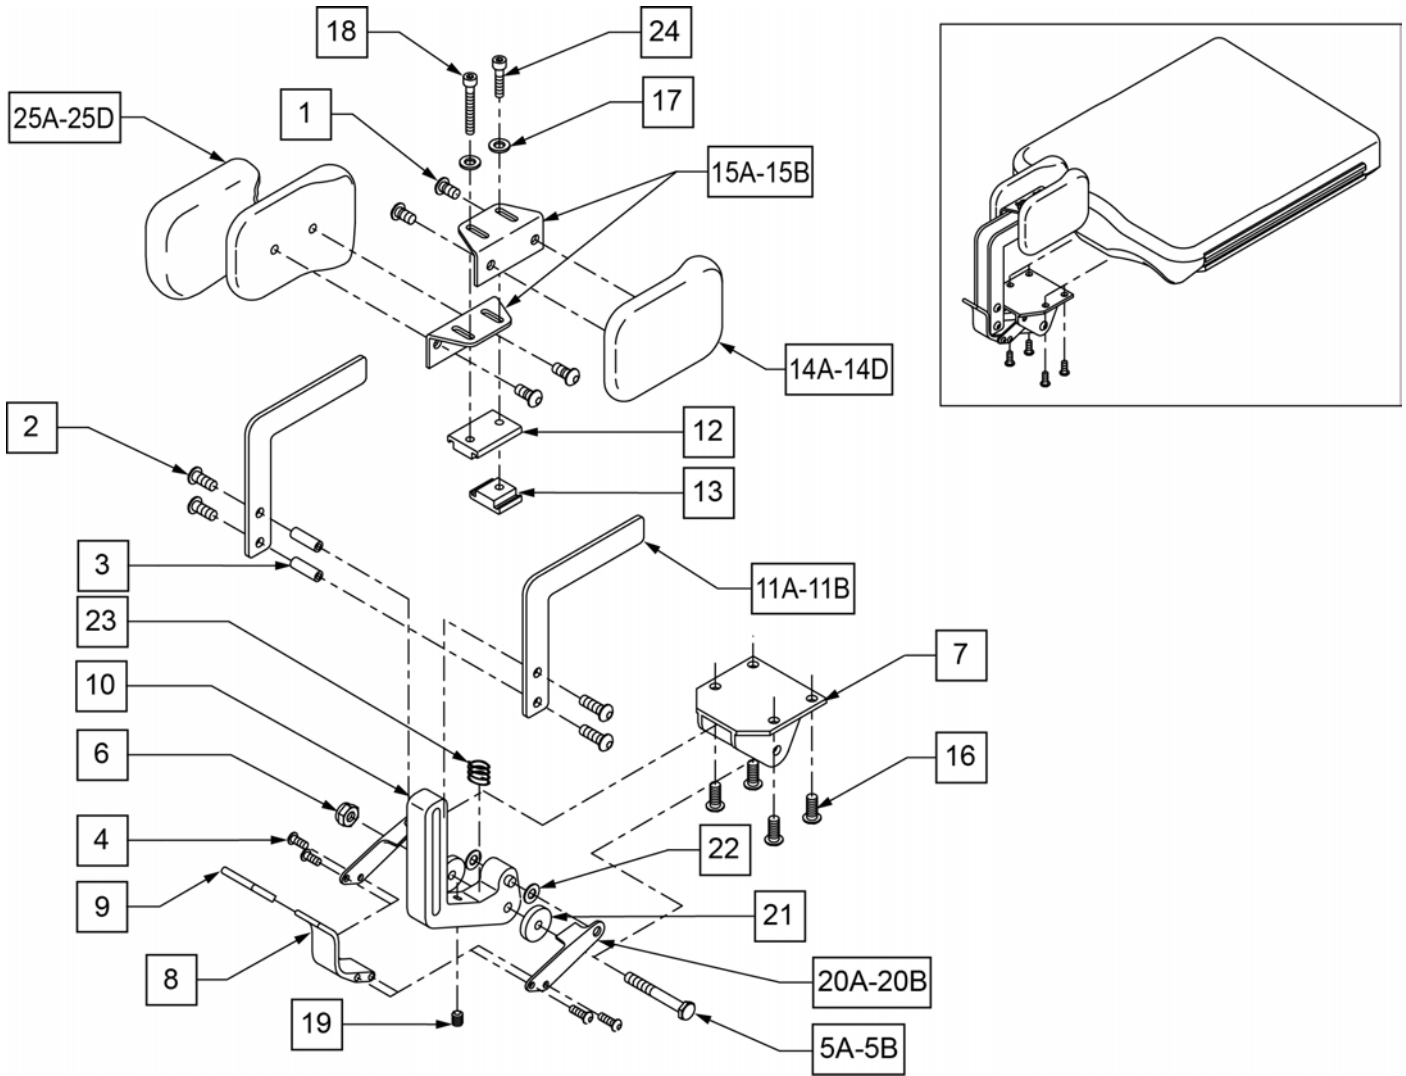

Pos.	Item Number	Description
1	220118-QU	10-32 x 1/4 BH C/S BLK
2	455005-QU	10-24 x 1/4 ALLEN BH SCREW
3	455035-QU	ALUMINUM PIN
4	455049-QU	8-32 x 1/4 SELF TAP SCREW ZN
5A	106972	1/4-28 x 1 1/2 G8 HEX C/S
5B	221124-QU	1/4-28 x 1 1/4 G8 HEX C/S
6	455021-QU	1/4-28 LOCK NUT
7	452219-QU	HIP ABD MOUNTING PLATE ASSM
9	112466	HIP ABD RELEASE LEVER BOOT
11A	450220-QU	HIP ABD L-PLATE SMALL
11B	450221-QU	HIP ABD L-PLATE LARGE
12	450218-QU	HIP ABD TOP PLATE MNT THREADED
13	450217-QU	HIP ABD BTTM PLATE MNT THREADED
14A	450810	HIP ABD PAD ONLY 3"H x 4"L
14B	450811	HIP ABD PAD ONLY 3"H x 6"L
14C	450812	HIP ABD PAD ONLY 4"H x 6"L
14D	450813	HIP ABD PAD ONLY 4"H x 8"L
15A	450235	HIP ABD ADJ PAD PLATE SMALL
15B	450236	HIP ABD ADJ PAD PLATE MEDIUM