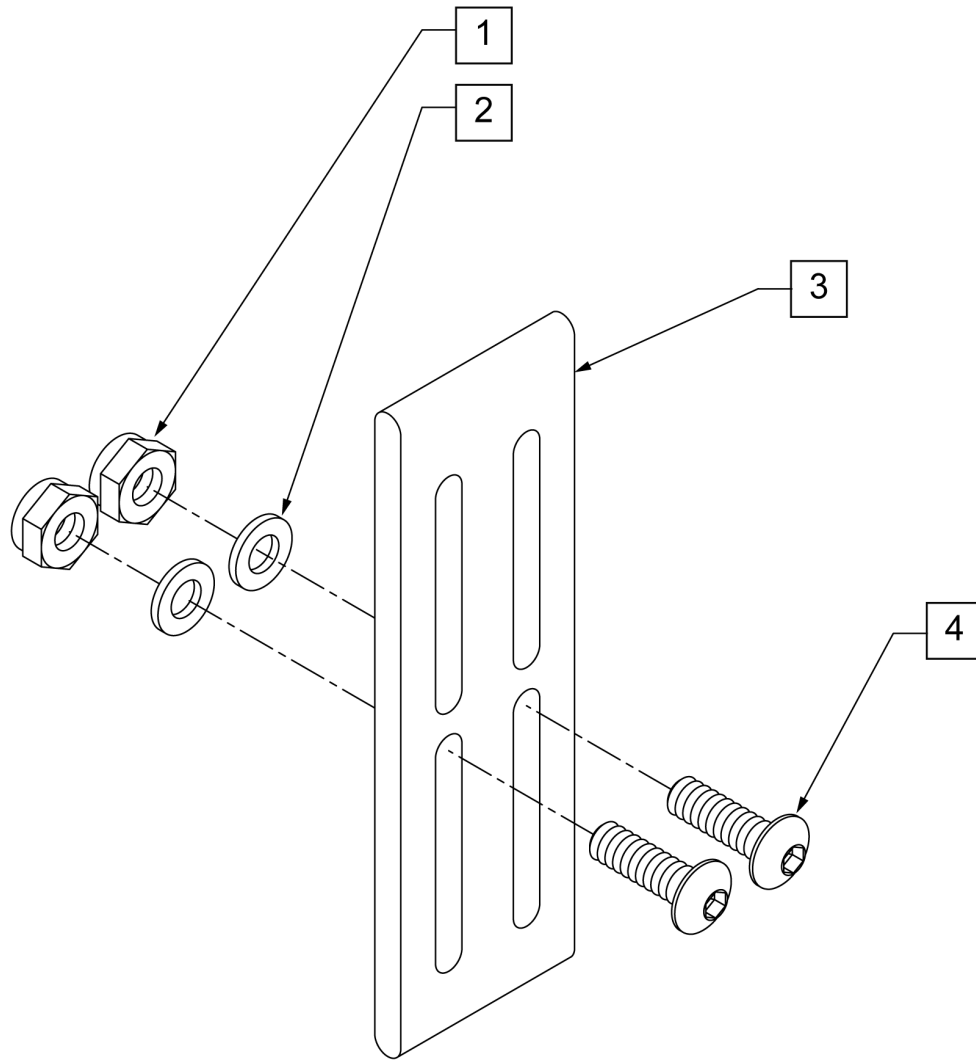

Pos.	Item Number	Description
1	106935	NUT NYLOCK THIN 1/4-28 ROHS
2	455031-QU	#10 AN WASHER .032 SS
3	450052-QU	BRACKET EXTENDER
4	226020-QU	10-32 x 5/8 BH C/S BLK