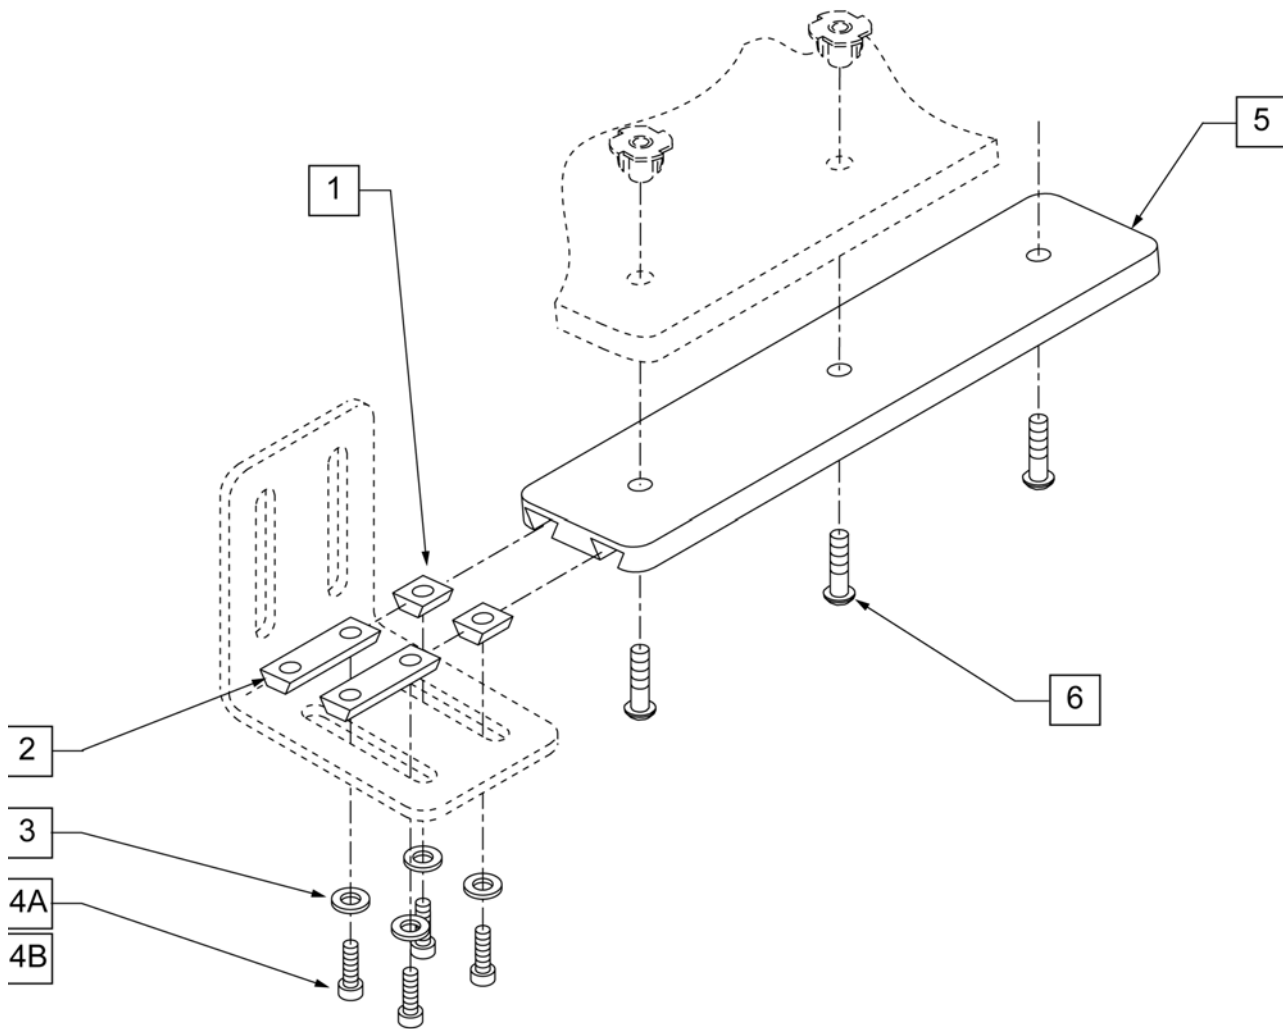

Pos.	Item Number	Description	Pos.	Item Number	Description
1	481106-QU	1/4-28 CHANNEL NUT	5	550128	HDWR MOUNTING CHANNEL 22"
2	112525	1/4-28 CHANNEL NUT-2 HOLE	5	550129	HDWR MOUNTING CHANNEL 24"
3	106943	WASHER FLAT AN 1/4 ROHS	6	226106	1/4 -20 x 3/4 BUTTON C/S BLK
4A	221090	1/4-28 x 3/8 BH C/S BLK	2-4A	341214	1/4-28 x 3/8 SCW W/2H CHANNEL NUT
4B	221094	1/4-28 x 7/16 BH C/S BLK	2,3,4B	341216	1/4-28 x 7/16 SCW W/2H CHANNEL NUT
5	550116	HDWR MOUNTING CHANNEL 8"	1,3,4A	341210	1/4-28 x 3/8 SCW W/CHANNEL NUT
5	550118	HDWR MOUNTING CHANNEL 10"	1,3,4B	341212	1/4-28 x 7/16 SCW W/CHANNEL NUT
5	550120	HDWR MOUNTING CHANNEL 12"	5,6	881405	MNTG CHANNEL W/ HDWR 8"
5	550122	HDWR MOUNTING CHANNEL 14"	5,6	881406	MNTG CHANNEL W/ HDWR 10"
5	550124	HDWR MOUNTING CHANNEL 16"	5,6	881407	MNTG CHANNEL W/ HDWR 12"
5	550126	HDWR MOUNTING CHANNEL 18"	5,6	881408	MNTG CHANNEL W/ HDWR 14"
5	550127	HDWR MOUNTING CHANNEL 20"	5,6	881409	MNTG CHANNEL W/ HDWR 16"