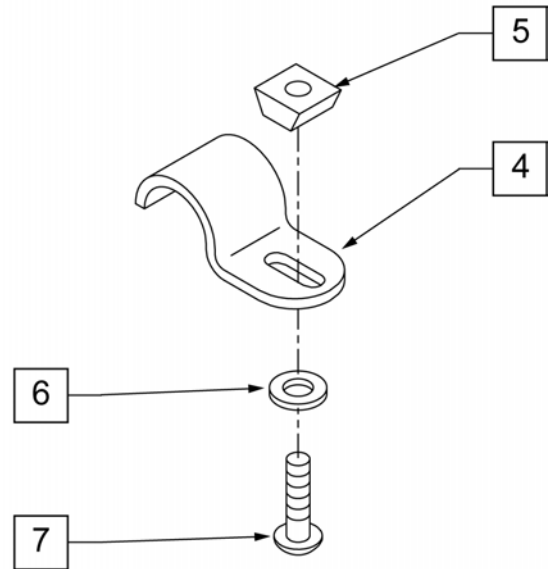

Pos.	Item Number	Description
1A	450672	2 1/2" DROP HOOK 1" D BLK
1B	450675	2 1/2" DROP HOOK 7/8" D BLK
2A	450678	2" DROP HOOK 1" D BLK
2B	450681	2" DROP HOOK 7/8" D BLK
3A	HDW6711	1" DROP HOOK 7/8" D BLK
3B	HDW6721	1" DROP HOOK 1" DIA BLK
4	450714	7/8" HOOK CLAMP CHROME
5	481106-QU	1/4-28 CHANNEL NUT
6	106943	WASHER FLAT AN 1/4 ROHS
7	221090	1/4-28 x 3/8 BH C/S BLK
5-7	341212	1/4 -28 x 7/16 SCW CHANNEL NUT