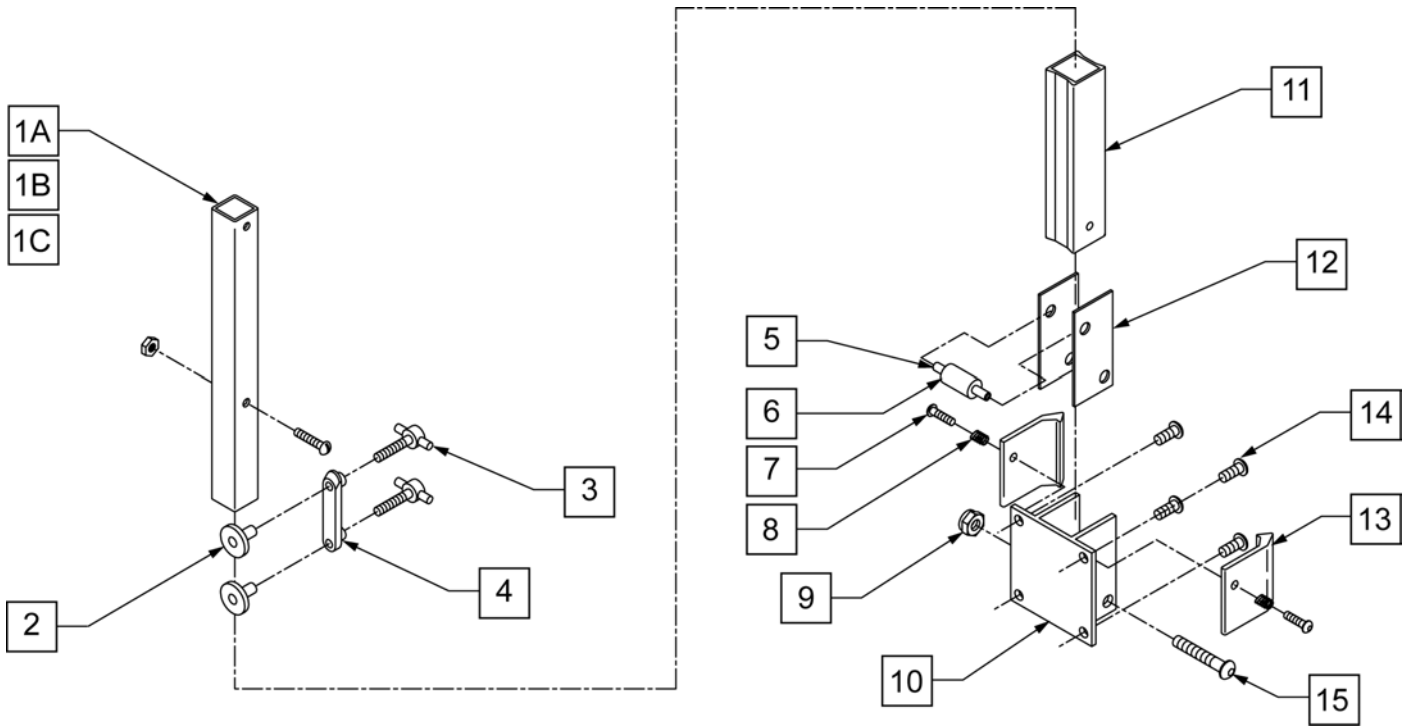

Pos.	Item Number	Description
1A	450135-QU	HDRST VERT POST SHORT FLIP
1B	450136-QU	HDRST VERT POST LONG FLIP
1C	450139-QU	X-SHORT POST
2	455050-QU	10-32 x 3/8 T-NUT SQUARE SIDE
3	455052-QU	10-32 x 7/8 THUMB SCREW
4	455051-QU	HEADREST SLIDE
5	455029-QU	STEEL PIN
6	455053-QU	RUBBER SLEEVE 3/4"
7	455047-QU	6-32 x 3/8 TRESS HD PHIL
8	112512	#10 STRAIGHT SPRING
9	200101-QU	10-32 NYLOCK NUT THIN
10	450127-QU	HDRST FLIP BRKT
11	450121-QU	HDRST VERT POST RECEIVER
12	450122-QU	HDRST VERT POST PLATE PLST
13	450123-QU	HDRST VERT POST LATCH PLT R
13	450124-QU	HDRST VERT POST LATCH PLT L
14	226020	10-32 x 5/8 BH C/S BLK
15	281149-QU	10-32 x 1 1/2 BH C/S SS
5-13,15	112455	HDRST FLIP BRKT ASSM
1B,2-4	112456	HDRST VERT POST FLIP ASSM LNG
1A-4	112457	HDRST VERT POST FLIP ASSM SHT
1C,2-4	450166-QU	HDRST VERT POST FLP ASSM X-SHT
1C,2-15	450572-QU	MNT HDWR FLIP ASSM X-SHORT
1A-15	450573-QU	MNT HDWR FLIP ASSM SHORT
1B,2-15	450574-QU	MNT HDWR FLIP ASSM LONG