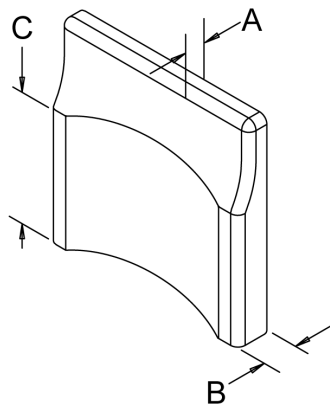

CONTOUR MODIFICATION