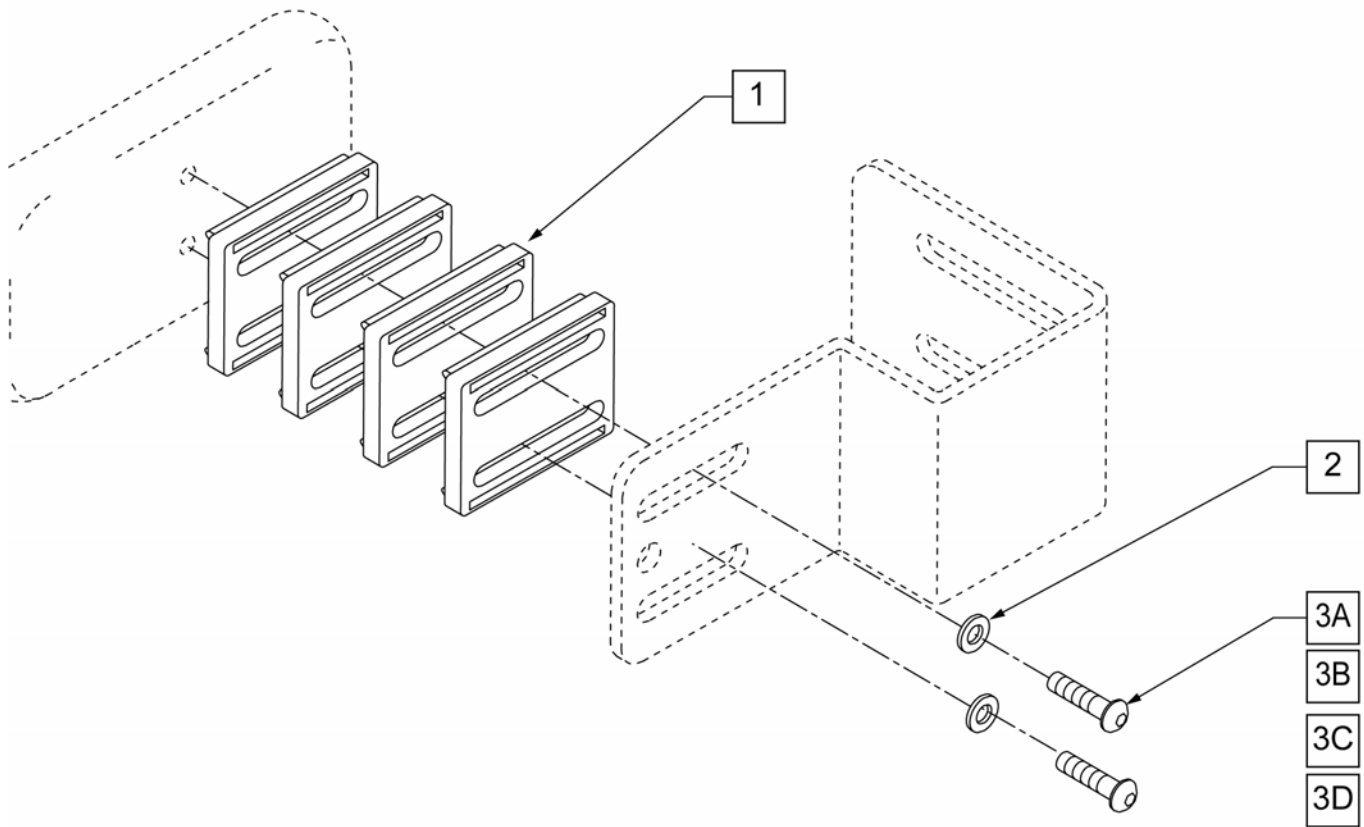

Pos.	Item Number	Description
1	112590	BRACKET SPACER 1/4"
2	455031-QU	#10 AN WASHER .32 SS
3A	226020-QU	10-32 x 5/8 BH C/S BLK
3B	226024-QU	10-32 x 7/8 BH C/S BLK
3C	226029-QU	10-32 x 1 1/8 BH C/S BLK
3D	226032-QU	10-32 x 1 1/2 BH C/S BLK