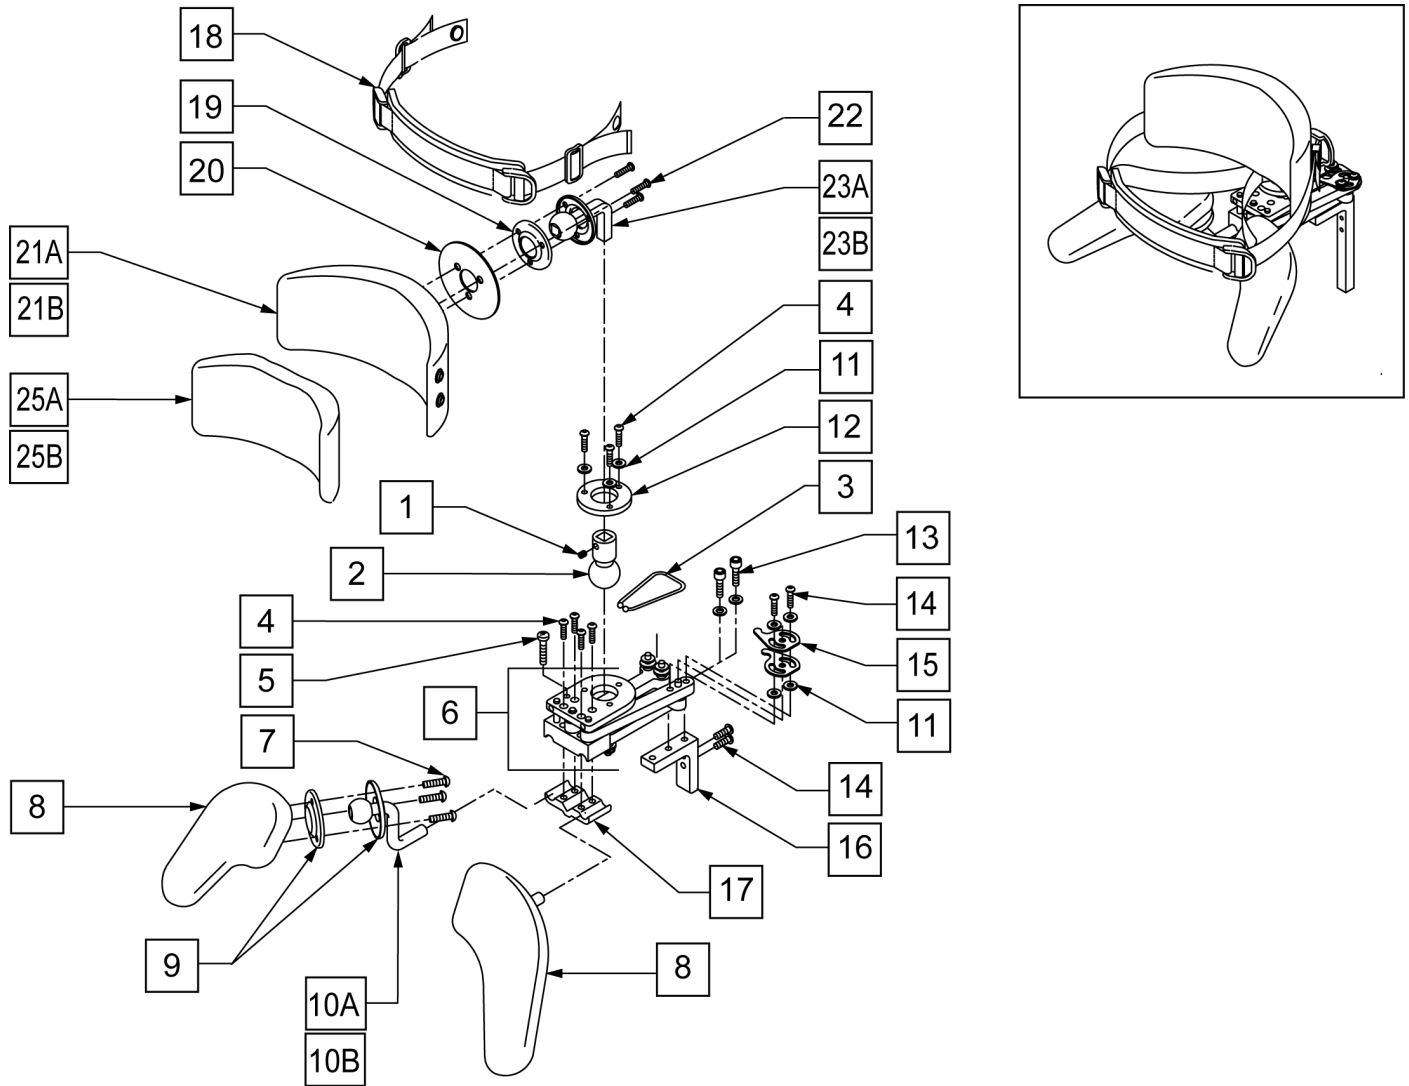

NOTE: WHEN ORDERING HEADPADS, SUPPORT PADS, AND COVERS, PLEASE ASK YOUR SEATING SPECIALIST FOR ASSISTANCE.

Pos.	Item Number	Description
1	455067	10-24 SET SCREW
2	112495	ROTATIONAL HEADREST BALL
3	112496	ROTATIONAL HEADREST CORD
4	455008-QU	10-24 x 3/4 ALLEN BH SCREW
5	455061-QU	10-24 x 1 1/4 PHILLIPS SCREW
6	112497	ROTATIONAL LINKAGE
7	455010-QU	10-32 x 3/4 BH C/S BLK
8	X450105	OCCIPITAL HEADREST PAD R
8	X450104	OCCIPITAL HEADREST PAD L
8	450104-QU	OCCIPITAL HEADREST PAD (PR)
9	450112-QU	HEADREST LOCKING RING 7/8"
10A	112448	OCCIPITAL ADJ ROD W/BALL STD R
10A	112449	OCCIPITAL ADJ ROD W/BALL STD L
10B	112450	OCCIPITAL ADJ ROD W/BALL SM R