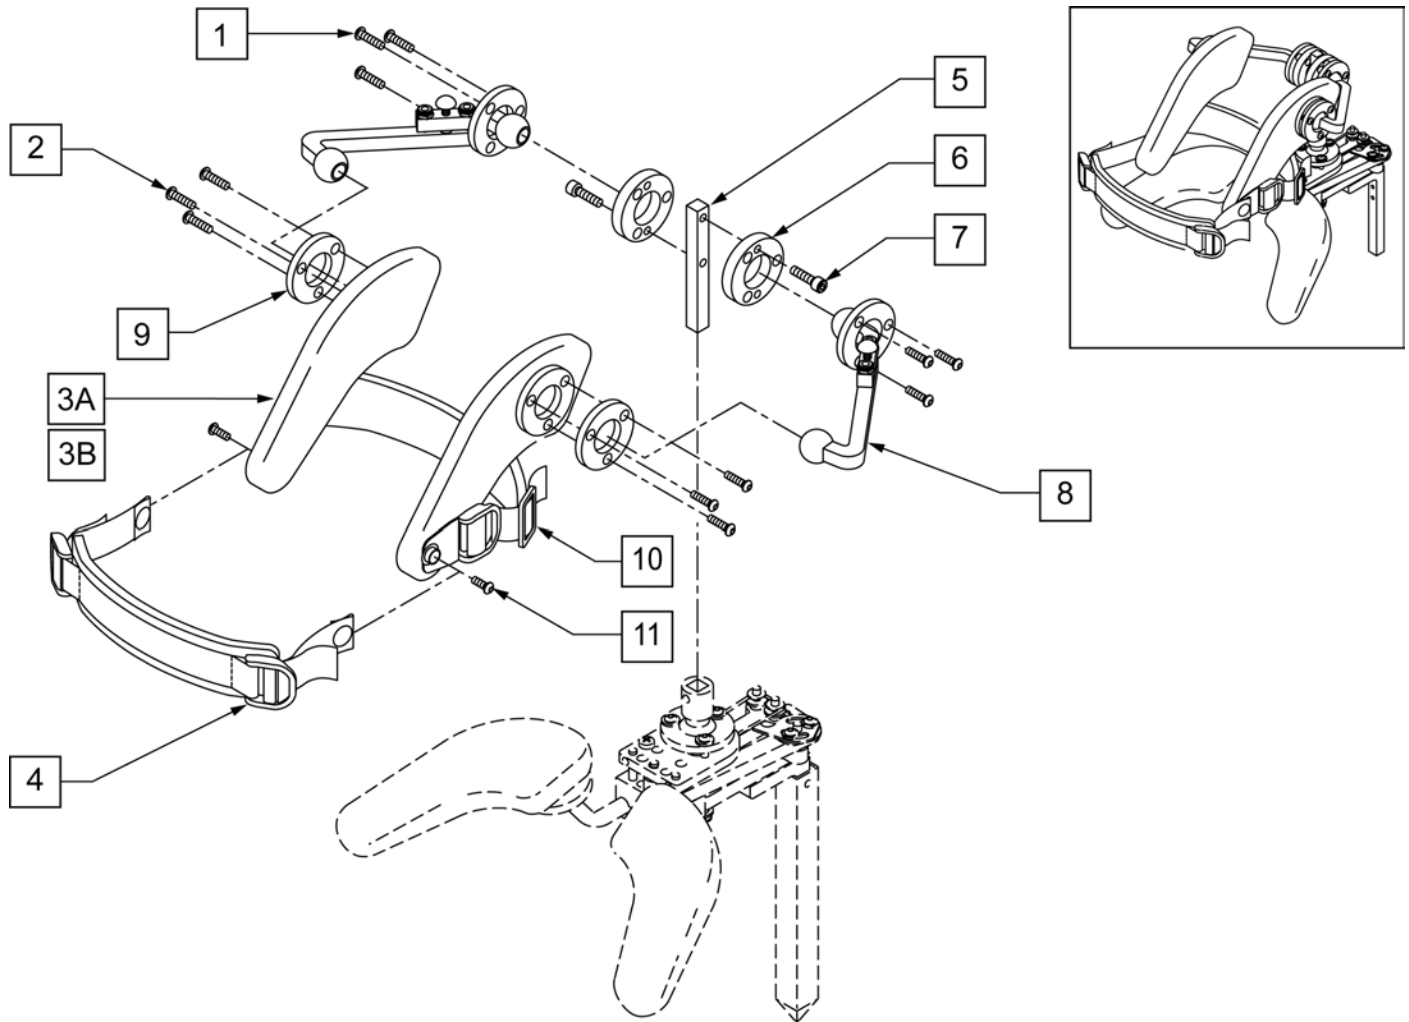

NOTE: WHEN ORDERING HEADPADS, SUPPORT PADS, AND COVERS, PLEASE ASK YOUR SEATING SPECIALIST FOR ASSISTANCE.

Pos.	Item Number	Description	Remarks
1	455008-QU	10-24 x 3/4 ALLEN BH SCREW	
2	455010-QU	10-32 x 3/4 BH C/S BLK	
3A	X450106	ROTATNL OCCIPITAL HDRST PAD L	LEFT
3B	X450107	ROTATNL OCCIPITAL HDRST PAD R	RIGHT
4	451222-QU	HEADREST STRAP (4 PAD)	
5	112500	ROTATNL HDRST (4 PAD) POST	
6	112501	ROTATNL HDRST (4 PAD) IN RING	
7	455015-QU	10-24 x 1 ALLEN SOC HD SCREW	
8	112502	ROTATNL HDRST (4 PAD) LATERAL QR ROD R	RIGHT
8	112504	ROTATNL HDRST (4 PAD) LATERAL QR ROD L	LEFT
9	450112-QU	HDREST LOCKING RING 7/8"	
10	112489	HDREST STRIP (4 PAD) REAR	
11	112513	6-32 x 5/16 BHCS	
1-11	112589	ROTATNL HDRST (4 PAD) ASSM