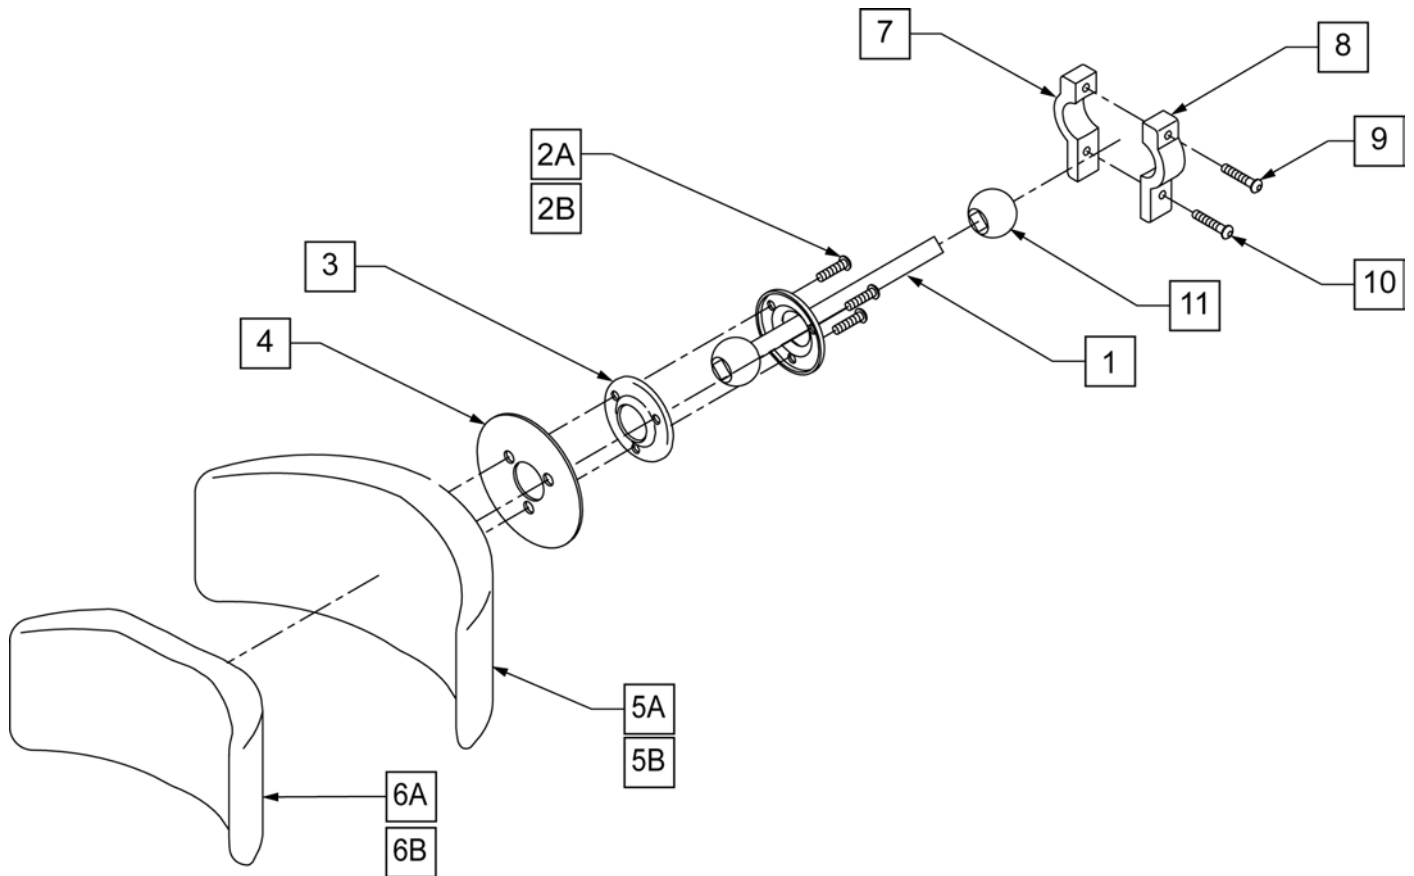

NOTE: WHEN ORDERING HEADPADS AND COVERS, PLEASE ASK YOUR SEATING SPECIALIST FOR ASSISTANCE.

Pos.	Item Number	Description	Remarks
1	112439	HDRST ADJ ROD W/BALL	
2A	226028-QU	10-32 x 1 BH C/S BLK	
2B	226029-QU	10-32 x 1 1/8 BH C/S BLK	
3	450111-QU	HDRST LOCKING RING 1"	
4	450110-QU	HEADREST PAD PLATE	
5A	450100-QU	POSTERIOR HDRST PAD SMALL	
5B	450102-QU	POSTERIOR HDRST PAD LRG	
6A	112491	RUBATEX PAD COVER POSTERIOR SM	Small
6B	112492	RUBATEX PAD COVER POSTERIOR LG	Large
7	112440	HDRST BALL CLMP SNGL THRD	
8	112441	HDRST BALL CLMP SNGL NON-THRD	
9	455007-QU	10-24 x 1 ALLEN BH SCW	
10	455008-QU	10-24 x 3/4 ALLEN BH SCW	
11	450128-QU	ALUM BALL 1"	
1-4	112454	SINGLE HEADPAD HARDWARE	
1-5A	450240-QU	POSTERIOR HDRST ASSM SML PAD	
1-5A,7-11	452006-QUS	1-PAD HEAD SPPT W/SM PAD	
1-4,7-11	112505	1-PAD HEAD SPPT W/O PAD	
1-11	112506	1-PAD HEAD SPPT W/SM PAD RBTX	
1-4,5B,7-11	112493	1-PAD HEAD SPPT W/LG PAD	
1-4,5B,6B,7-11	452157-QU	1-PAD HEAD SPPT W/LG PAD RBTX