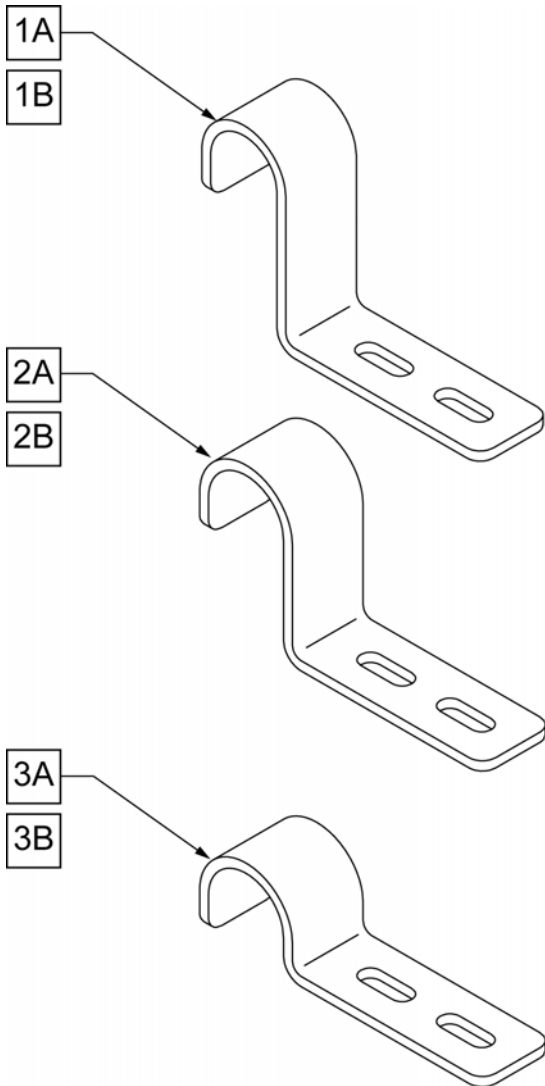

Pos.	Item Number	Description
1A	450672	2 1/2" DROP HOOK 1" D BLK
1B	450675	2 1/2" DROP HOOK 7/8" D BLK
2A	450678	2" DROP HOOK 1" D BLK
2B	450681	2" DROP HOOK 7/8" D BLK
3A	HDW6711	1" DROP HOOK 7/8" D BLK
3B	HDW6721	1" DROP HOOK 1" DIA BLK
4	450714	7/8" HOOK CLAMP CHROME
5	481106-QU	1/4-28 CHANNEL NUT
6	106943	WASHER FLAT AN 1/4 ROHS
7	221090	1/4-28 x 3/8 BH C/S BLK
5-7	341212	1/4 -28 x 7/16 SCW CHANNEL NUT