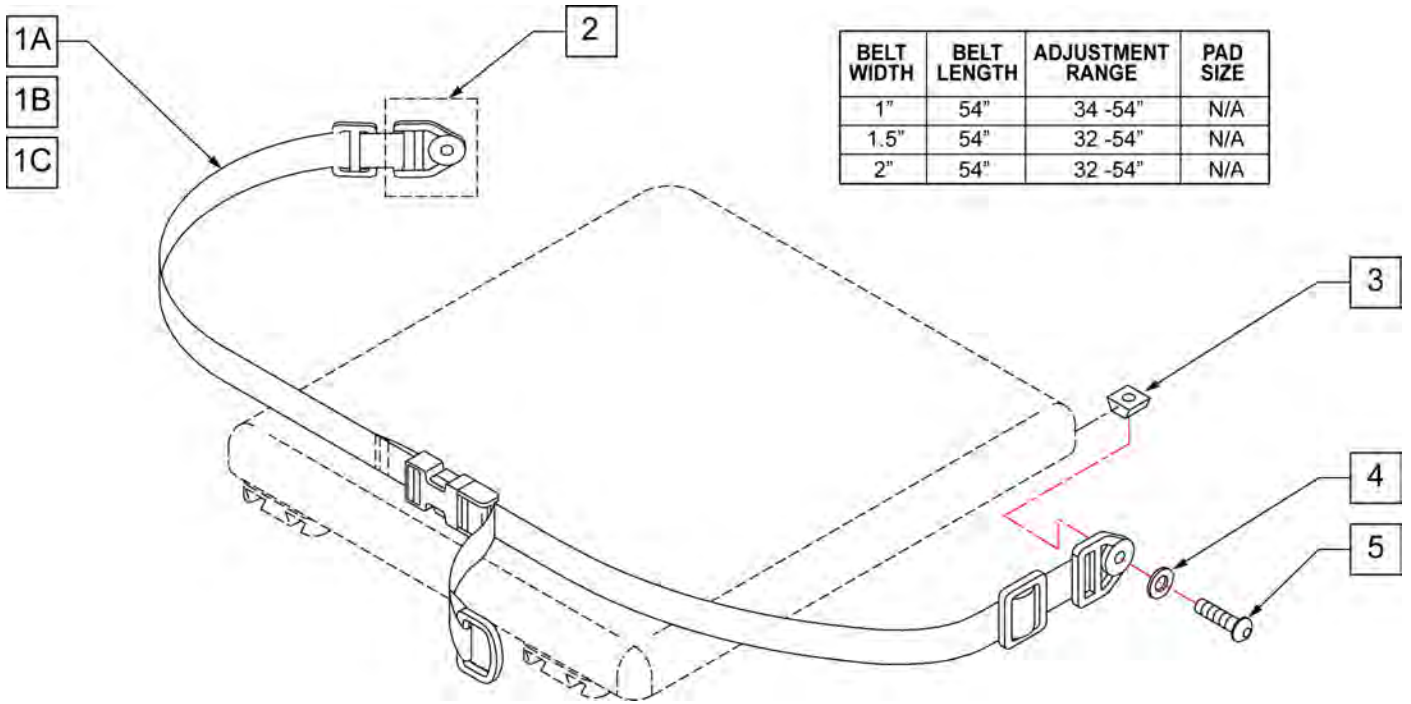

BELT WIDTH	BELT LENGTH	ADJUSTMENT RANGE	PAD SIZE
1"	54"	34 -54"	N/A
1.5"	54"	32 -54"	N/A
2"	54"	32 -54"	N/A

Pos.	Item Number	Description
2	451116-QU	PLASTIC WEBBING GROMMET
3	481106-QU	1/4-28 CHANNEL NUT
4	106943	WASHER FLAT AN 1/4 ROHS
5	221090	1/4-28 x 3/8 BH C/S BLK
1-5	112477	BELT 1" SNGL ADJ SQZ BKL AC
1B,2-5	450416-QU	BELT 1 1/2" SNG ADJ SQZ BKL AC
1C,2-5	450417-QU	BELT 2" SNGL ADJ SQZ BKL AC