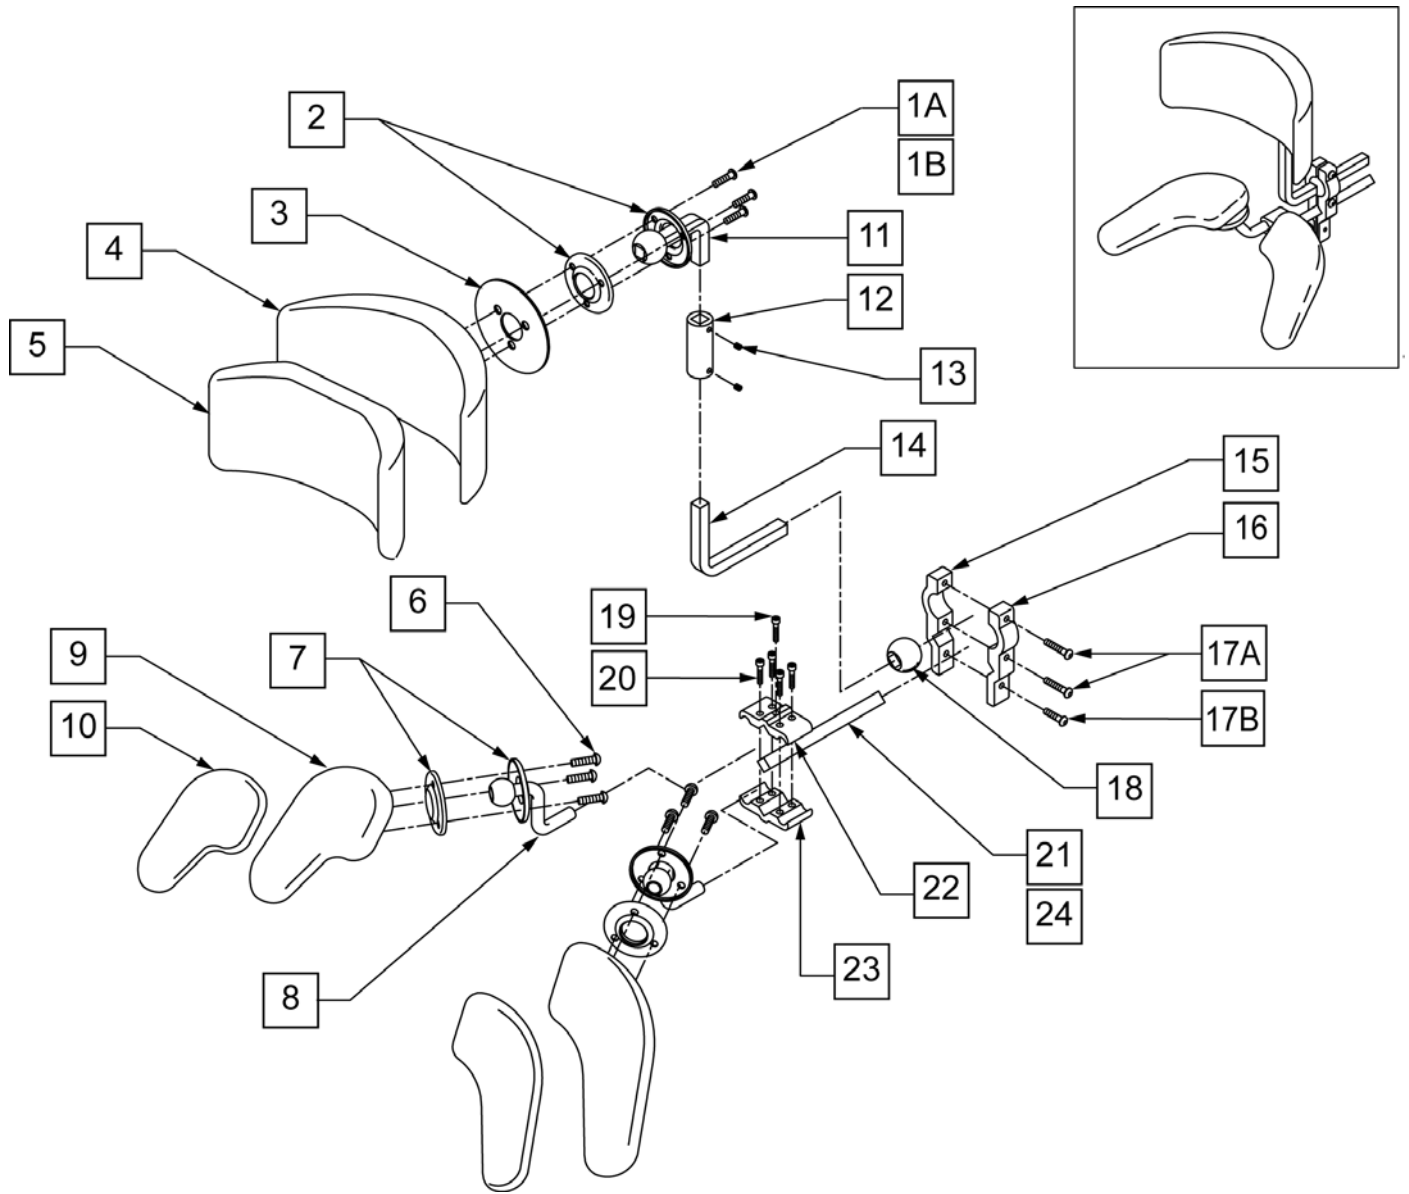

NOTE: WHEN ORDERING HEADPADS AND COVERS, PLEASE ASK YOUR SEATING SPECIALIST FOR ASSISTANCE.

Pos.	Item Number	Description	Remarks
1A	226028	10-32 x 1 BH C/S BLK	
1B	226029-QU	10-32 x 1 1/8 BH C/S BLK	
2	450111-QU	HEADREST LOCKING RING 1"	
3	452110-QU	HEADREST PAD PLATE	
4	450100-QU	POSTERIOR HDRST PAD JNR	
4	450102-QU	POSTERIOR HDRST PAD LARGE	
5	112491	RUBATEX PAD COVER POSTERIOR JNR	
5	112492	RUBATEX PAD COVER POSTERIOR LG	
6	455010	10-32 x 3/4 BH C/S BLK	
7	450112-QU	HEADREST LOCKING RING 7/8"	
8	112448	OCCIPITAL ADJ ROD W/BALL L STD	LEFT