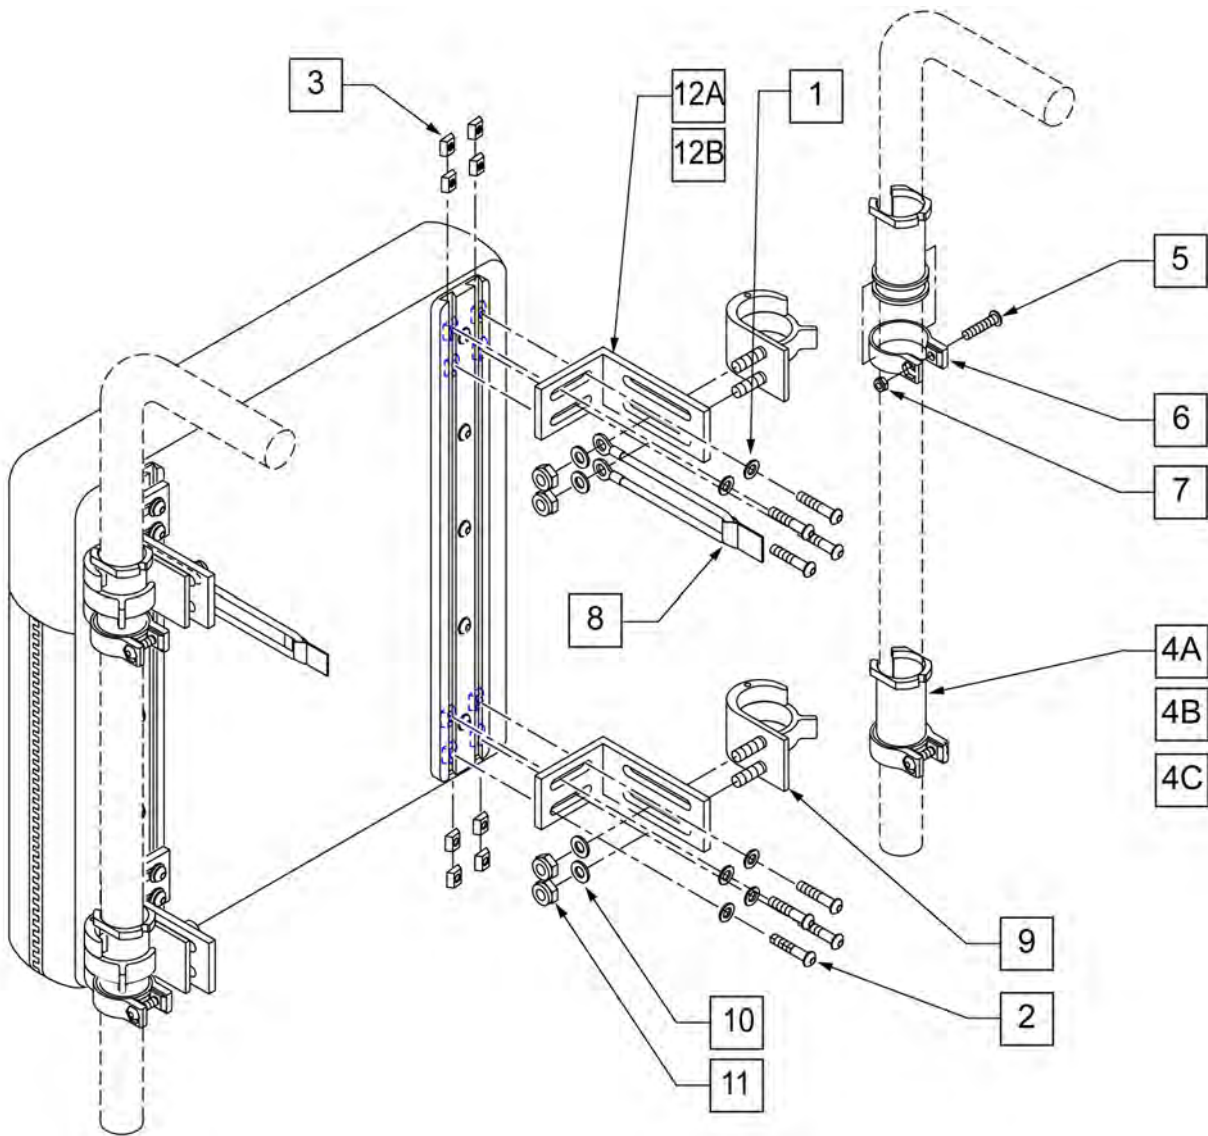

NOTE: TRANSIT APPROVED.

Pos.	Item Number	Description
1	106943	WASHER FLAT AN 1/4 ROHS
2	221090	1/4-28 x 3/8 BH C/S BLK
3	481106-QU	1/4-28 CHANNEL NUT
4A	474110	SNAPTITE RECEIVER 3/4"
4B	112514	SNAPTITE RECEIVER 7/8"
4C	112515	SNAPTITE RECEIVER 1"
5	226024-QU	10-32 x 7/8 BH C/S BLK
6	474113	SNAPTITE REC COLLR CLAMP
7	200101-QU	10-32 NYLOCK NUT THIN
8	474150	RETAINING STRAP TRANS
9	112516	ADJ SNAPTITE ASSM 1 1/8"
10	455031-QU	#10 AN WASHER .032 SS
11	106935	NUT NYLOCK THIN 1/4-28 ROHS
12A	450053	BRACKET 1" DOUBLE SLOT 90°
12B	450054	BRACKET 3" DOUBLE SLOT 90°
1-12A	921430	SNPTITE SEAT/HARDWARE 3/4"-1" BRKT
1-3,4B,5-12A	921431	SNPTITE SEAT/HARDWARE 7/8"-1" BRKT
1-3,4C,5-12A	921432	SNPTITE SEAT/HARDWARE 1"-1" BRKT