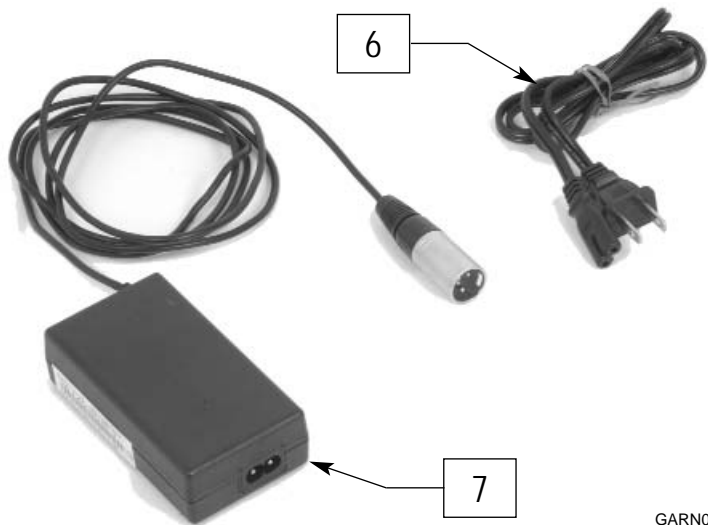

BATTERY AND BATTERY CHARGER

GARN0X04

GARN0X03

GARN0X17

GARN0X18

ITEM	NUMBER	DESCRIPTION	QTY
1	136516	BATTERY SCOOTER MICROLITE 10A	1
2-4	888912	BRACKET KIT GARNET	2

ITEM	NUMBER	DESCRIPTION	QTY
5	901014	BATTERY HOLDER STRAP	1
6,7	888901	OFF BOARD CHARGER GARNET	1