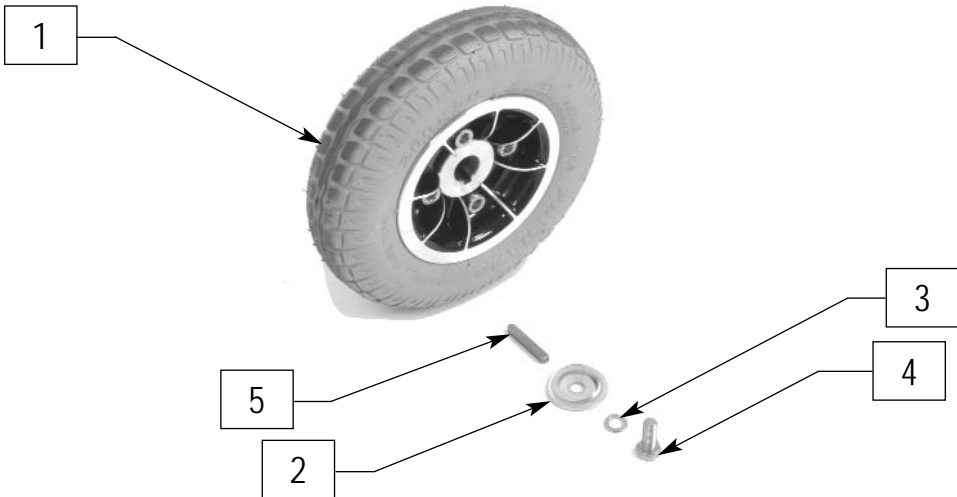

ANTI-TIP WHEELS

RUBY0X21

ITEM	NUMBER	DESCRIPTION	QTY
1-4	880987	ANTI-TIP WHEEL ASSEMBLY (PR)	

FLIP DOWN ARMRESTS

GARN0X05

ITEM	NUMBER	DESCRIPTION	QTY
1,2	888902	ARM SET WITH KNOBS GARNET	1
2	349049	KNOB M8 x1.25 x18	2

BATTERY AND BATTERY CHARGER

GARN0X04

GARN0X03

GARN0X17

GARN0X18

ITEM	NUMBER	DESCRIPTION	QTY
1	136516	BATTERY SCOOTER MICROLITE 10A	1
2-4	888912	BRACKET KIT GARNET	2

ITEM	NUMBER	DESCRIPTION	QTY
5	901014	BATTERY HOLDER STRAP	1
6,7	888901	OFF BOARD CHARGER GARNET	1

FRONT WHEEL ASSEMBLY

GARN0X21

GARN0X13

ITEM	NUMBER	DESCRIPTION	QTY
1	888909	FRONT WHEEL ASSY GARNET	1
1-7	888908	FRONT WHEEL KIT GARNET	

ITEM	NUMBER	DESCRIPTION	QTY
2-4,8	888916	STEERING SHAFT ASSY GARNET	

REAR WHEELS

RUBY0X05

ITEM	NUMBER	DESCRIPTION	QTY
1-4	888907	REAR WHEEL KIT GARNET	

HANDLE BAR ASSEMBLY

GARN0X15

ITEM	NUMBER	DESCRIPTION	QTY
1-14	888913	HANDLE/CONTROL KIT GARNET	
12-14	886985	HNDLE REL LEVER ASSM GARNET	