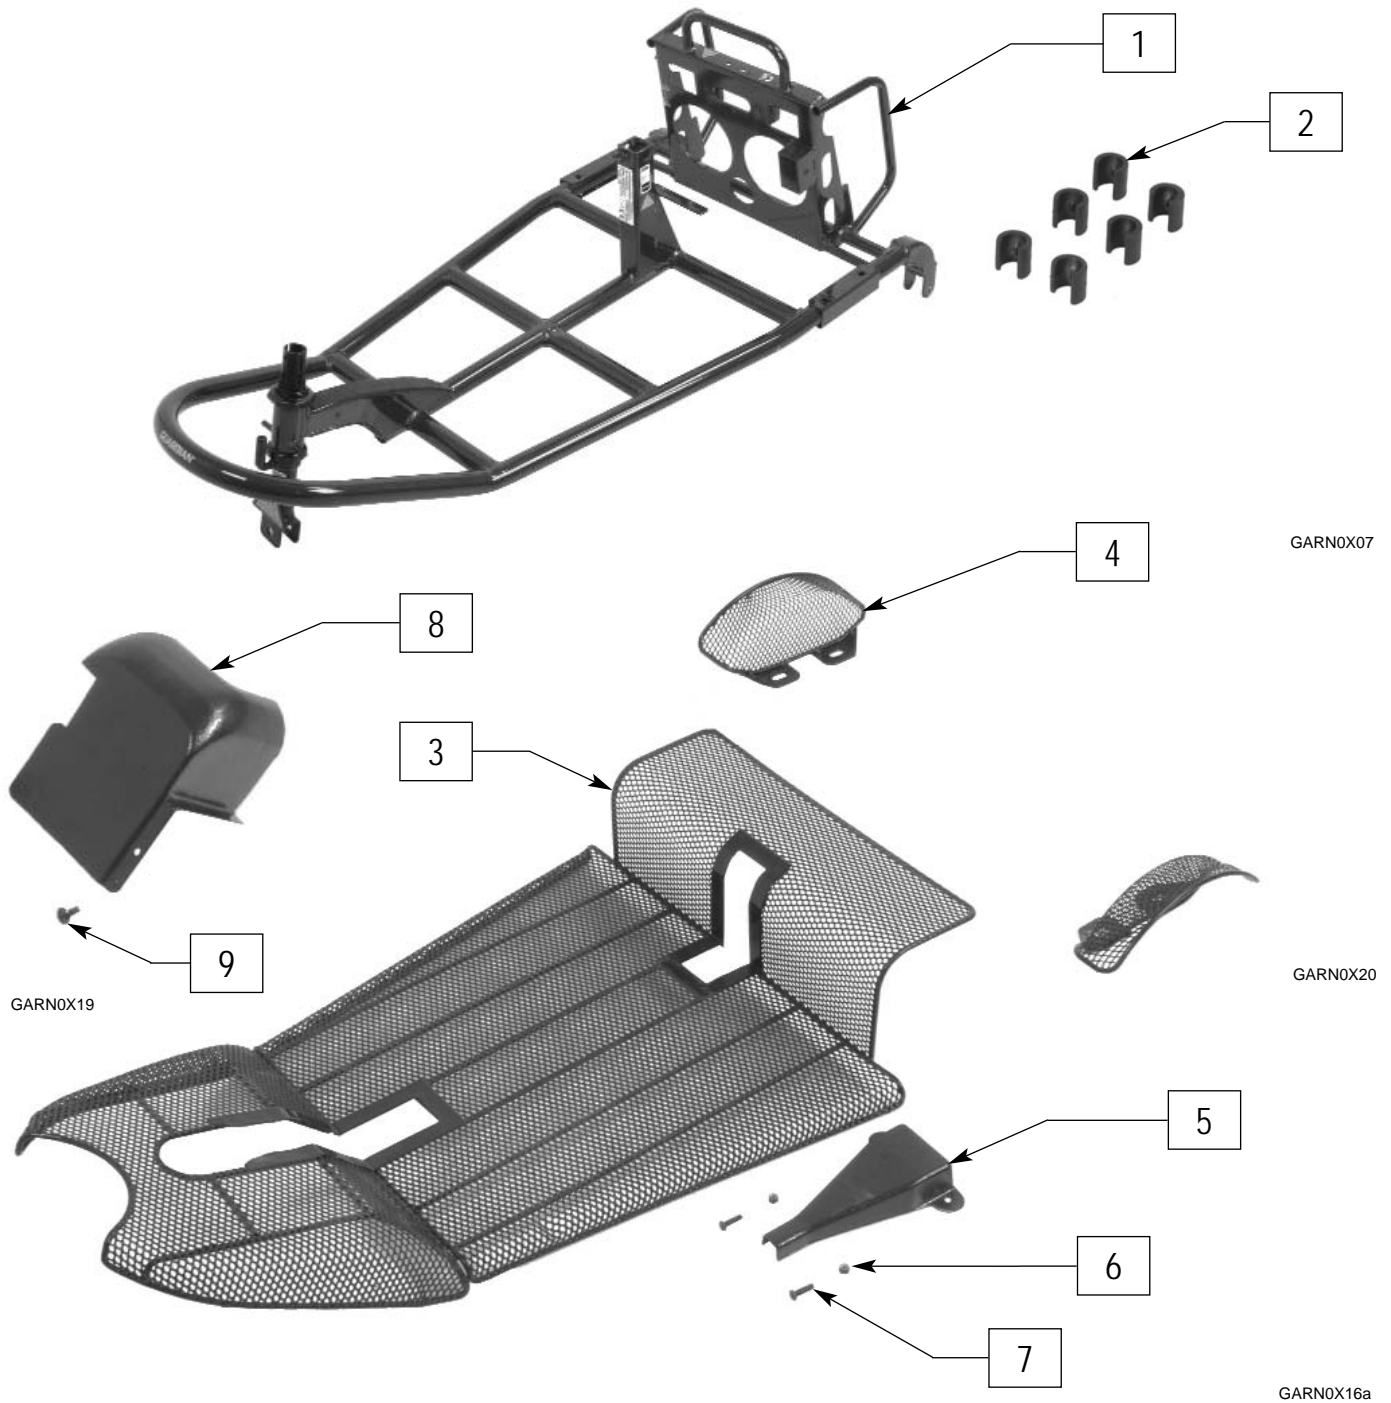

GUARDIAN MICROLITE GARNET

IN THIS SECTION

Base Frame and Shrouds	1.1	Handle Bar Assembly	1.5
Anti-Tip Wheels	1.2	Drive Train/Motor assembly	1.6
Flip Down Armrests	1.2	Seat and Seat frame	1.7
Battery and Battery Charger	1.3	Upper Controller	1.8
Front Wheel Assembly	1.4	Lower Controller Box	1.9
Rear Wheels	1.4	Basket	1.9

GARN0X02

SUPPLEMENT
2/23/04

BASE FRAME AND SHROUDS

ITEM	NUMBER	DESCRIPTION	QTY
1	547004	BASE FRAME W/STEER SHAFT	
2	560372	BUMPER SET (6PC)	

ITEM	NUMBER	DESCRIPTION	QTY
1-3	662735	BASE FRAME KIT GARNET	
3-9	883094	SHROUD KIT GARNET	

ANTI-TIP WHEELS

RUBY0X21

ITEM	NUMBER	DESCRIPTION	QTY
1-4	880987	ANTI-TIP WHEEL ASSEMBLY (PR)	

FLIP DOWN ARMRESTS

GARN0X05

ITEM	NUMBER	DESCRIPTION	QTY
1,2	888902	ARM SET WITH KNOBS GARNET	1
2	349049	KNOB M8 x1.25 x18	2

ITEM	NUMBER	DESCRIPTION	QTY
1	702679	FOLD DOWN SEAT	1
3	888904	ADJUSTMENT LEVER GARNET	
4	888906	CONNECTING PIN GARNET	

ITEM	NUMBER	DESCRIPTION	QTY
4,5	888905	SEAT POST KIT GARNET	
1-9	888903	SEAT KIT GARNET	