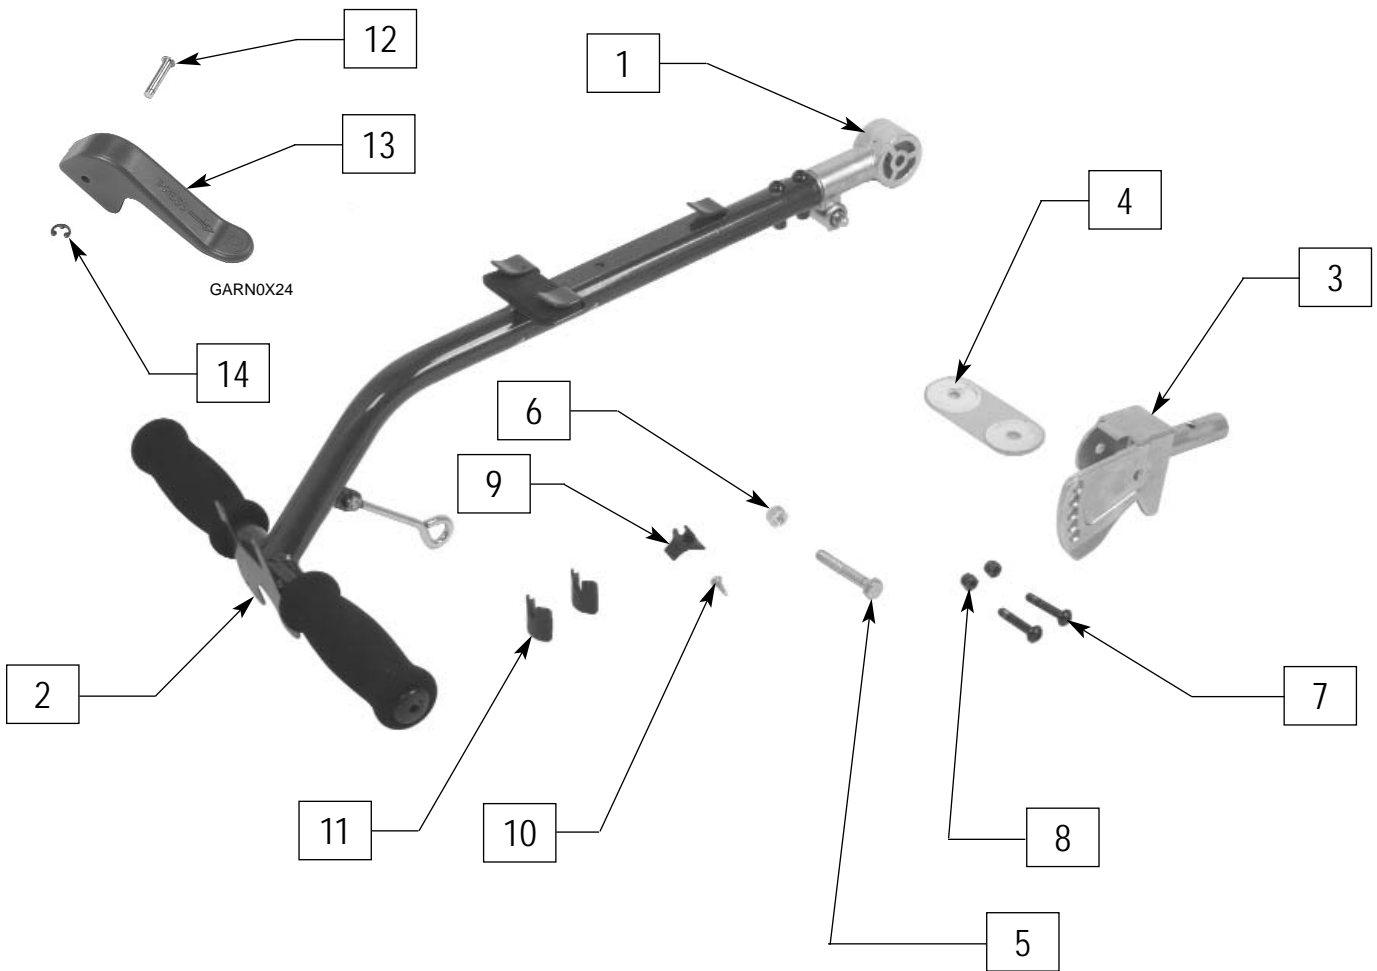

BATTERY AND BATTERY CHARGER

GARN0X04

GARN0X03

GARN0X17

GARN0X18

ITEM	NUMBER	DESCRIPTION	QTY
1	136516	BATTERY SCOOTER MICROLITE 10A	1
2-4	888912	BRACKET KIT GARNET	2

ITEM	NUMBER	DESCRIPTION	QTY
5	901014	BATTERY HOLDER STRAP	1
6,7	888901	OFF BOARD CHARGER GARNET	1

FRONT WHEEL ASSEMBLY

GARN0X21

GARN0X13

ITEM	NUMBER	DESCRIPTION	QTY
1	888909	FRONT WHEEL ASSY GARNET	1
1-7	888908	FRONT WHEEL KIT GARNET	

ITEM	NUMBER	DESCRIPTION	QTY
2-4,8	888916	STEERING SHAFT ASSY GARNET	

REAR WHEELS

RUBY0X05

ITEM	NUMBER	DESCRIPTION	QTY
1-4	888907	REAR WHEEL KIT GARNET	

HANDLE BAR ASSEMBLY

GARN0X15

ITEM	NUMBER	DESCRIPTION	QTY
1-14	888913	HANDLE/CONTROL KIT GARNET	
12-14	886985	HNDLE REL LEVER ASSM GARNET	