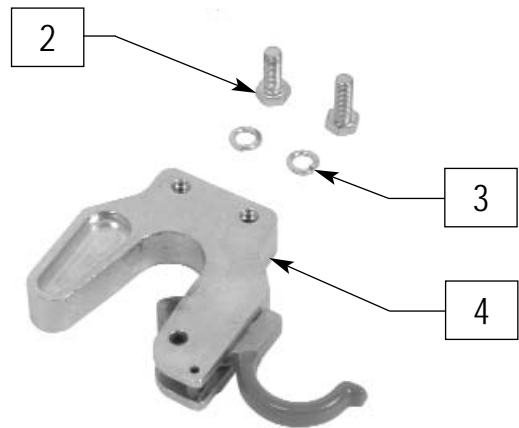

GUARDIAN MICROLITE GARNET

IN THIS SECTION

Base Frame and Shrouds	1.1	Handle Bar Assembly	1.5
Anti-Tip Wheels	1.2	Drive Train/Motor assembly	1.6
Flip Down Armrests	1.2	Seat and Seat frame	1.7
Battery and Battery Charger	1.3	Upper Controller	1.8
Front Wheel Assembly	1.4	Lower Controller Box	1.9
Rear Wheels	1.4	Basket	1.9

GARN0X02

SUPPLEMENT
2/23/04

BASE FRAME AND SHROUDS

ITEM	NUMBER	DESCRIPTION	QTY
1	547004	BASE FRAME W/STEER SHAFT	
2	560372	BUMPER SET (6PC)	

ITEM	NUMBER	DESCRIPTION	QTY
1-3	662735	BASE FRAME KIT GARNET	
3-9	883094	SHROUD KIT GARNET	

ANTI-TIP WHEELS

RUBY0X21

ITEM	NUMBER	DESCRIPTION	QTY
1-4	880987	ANTI-TIP WHEEL ASSEMBLY (PR)	

FLIP DOWN ARMRESTS

GARN0X05

ITEM	NUMBER	DESCRIPTION	QTY
1,2	888902	ARM SET WITH KNOBS GARNET	1
2	349049	KNOB M8 x1.25 x18	2

BATTERY AND BATTERY CHARGER

GARN0X04

GARN0X03

GARN0X17

GARN0X18

ITEM	NUMBER	DESCRIPTION	QTY
1	136516	BATTERY SCOOTER MICROLITE 10A	1
2-4	888912	BRACKET KIT GARNET	2

ITEM	NUMBER	DESCRIPTION	QTY
5	901014	BATTERY HOLDER STRAP	1
6,7	888901	OFF BOARD CHARGER GARNET	1