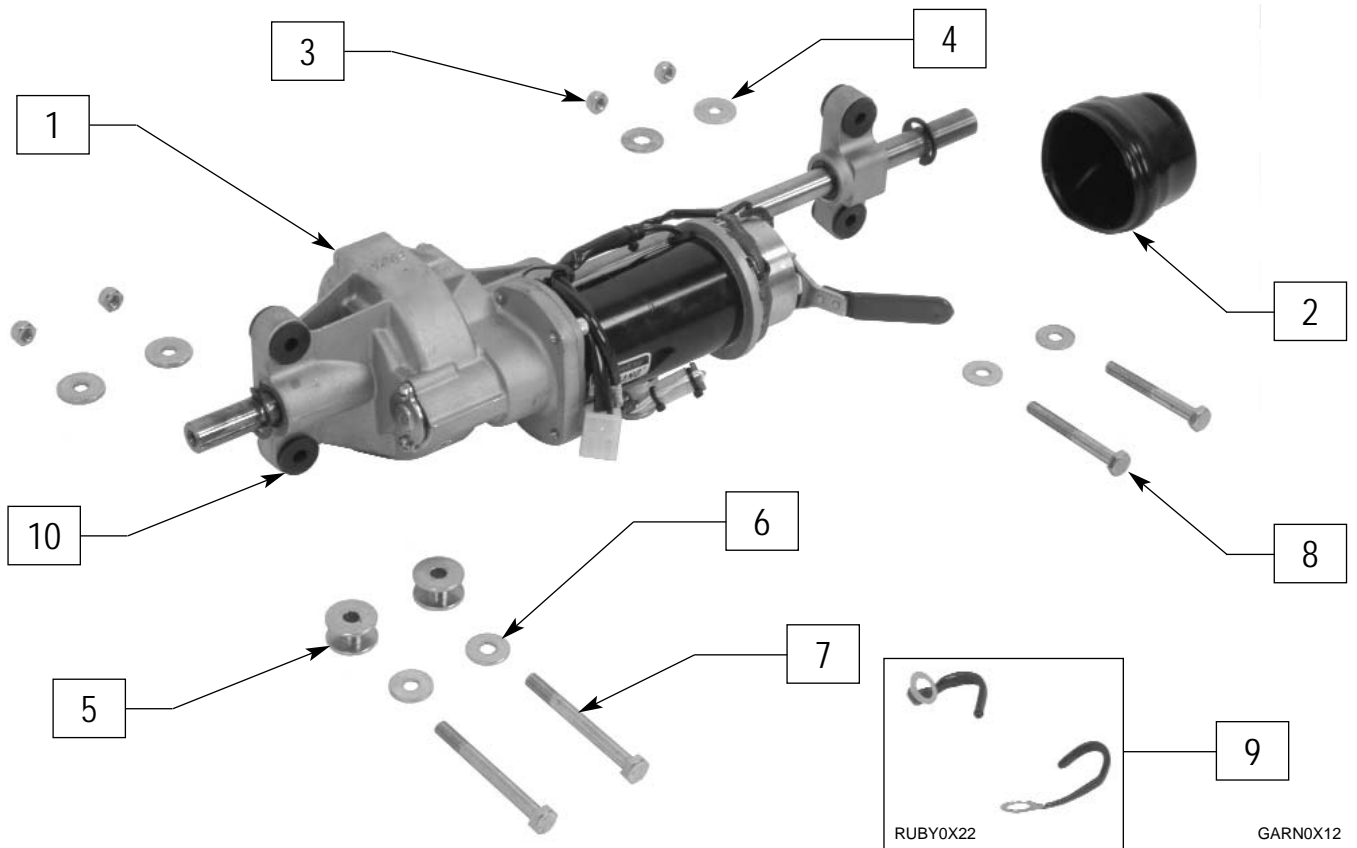

REAR WHEELS

RUBY0X05

ITEM	NUMBER	DESCRIPTION	QTY
1-4	888907	REAR WHEEL KIT GARNET	

HANDLE BAR ASSEMBLY

GARN0X15

ITEM	NUMBER	DESCRIPTION	QTY
1-14	888913	HANDLE/CONTROL KIT GARNET	
12-14	886985	HNDLE REL LEVER ASSM GARNET	

DRIVE TRAIN/MOTOR ASSEMBLY

ITEM	NUMBER	DESCRIPTION	QTY
2	490016	MOTOR COVER GARNET	1
10	349602	RUBBER WASHER	8

ITEM	NUMBER	DESCRIPTION	QTY
1-10	888910	DRIVE TRAIN ASSY GARNET	

SEAT AND SEAT FRAME

GARN0X14

ITEM	NUMBER	DESCRIPTION	QTY
1	702679	FOLD DOWN SEAT	1
3	888904	ADJUSTMENT LEVER GARNET	
4	888906	CONNECTING PIN GARNET	

ITEM	NUMBER	DESCRIPTION	QTY
4,5	888905	SEAT POST KIT GARNET	
1-9	888903	SEAT KIT GARNET	