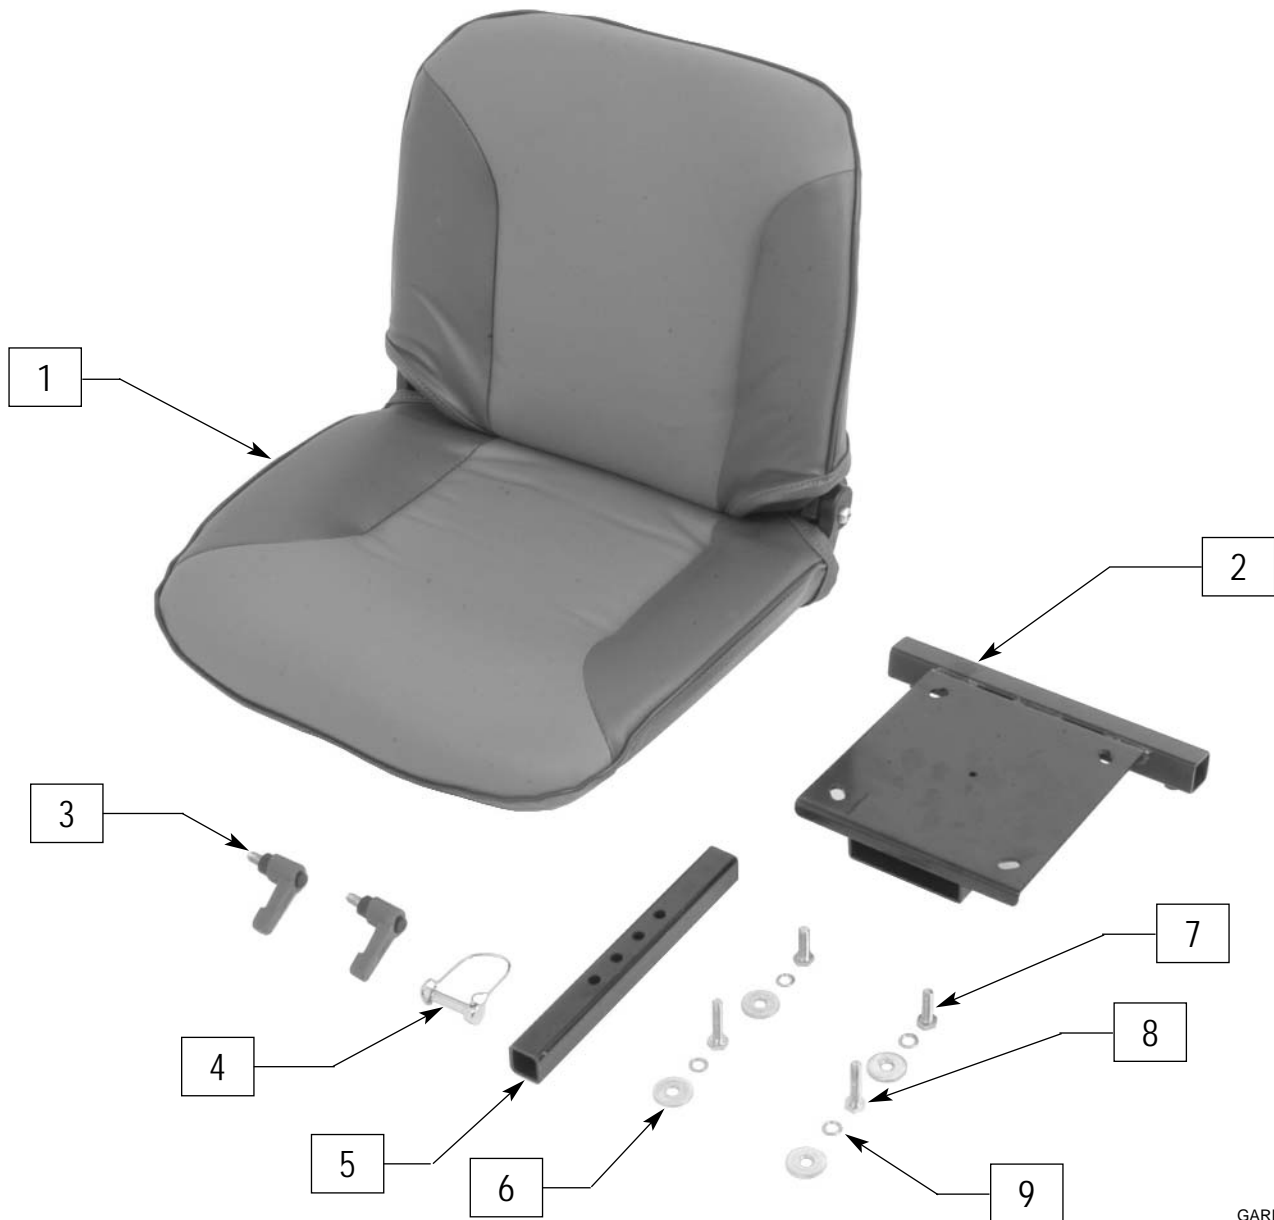

SEAT AND SEAT FRAME

GARN0X14

ITEM	NUMBER	DESCRIPTION	QTY
1	702679	FOLD DOWN SEAT	1
3	888904	ADJUSTMENT LEVER GARNET	
4	888906	CONNECTING PIN GARNET	

ITEM	NUMBER	DESCRIPTION	QTY
4,5	888905	SEAT POST KIT GARNET	
1-9	888903	SEAT KIT GARNET