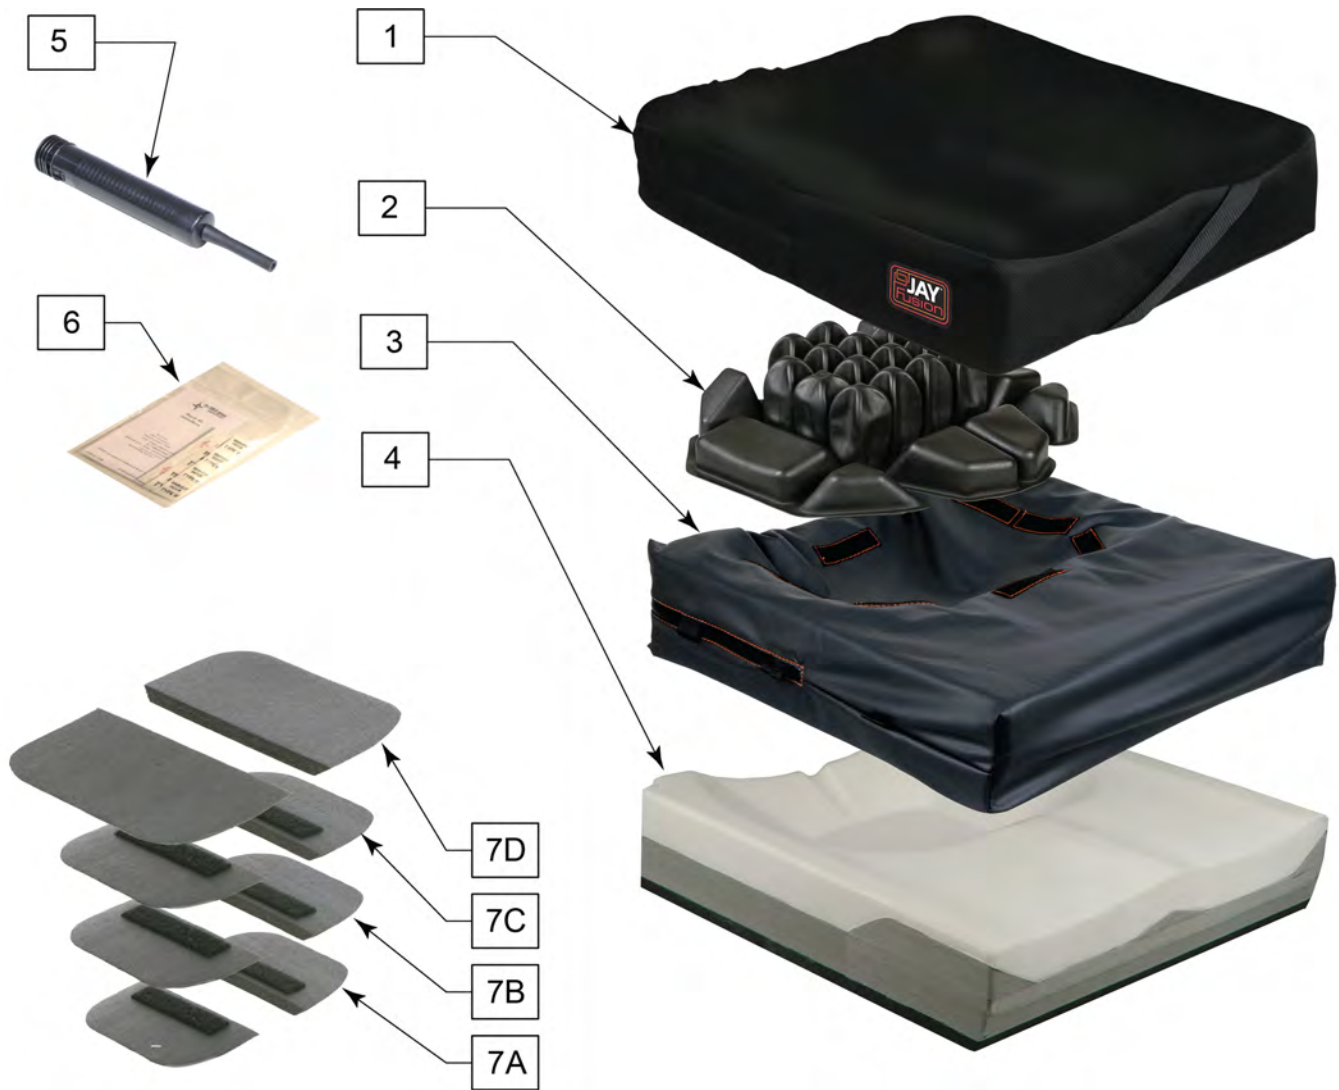

Note: Cushion widths 14" & 15" use A size Air Bladders, 16" - 20" use B size bladders and 21"-24" use C size bladders

Note: for Obliquity Pads (items 7A-7D) second layer is one size smaller than the Obliquity Pad (i.e. for bottom layer size B, then top layer size A).

Note: for part number information, please see attachment in informations panel.

Pos.	Item Number	Description	Remarks	USD
1	CJFUSION1414RPA	COV OUT FUSION RP AIR 14X14		100.00/1
1	CJFUSION1415RPA	COV OUT FUSION RP AIR 14X15		100.00/1
1	CJFUSION1416RPA	COV OUT FUSION RP AIR 14X16		100.00/1
1	CJFUSION1417RPA	COV OUT FUSION RP AIR 14X17		100.00/1
1	CJFUSION1418RPA	COV OUT FUSION RP AIR 14X18		100.00/1
1	CJFUSION1514RPA	COV OUT FUSION RP AIR 15X14		100.00/1